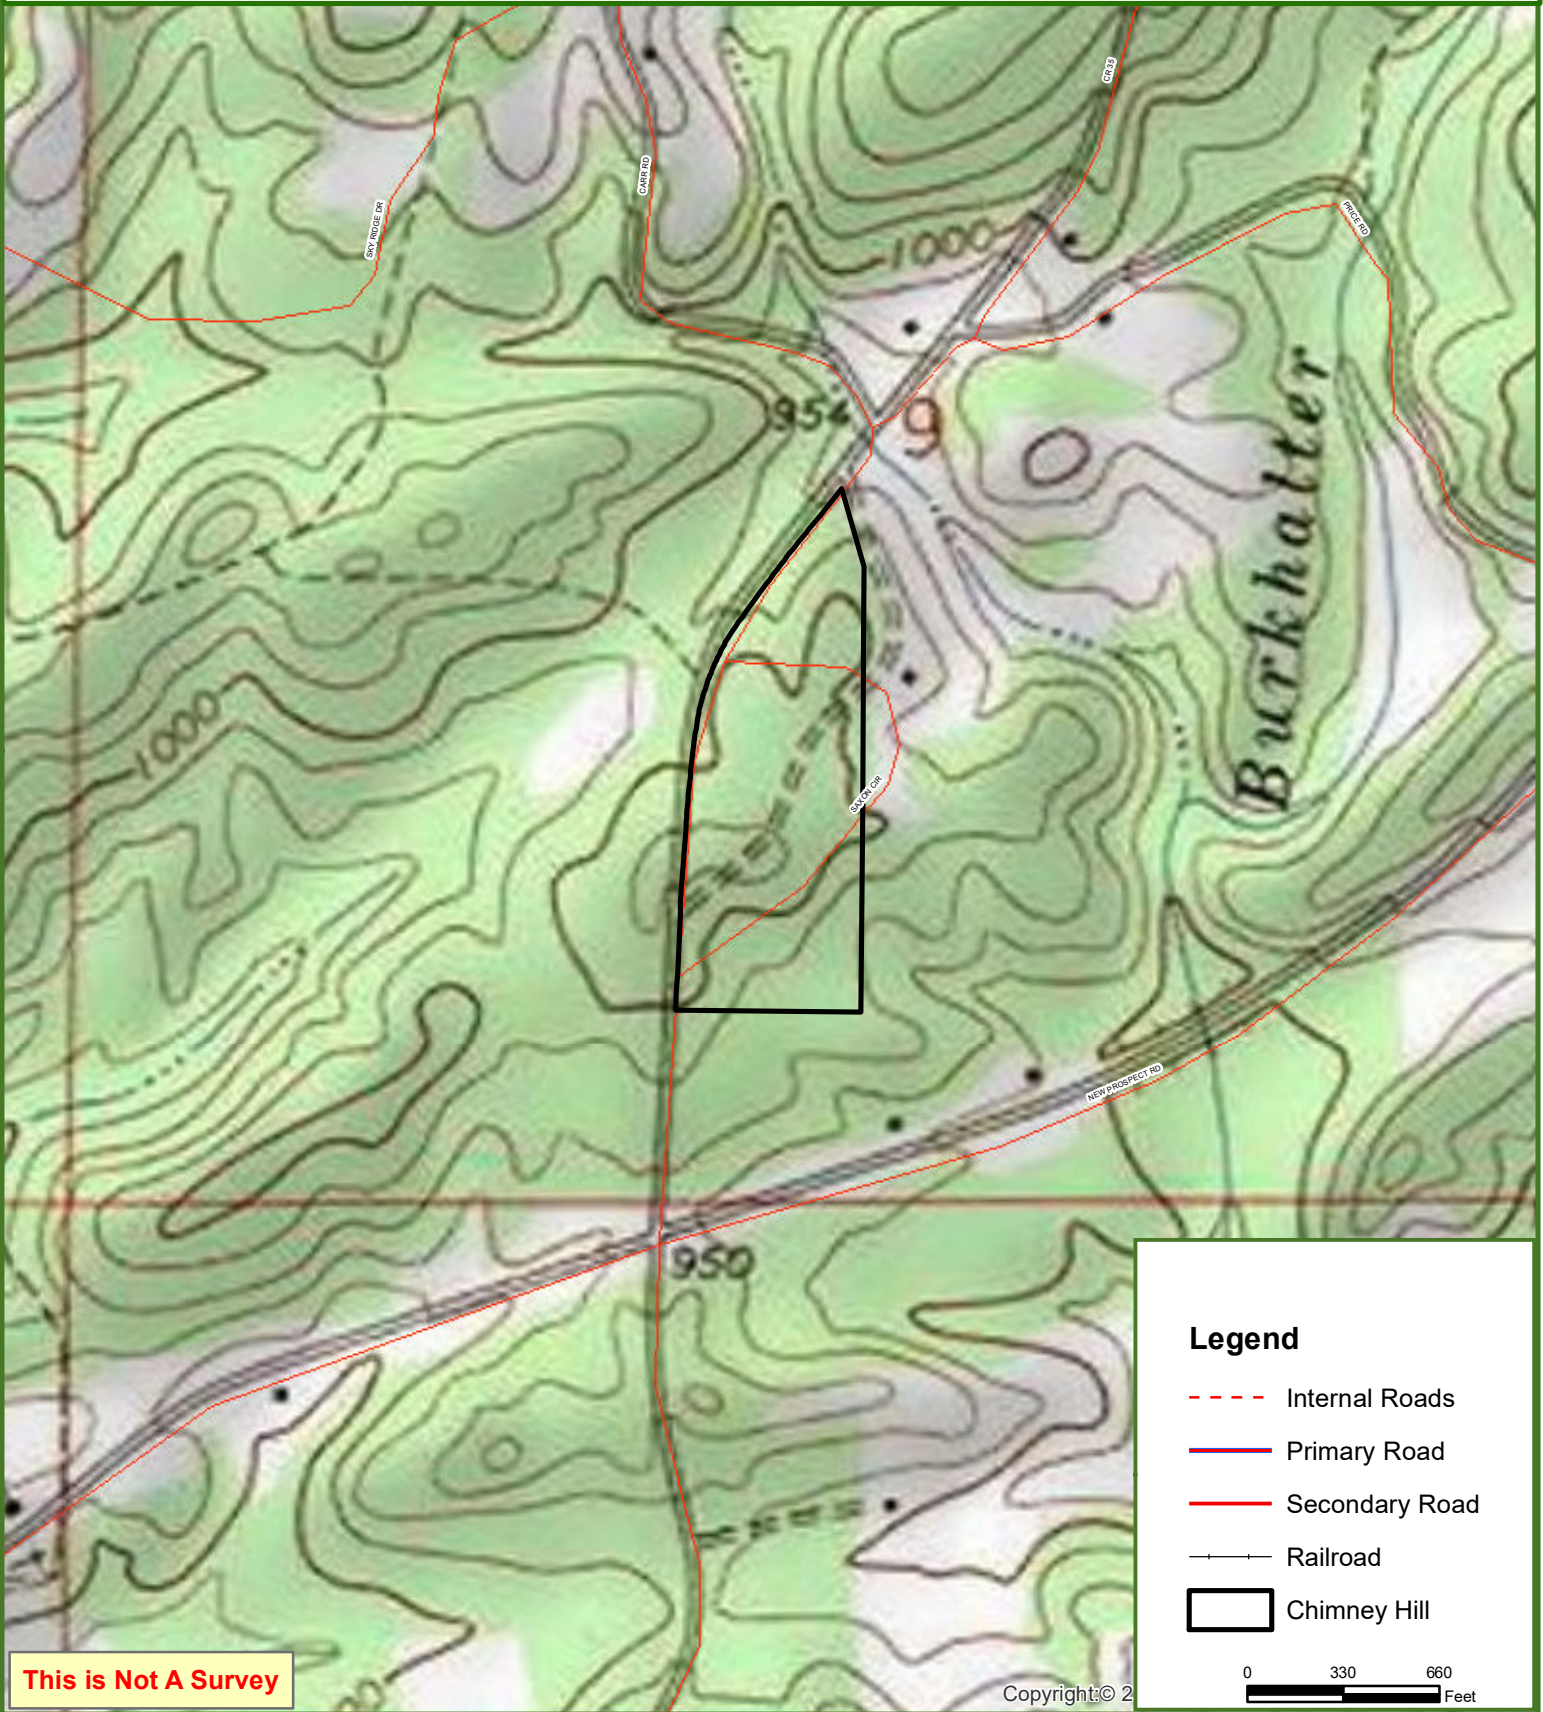

# Chimney Hill

## Clay County, AL

21.00 ± Acres

This is Not A Survey

Copyright © 2

0 330 660 Feet

This map was produced from information supplied by the seller and the use of aerial photography. The boundary lines portrayed on this map are approximate and could be different than the actual location of the boundaries found in the field.