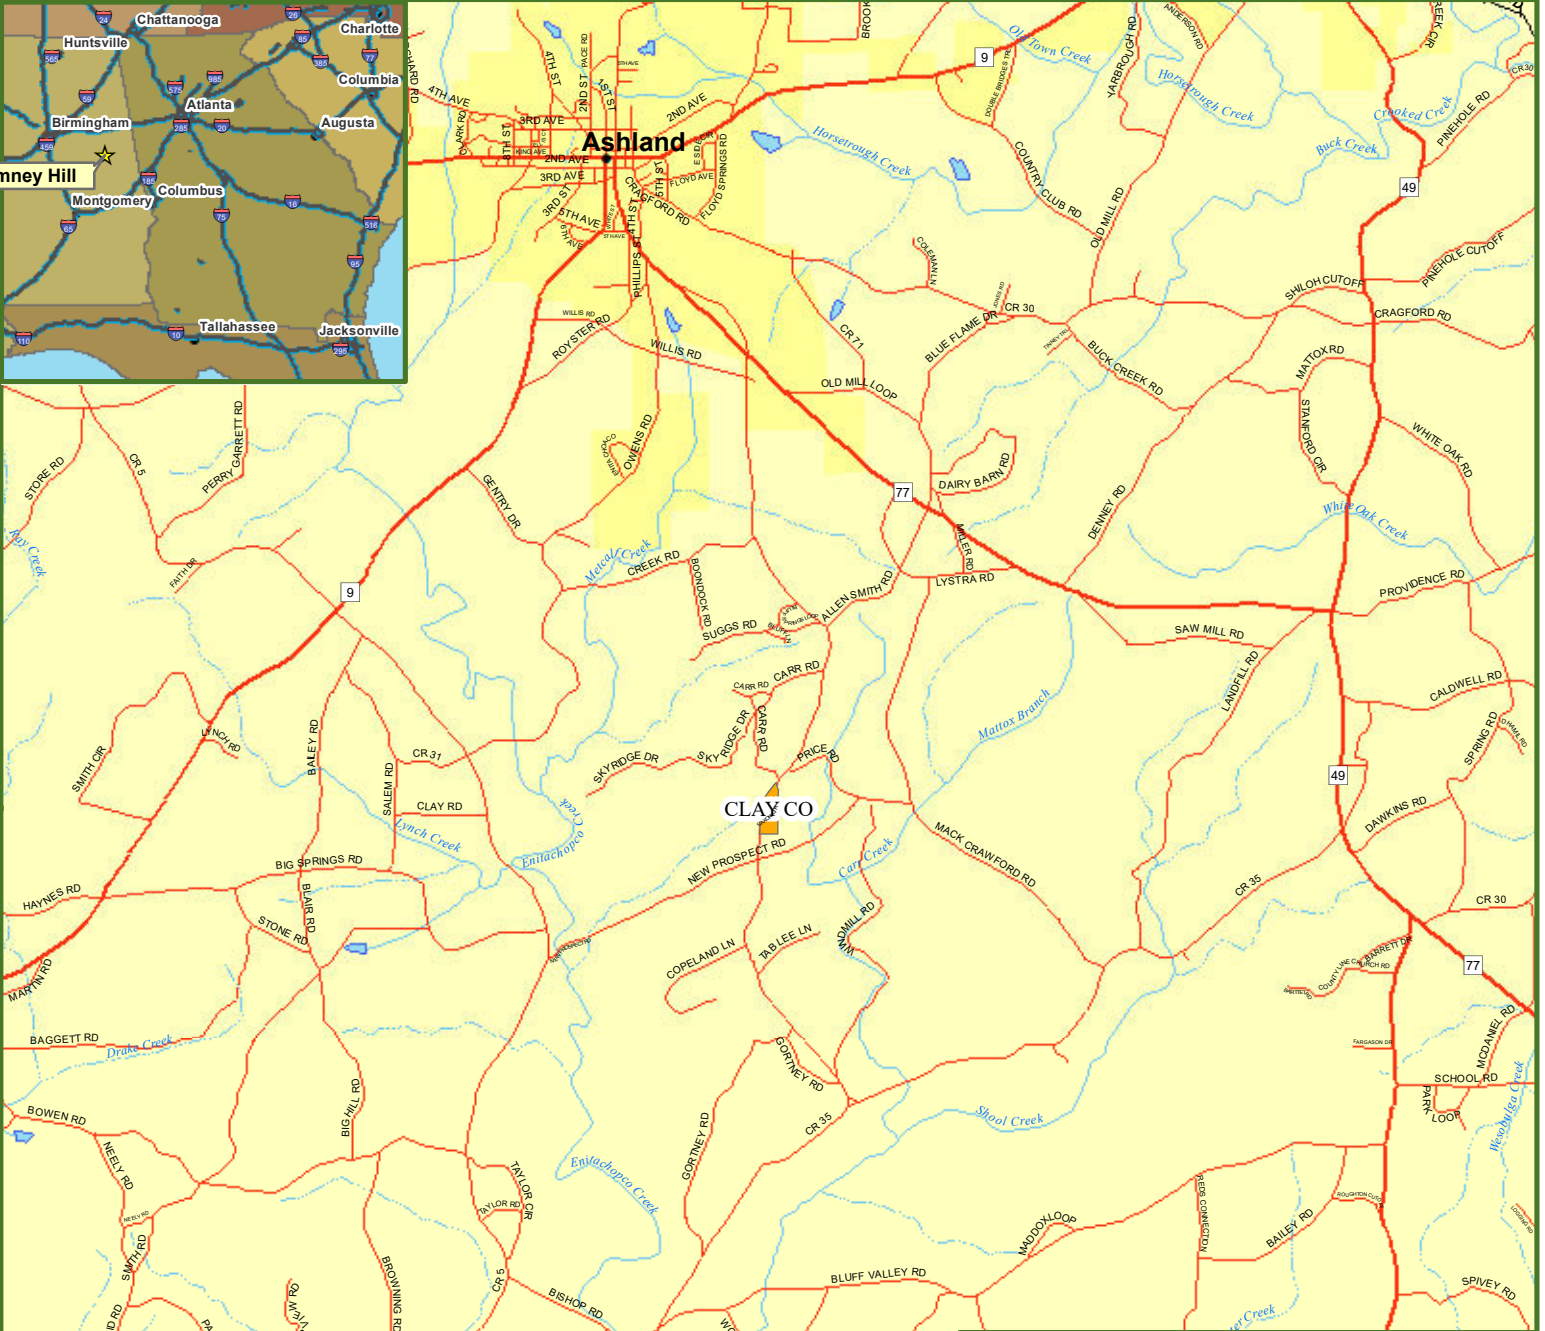

# Locus Map Chimney Hill Clay County, AL 21.00 ± Acres

**Legend**

-  Chimney Hill
-  Railroads
-  Secondary State or County Hwy
-  Primary US or State Hwy
-  Primary Limited Access or Interstate
-  Counties

0 0.5 1 1.5 2 Miles