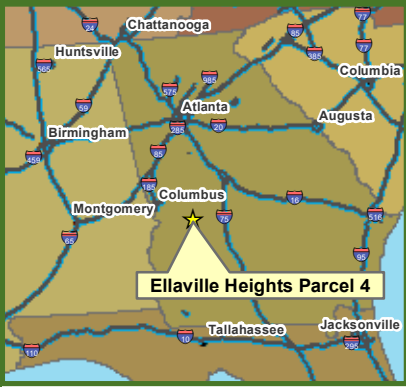

# Locus Map

## Ellaville Heights Parcel 4

### Schley County, GA

18.00 ± Acres

**Legend**

-  Ellaville Heights Parcel 4
-  Railroads
-  Secondary State or County Hwy
-  Primary US or State Hwy
-  Primary Limited Access or Interstate
-  Counties

0 0.5 1 1.5 2 Miles