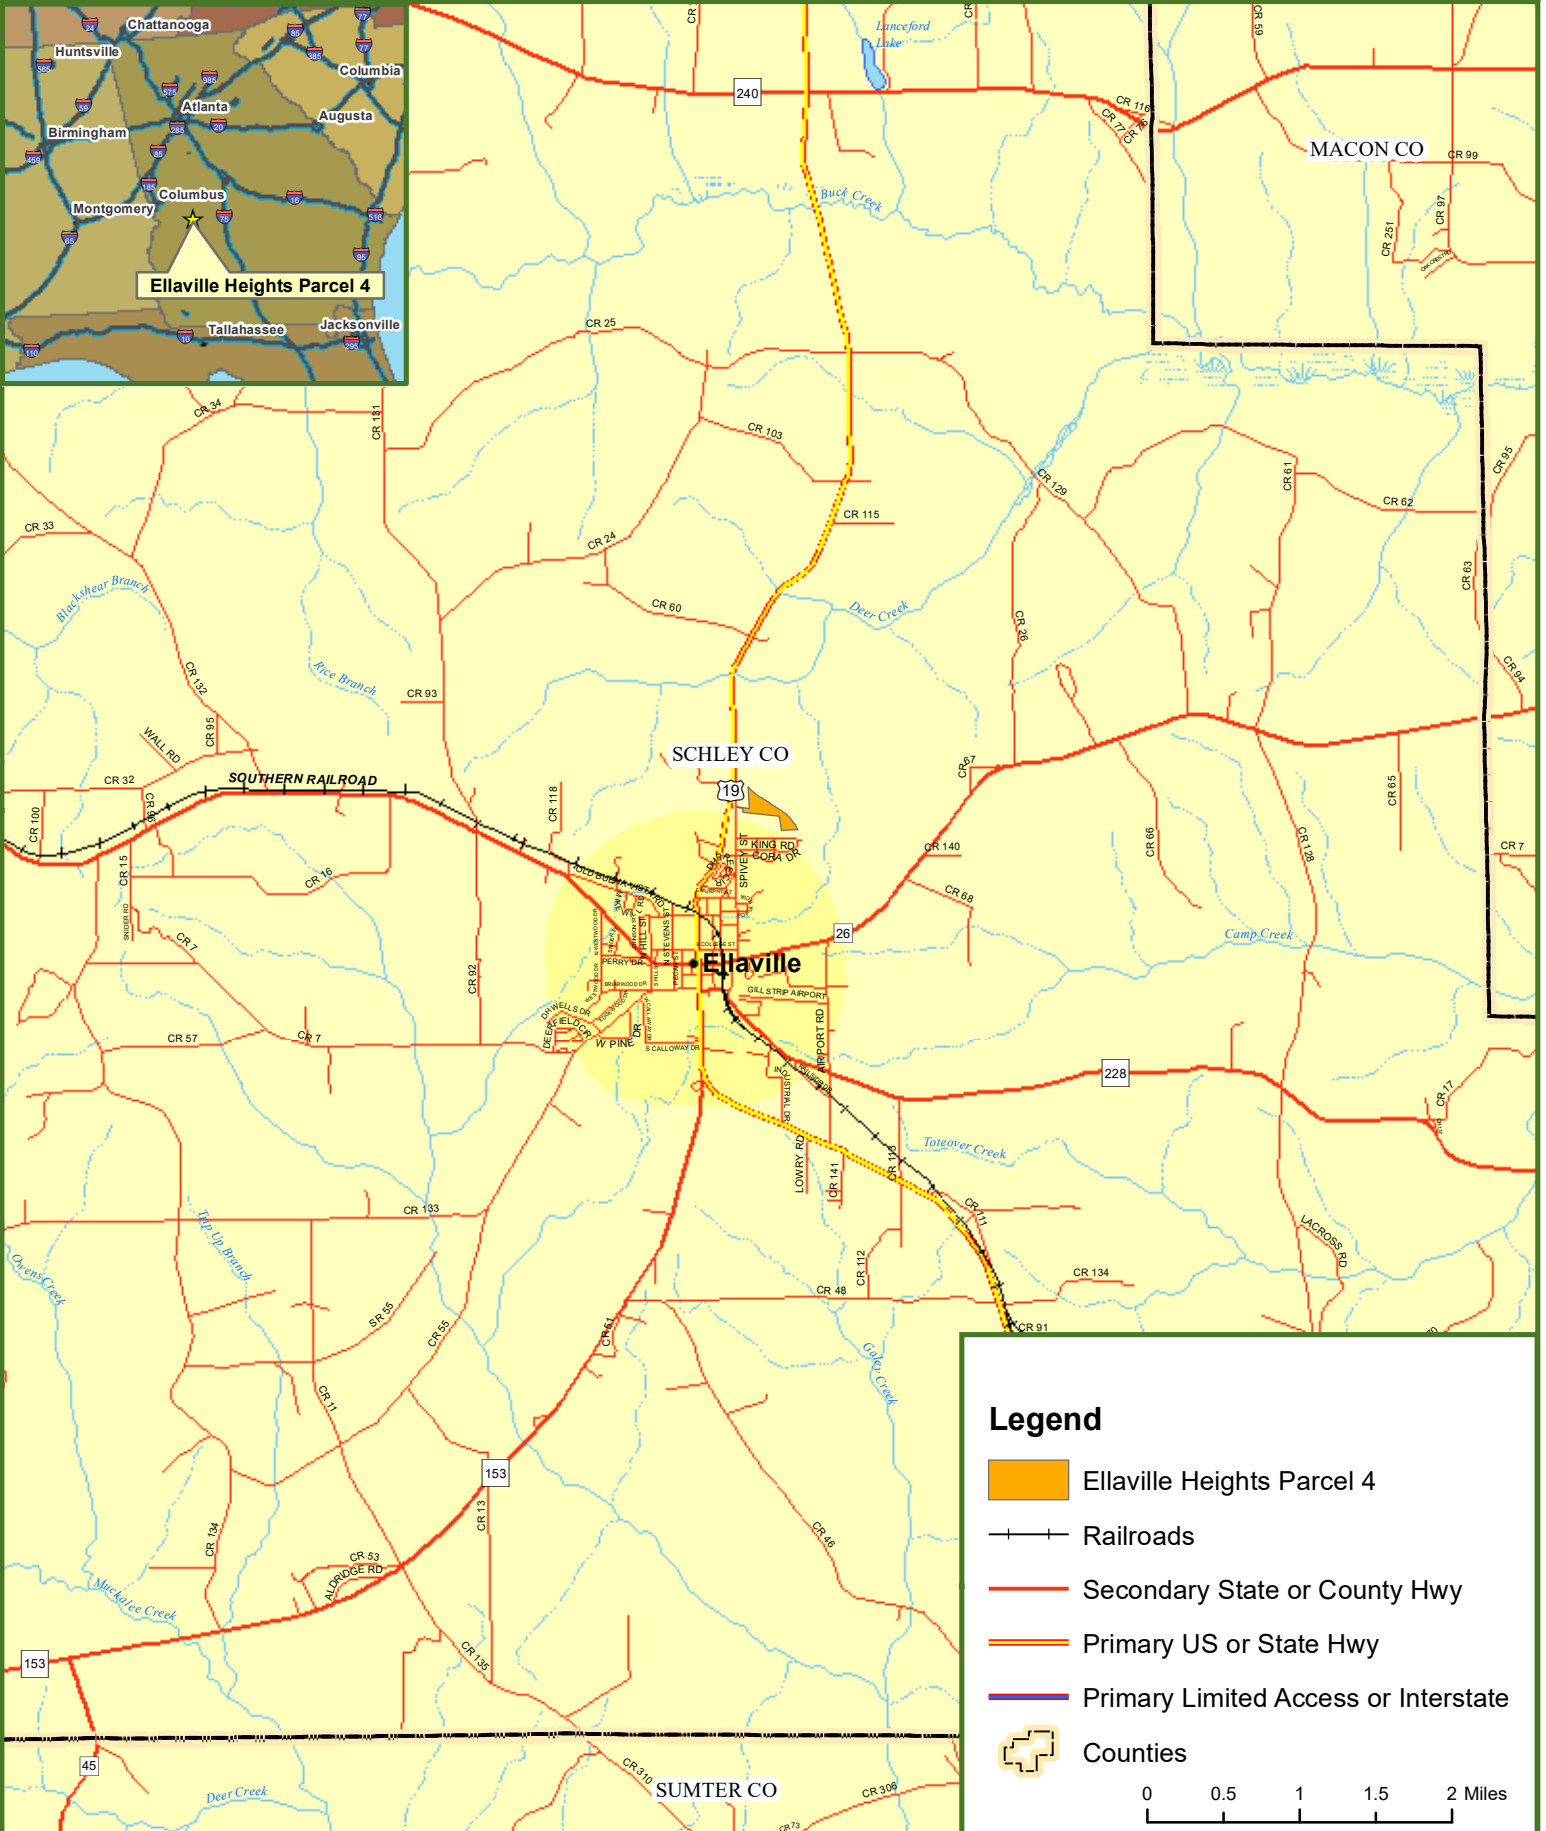

# Locus Map

## Ellaville Heights Parcel 4

### Schley County, GA

18.00 ± Acres

**Legend**

-  Ellaville Heights Parcel 4
-  Railroads
-  Secondary State or County Hwy
-  Primary US or State Hwy
-  Primary Limited Access or Interstate
-  Counties

0 0.5 1 1.5 2 Miles