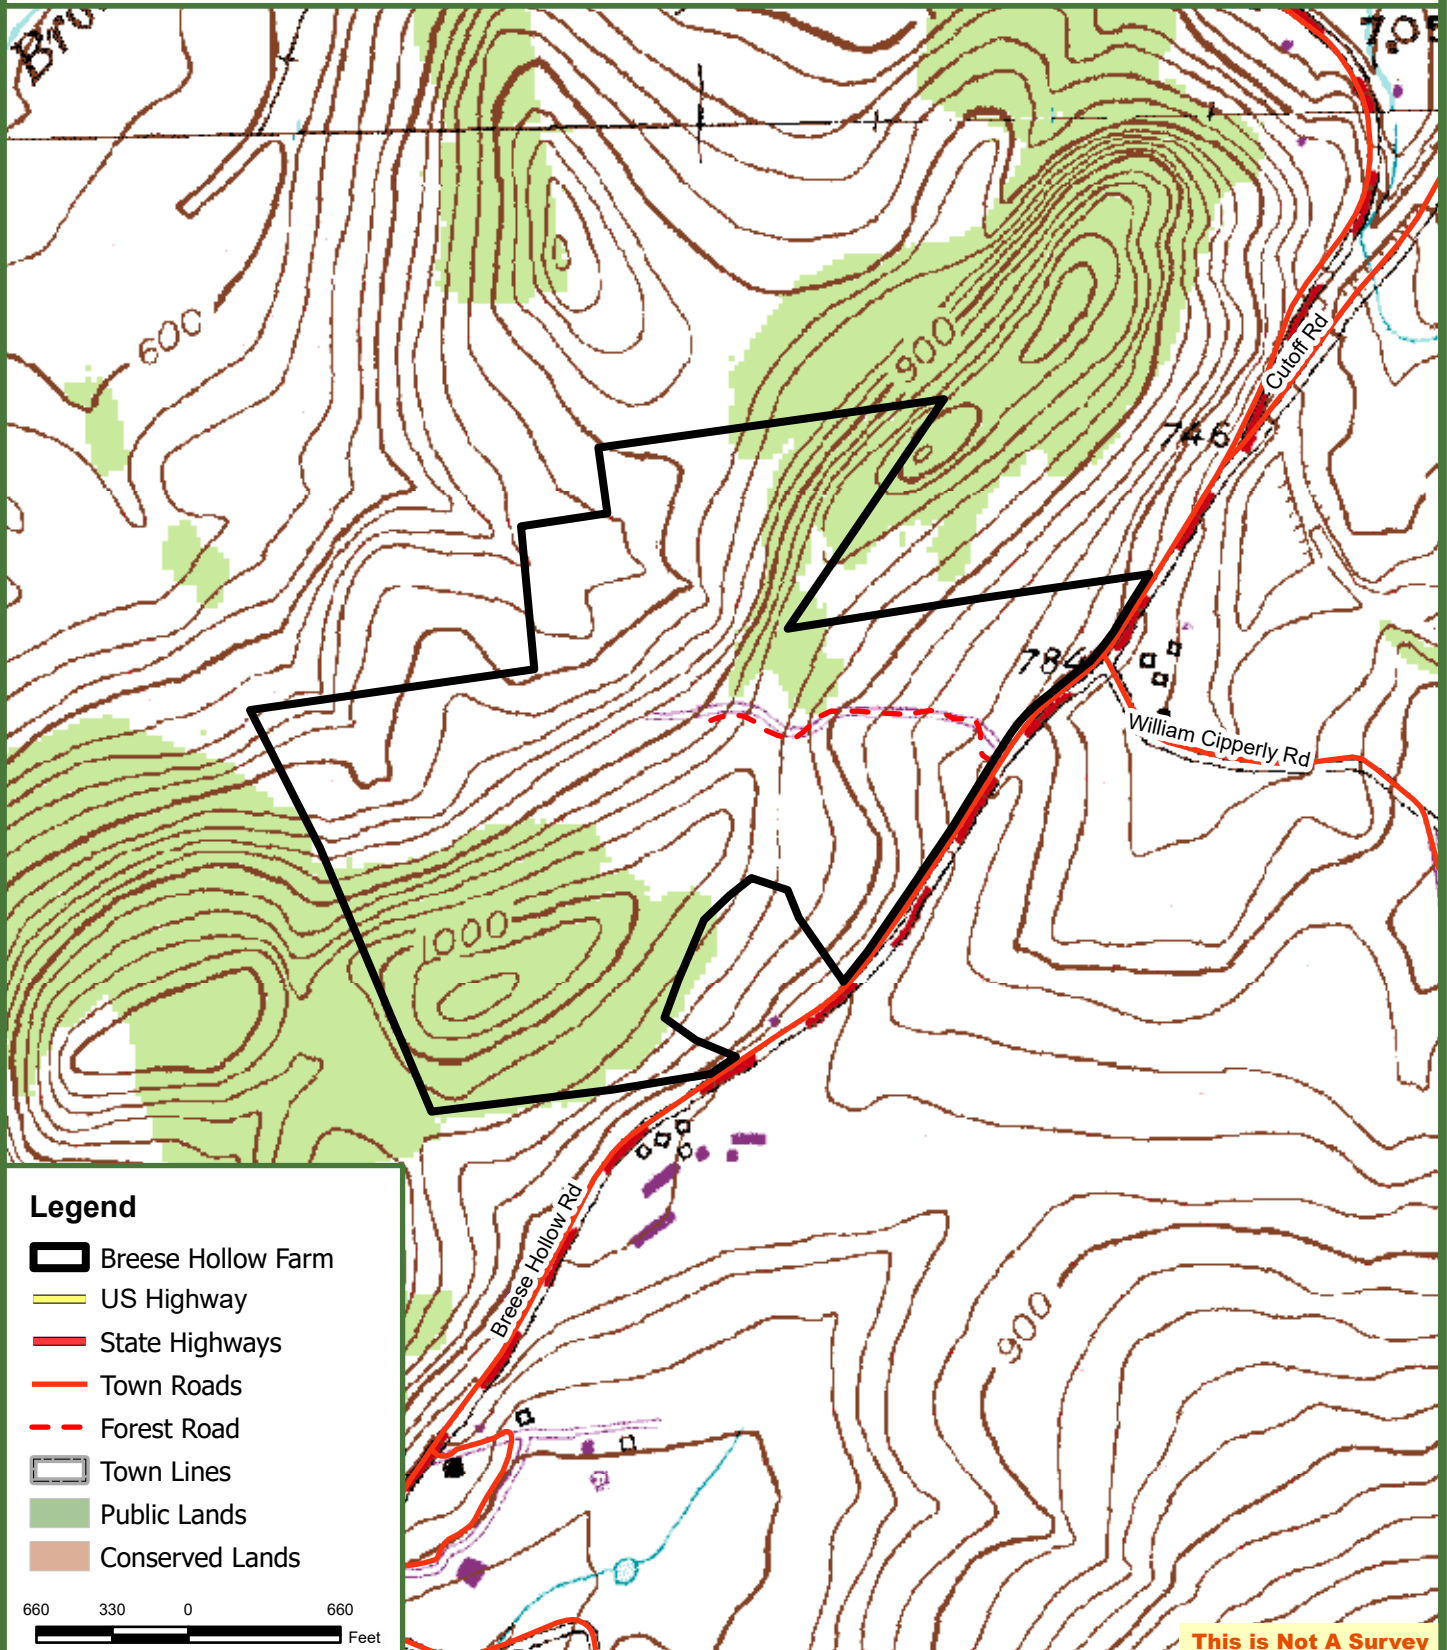

Breese Hollow Farm

135 GIS Acres

Hoosick Falls, Rensselaer County, New York

**Fountains
Land**
AN F&W COMPANY

This is Not A Survey

Map produced from the best available information including town tax maps, hand held GPS data, aerial photography and reference information obtained from publicly available GIS sources, and the owner. Boundary lines portrayed on this map are approximate and could be different than the actual location of boundaries found in the field.