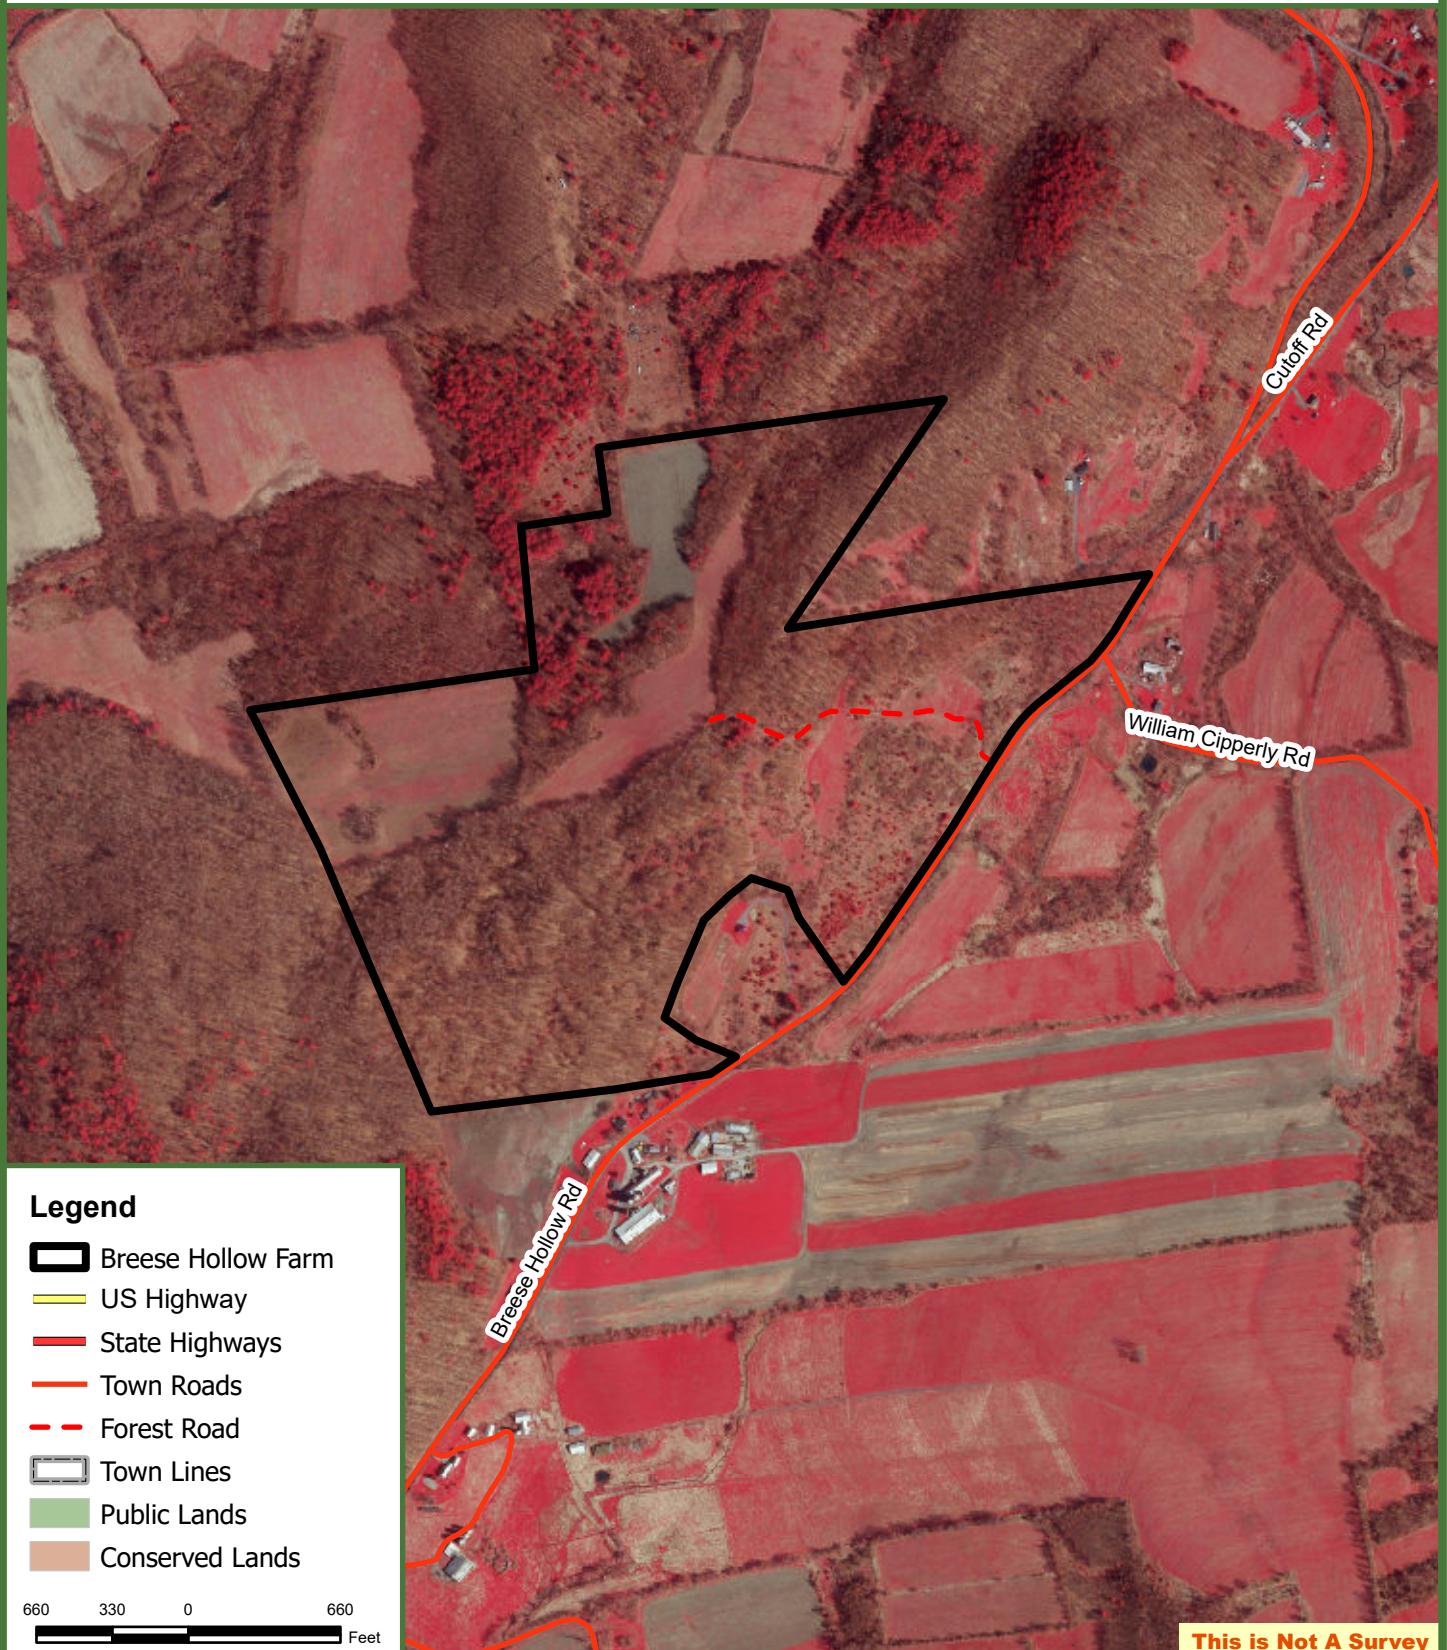

Breese Hollow Farm

135 GIS Acres

Hoosick Falls, Rensselaer County, New York

**Fountains
Land**
AN F&W COMPANY

Map produced from the best available information including town tax maps, hand held GPS data, aerial photography and reference information obtained from publicly available GIS sources, and the owner. Boundary lines portrayed on this map are approximate and could be different than the actual location of boundaries found in the field.