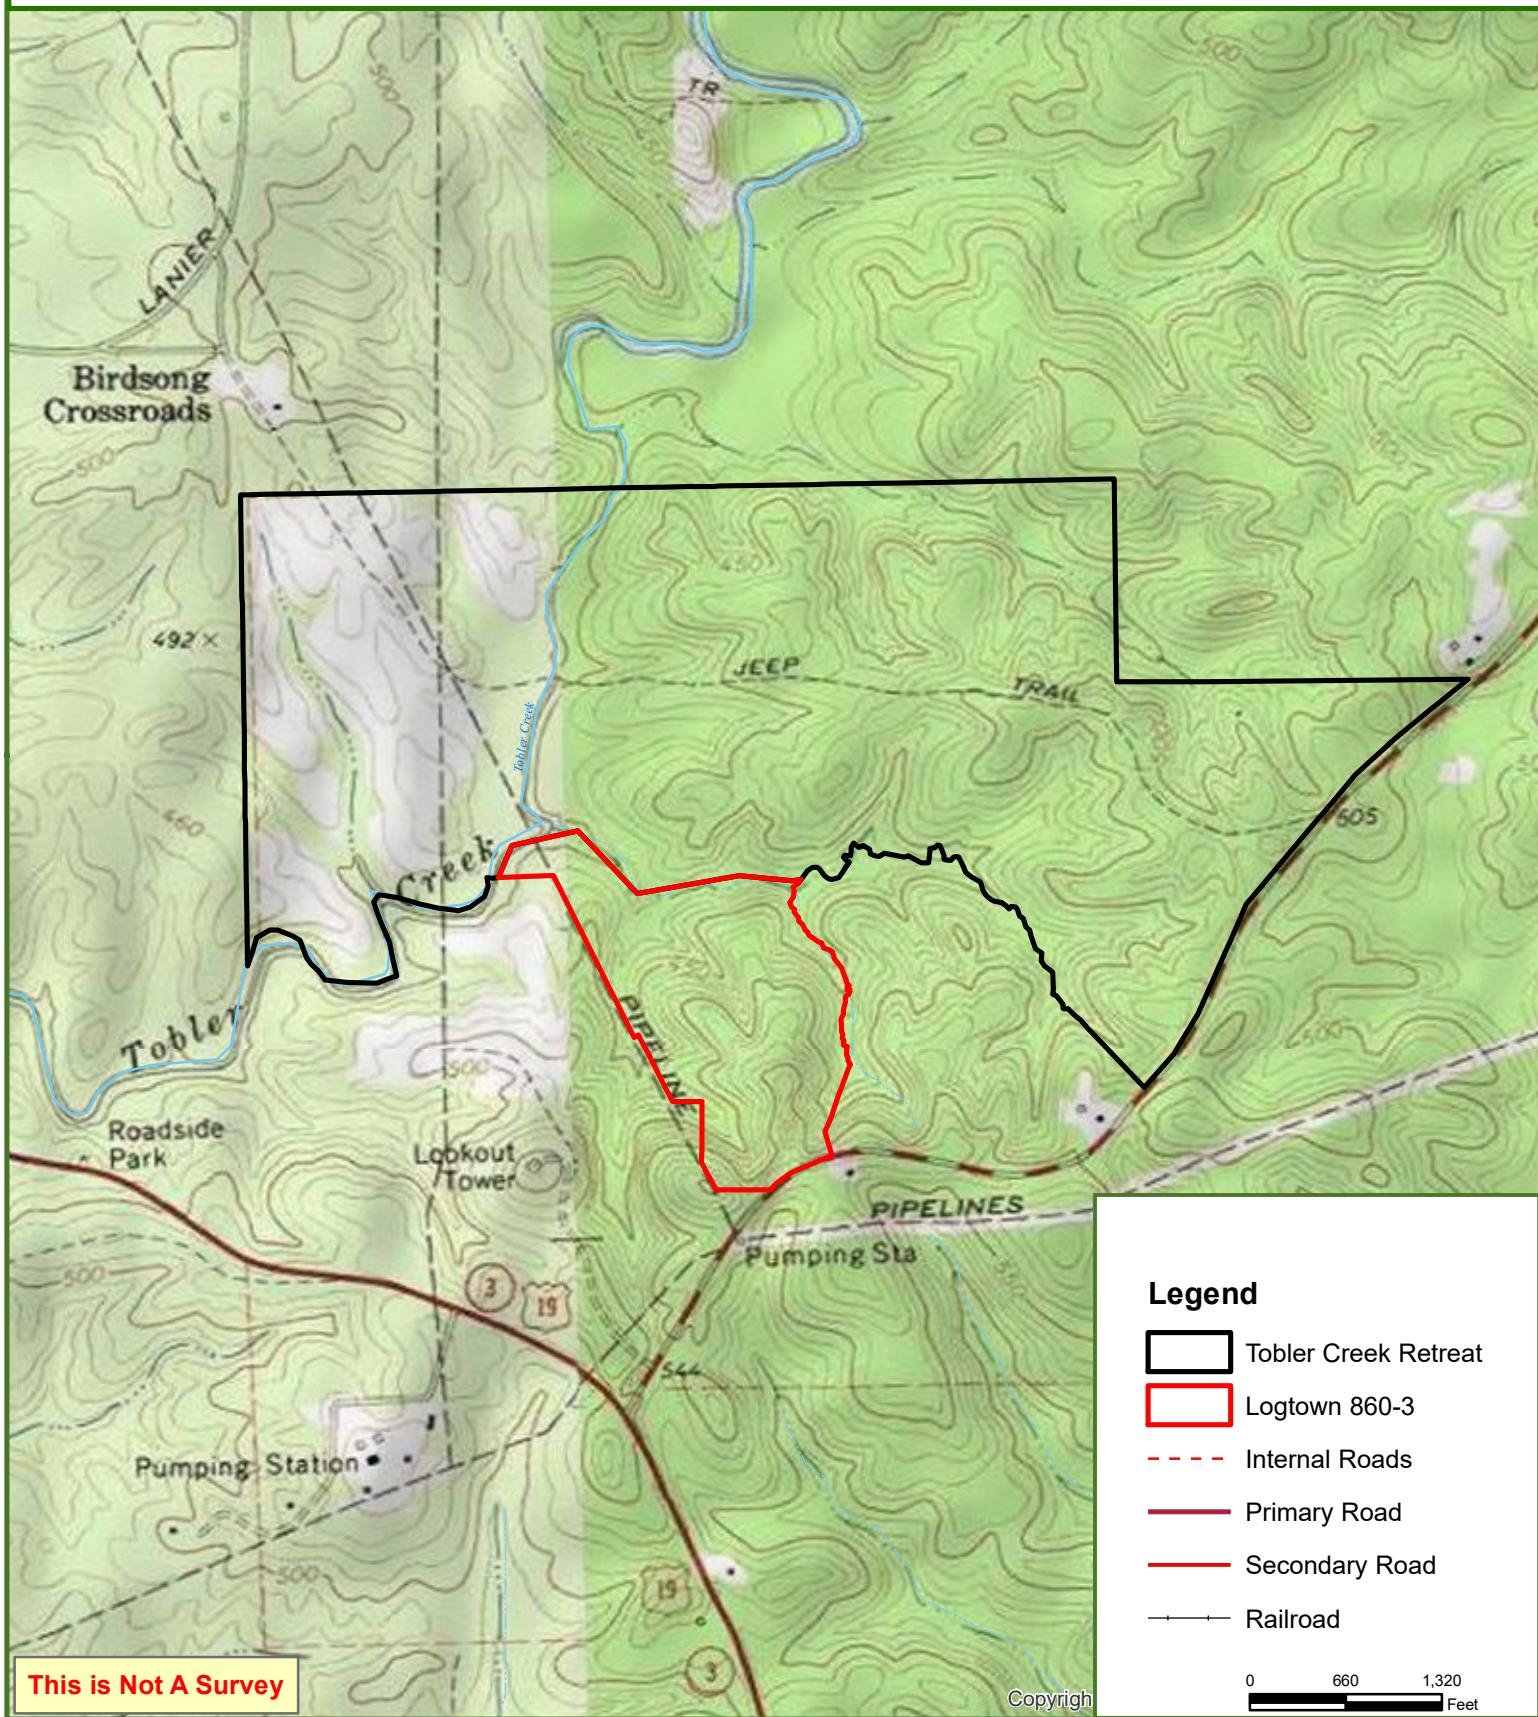

# Tobler Creek Retreat

Upson County, GA

465.00 ± Acres

# Logtown 860-3

Upson County, GA

66.00 ± Acres

This map was produced from information supplied by the seller and the use of aerial photography. The boundary lines portrayed on this map are approximate and could be different than the actual location of the boundaries found in the field.