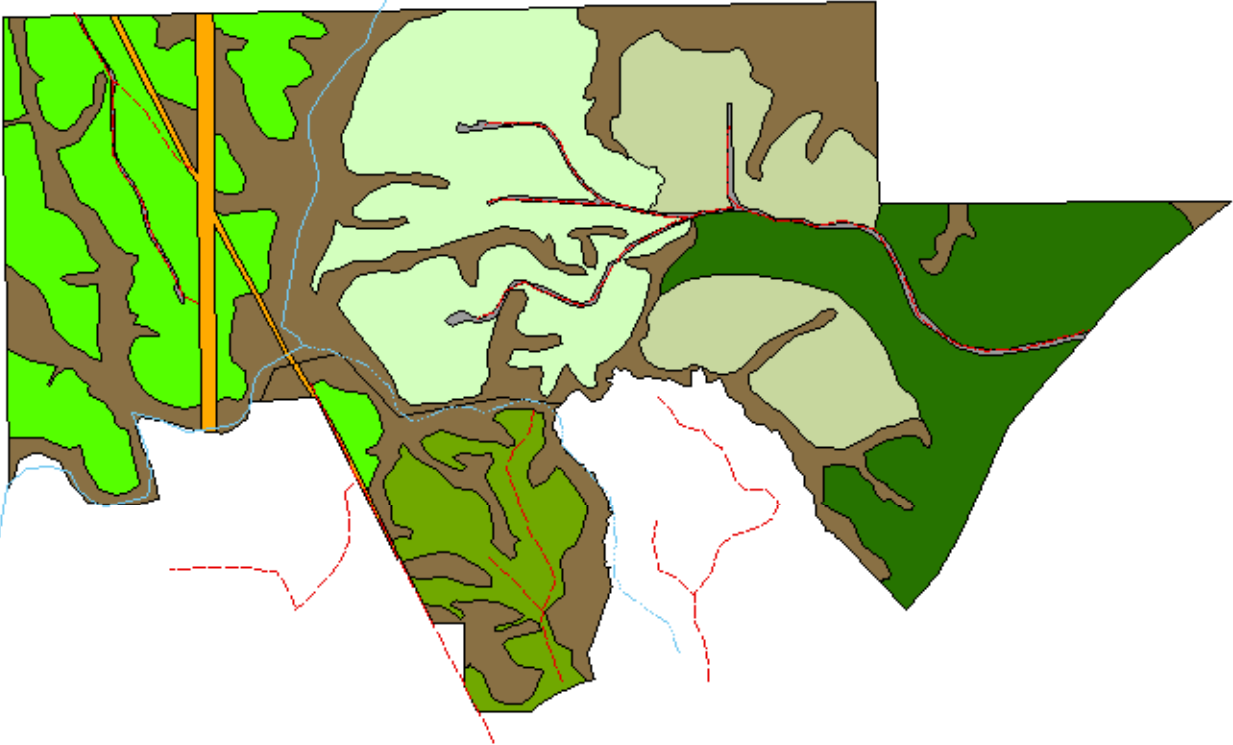

Tobler Creek Retreat

Upson County, GA
465.00 ± Acres

Logtown 860-3

Upson County, GA
66.00 ± Acres

Tobler Creek Retreat

- Planted Upland Loblolly 2023 (62.65 +/- Acres)
- Planted Upland Loblolly 2007 (81.05 +/- Acres)
- Planted Upland Loblolly 2005 (95.96 +/- Acres)
- Planted Upland Loblolly 1994 (82.60 +/- Acres)
- Natural Bottomland Mixed Hardwood 1938 (125.73 +/- Acres)
- Road (6.80 +/- Acres)
- Utility (10.19 +/- Acres)

Logtown Parcel 3

- Planted Upland Loblolly 2007 (3.88 +/- Acres)
- Planted Upland Loblolly 2013 (31.12 +/- Acres)
- Natural Bottomland Mixed Hardwood 1938 (30.79 +/- Acres)
- Utility (0.99 +/- Acres)

GAS SERVICE RD

This is Not A Survey

This map was produced from information supplied by the seller and the use of aerial photography. The boundary lines portrayed on this map are approximate and could be different than the actual location of the boundaries found in the field.