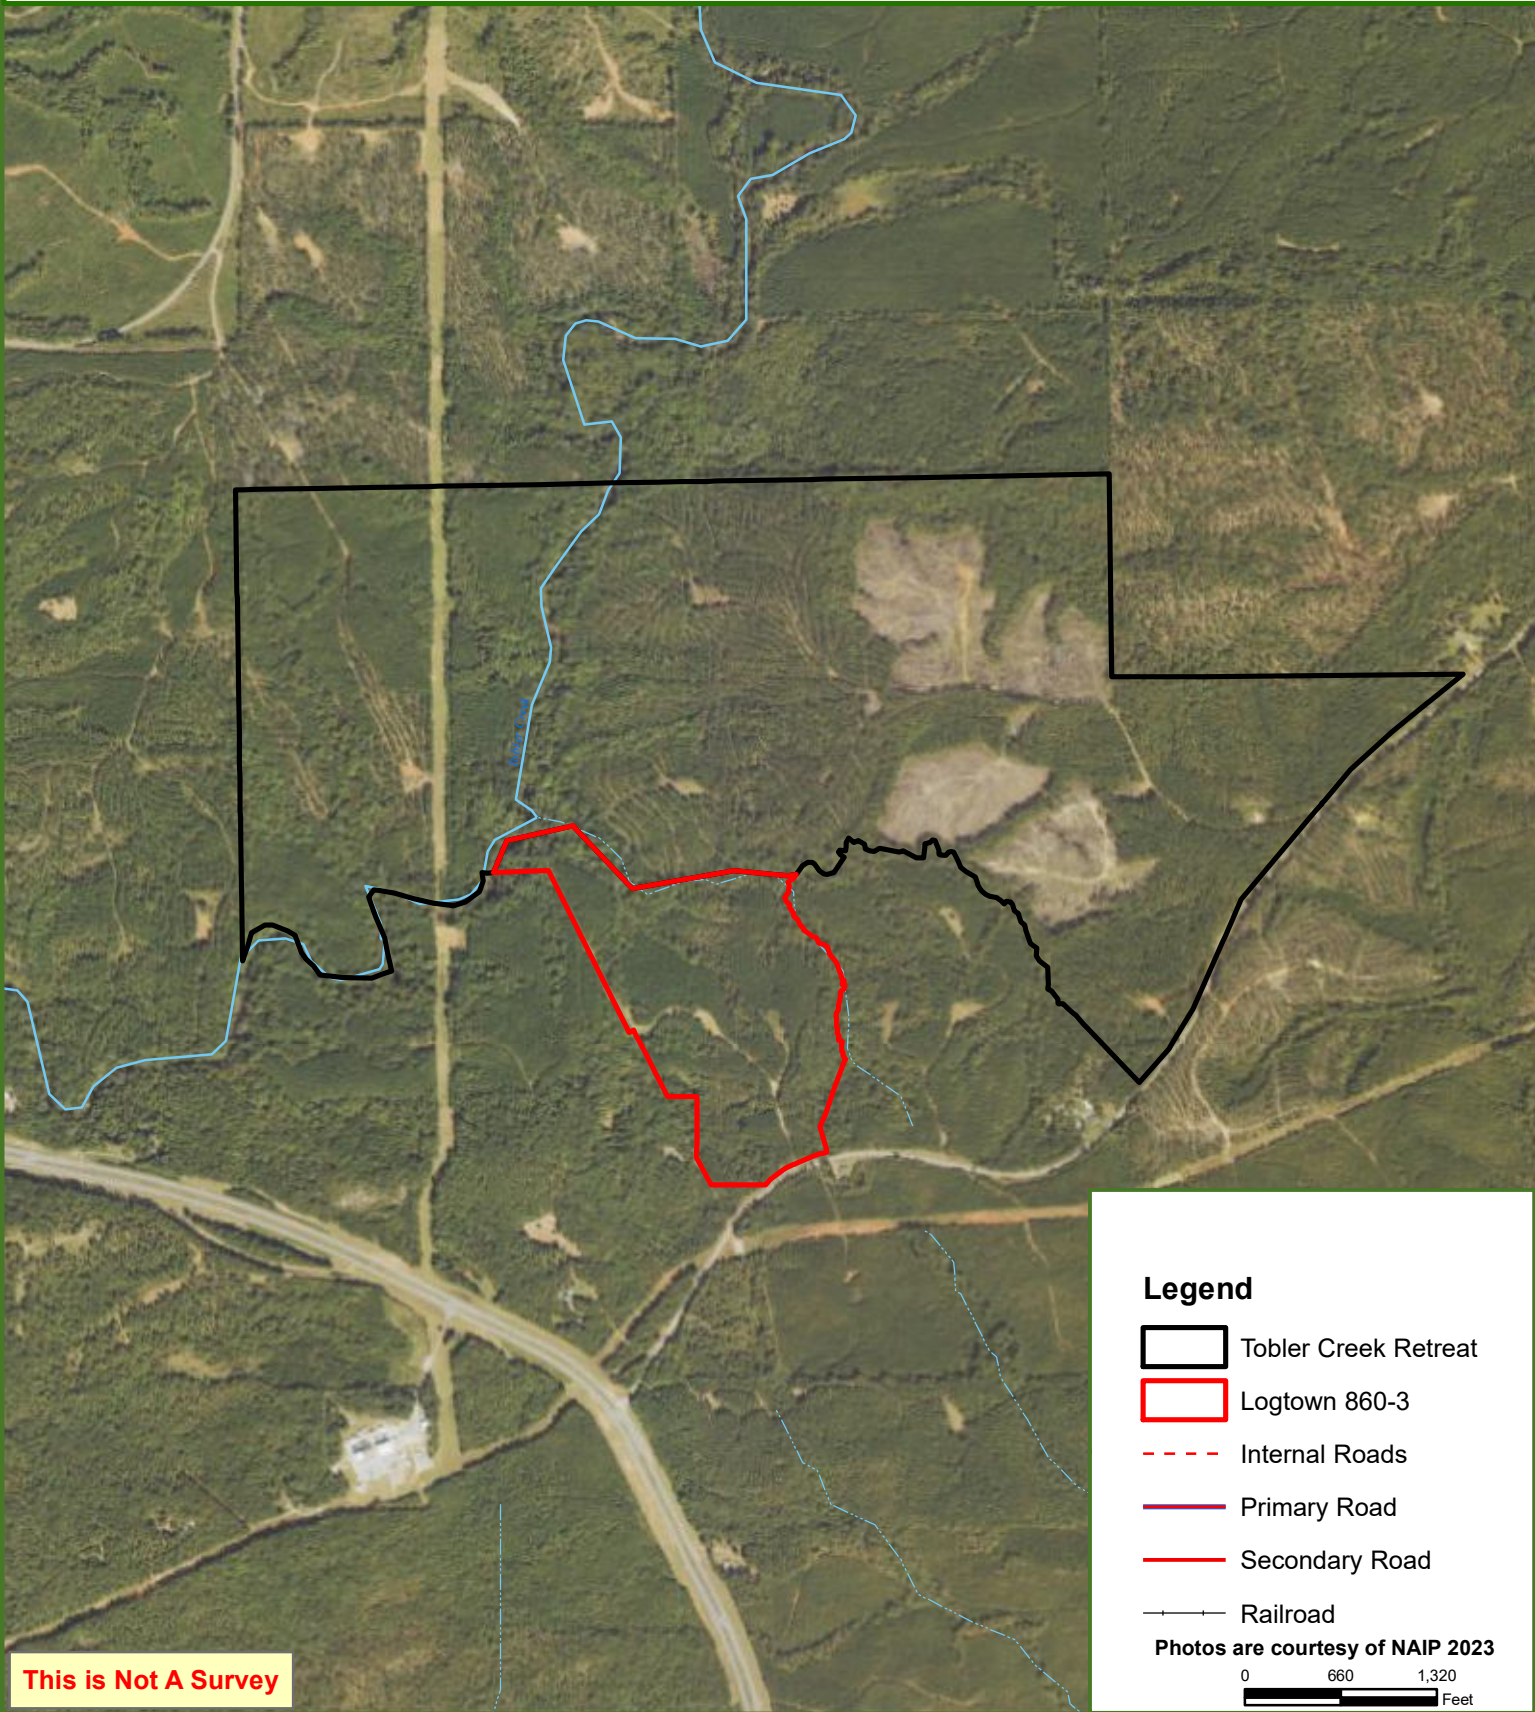

Tobler Creek Retreat
 Upson County, GA
 465.00 ± Acres

Logtown 860-3
 Upson County, GA
 66.00 ± Acres

This is Not A Survey

Legend

- Tobler Creek Retreat
- Logtown 860-3
- Internal Roads
- Primary Road
- Secondary Road
- Railroad

Photos are courtesy of NAIP 2023

This map was produced from information supplied by the seller and the use of aerial photography. The boundary lines portrayed on this map are approximate and could be different than the actual location of the boundaries found in the field.