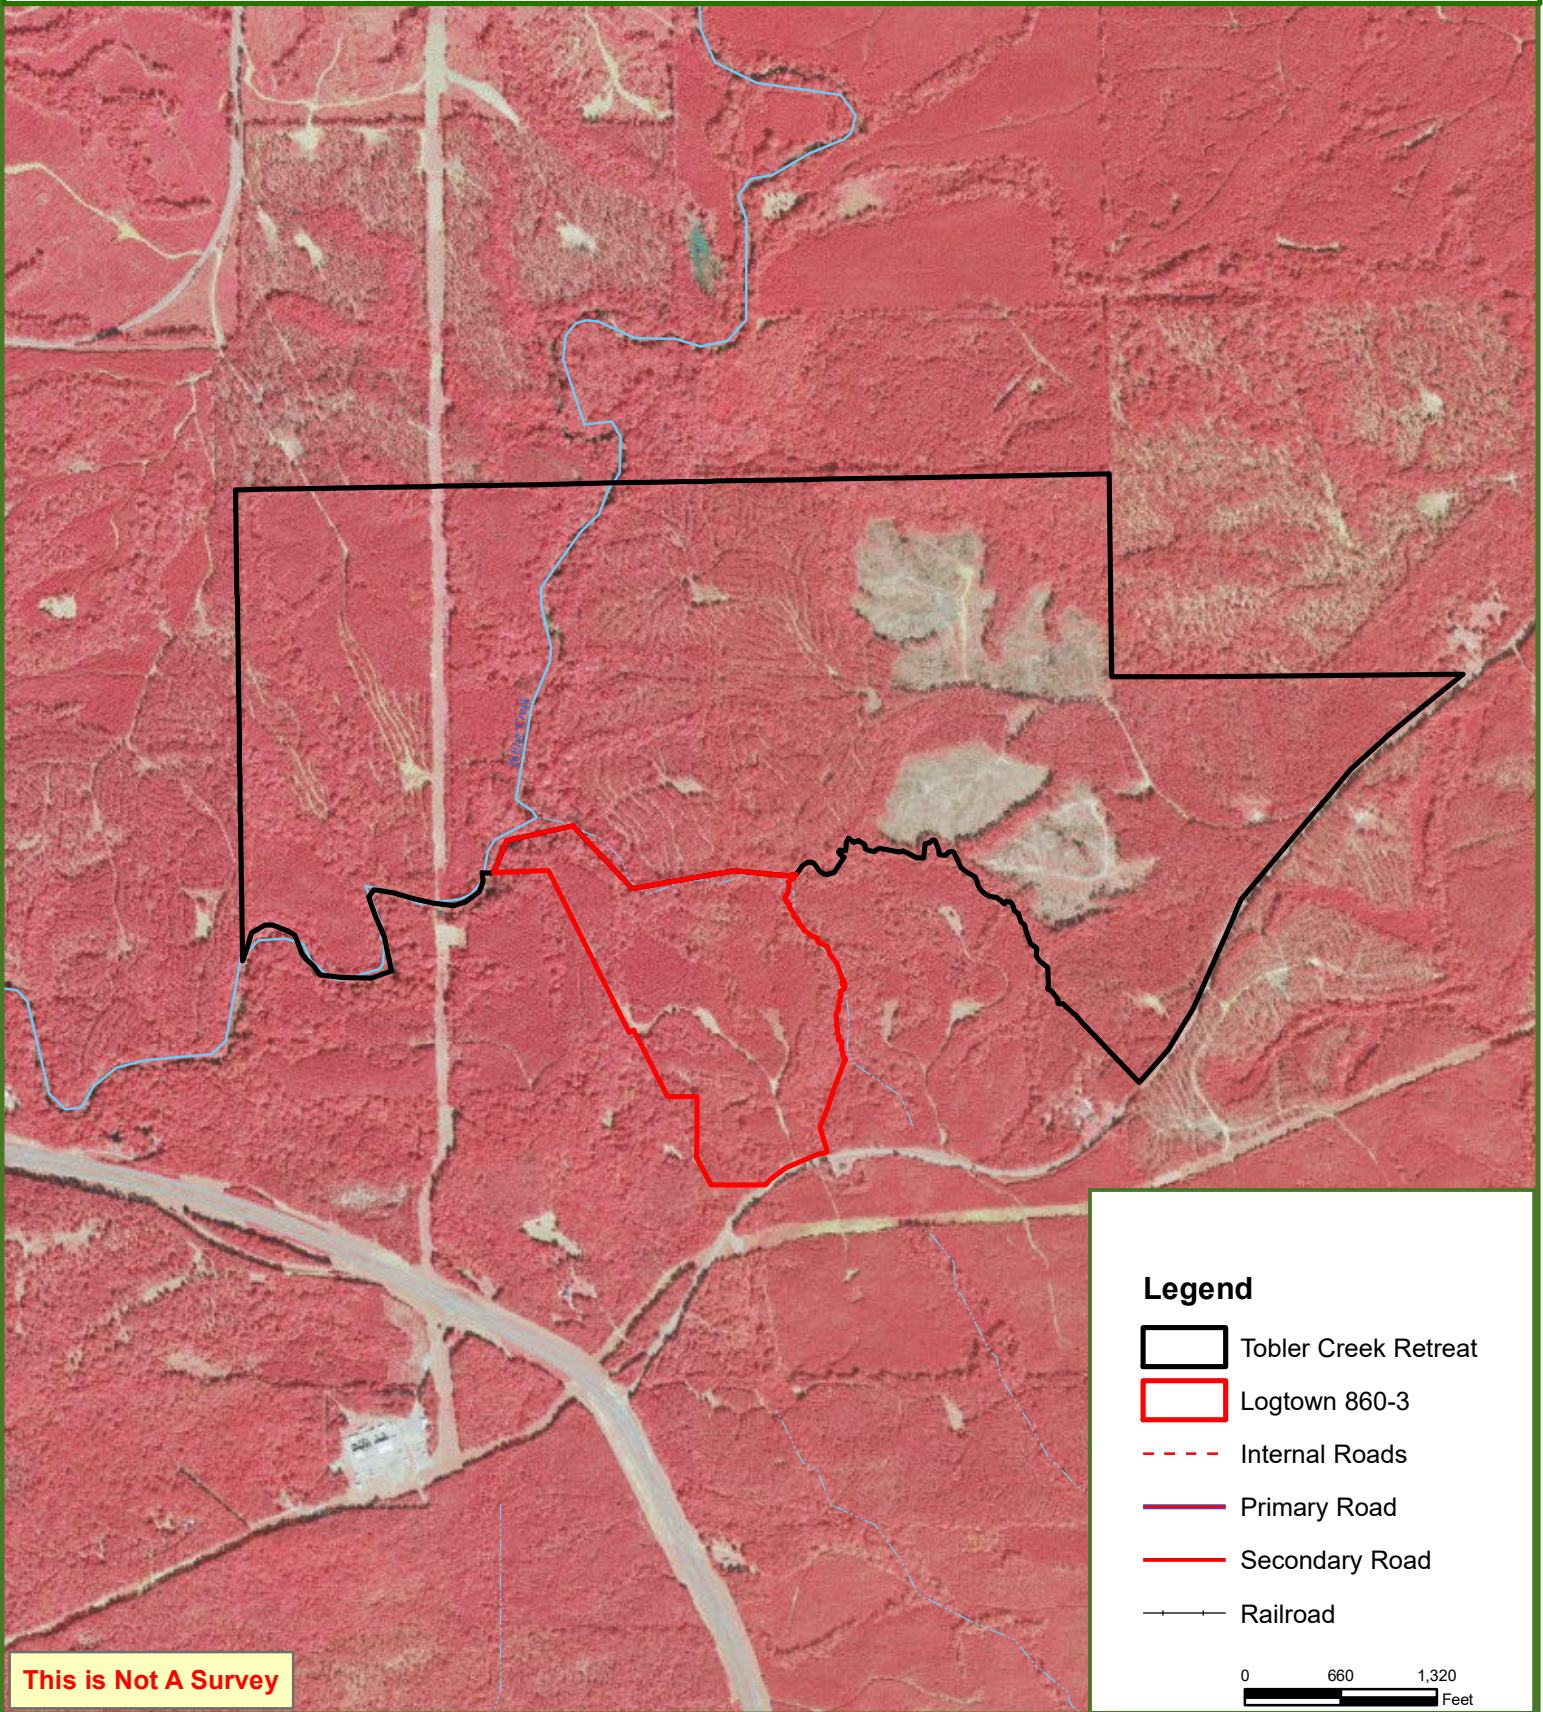

Tobler Creek Retreat
 Upson County, GA
 465.00 ± Acres

Logtown 860-3
 Upson County, GA
 66.00 ± Acres

This is Not A Survey

Legend

-  Tobler Creek Retreat
-  Logtown 860-3
-  Internal Roads
-  Primary Road
-  Secondary Road
-  Railroad

This map was produced from information supplied by the seller and the use of aerial photography. The boundary lines portrayed on this map are approximate and could be different than the actual location of the boundaries found in the field.