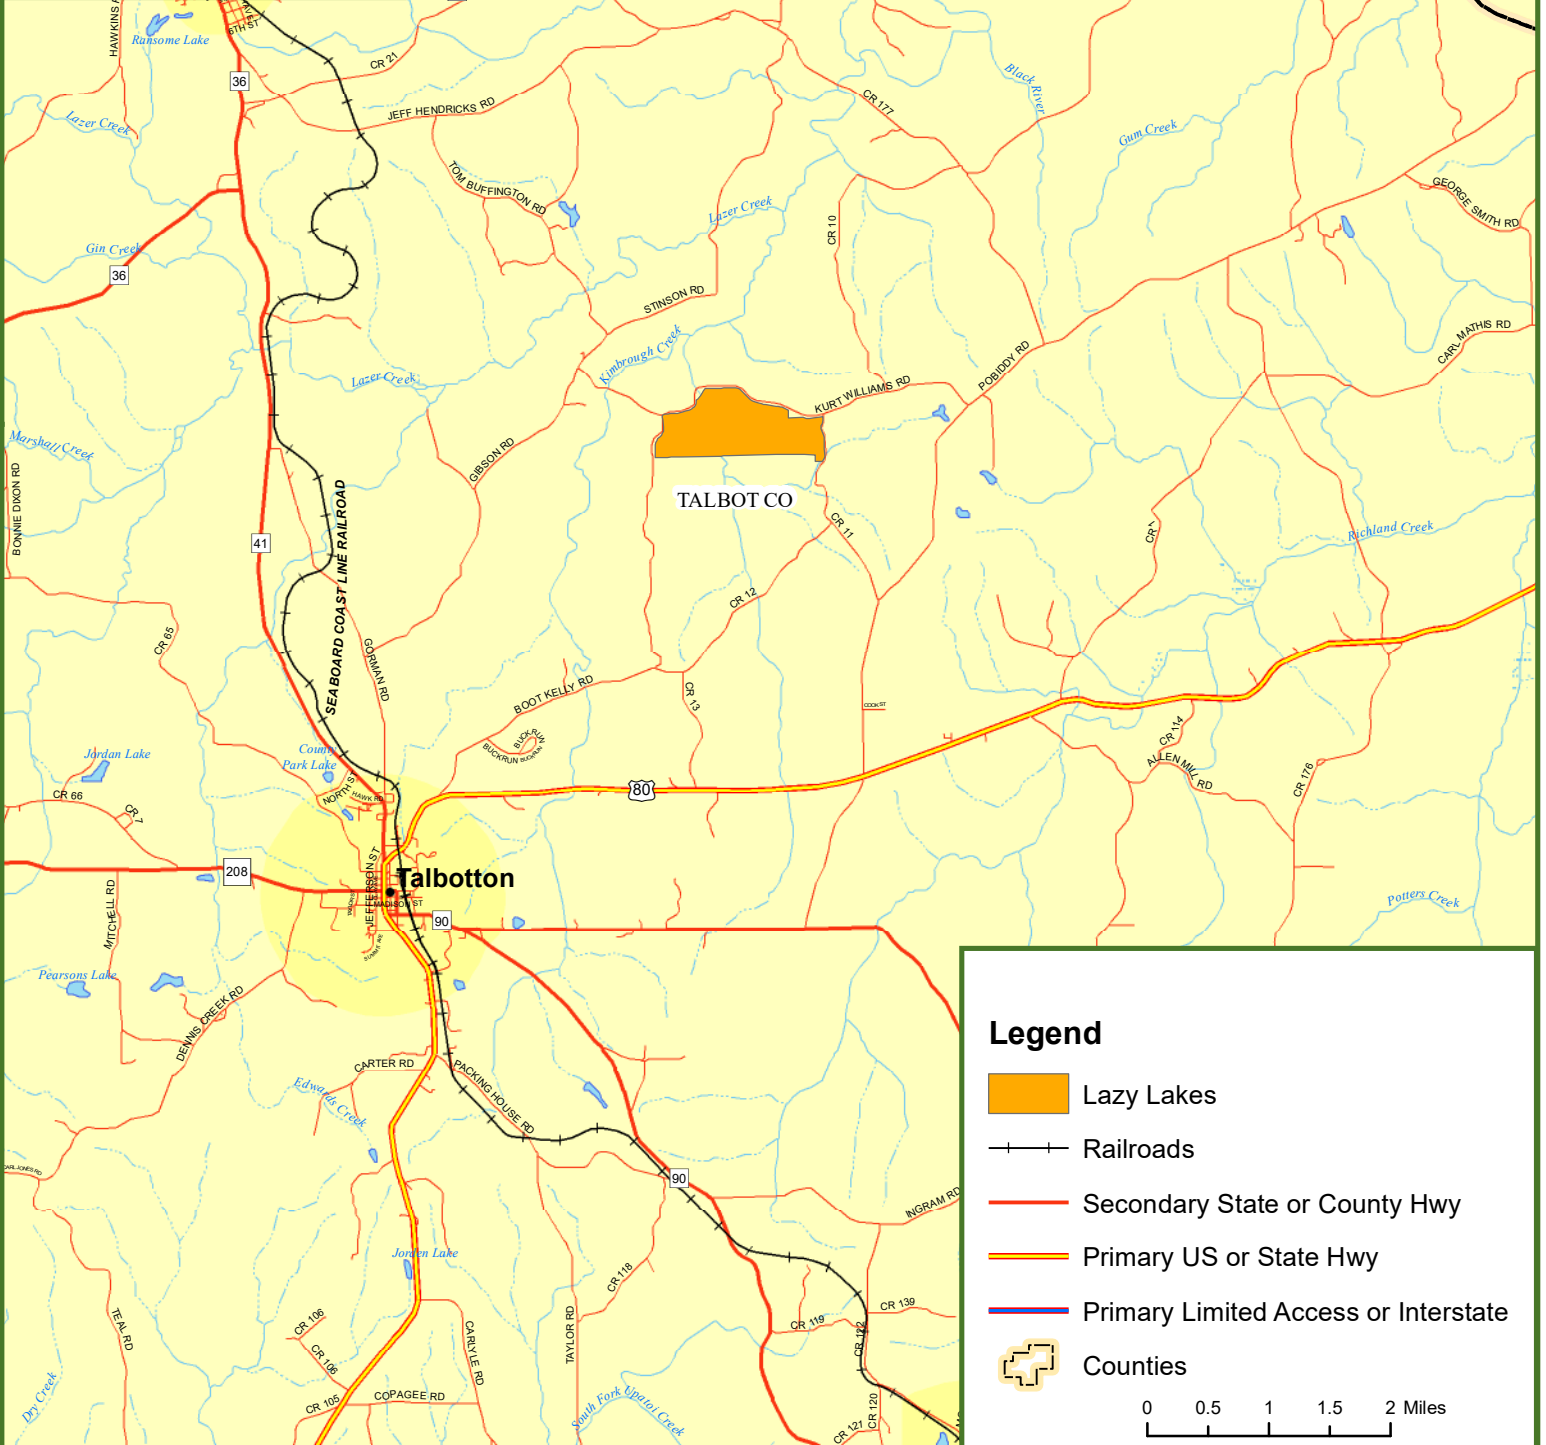

# Locus Map Lazy Lakes Talbot County, GA 366.00 ± Acres

**Legend**

-  Lazy Lakes
-  Railroads
-  Secondary State or County Hwy
-  Primary US or State Hwy
-  Primary Limited Access or Interstate
-  Counties

0 0.5 1 1.5 2 Miles