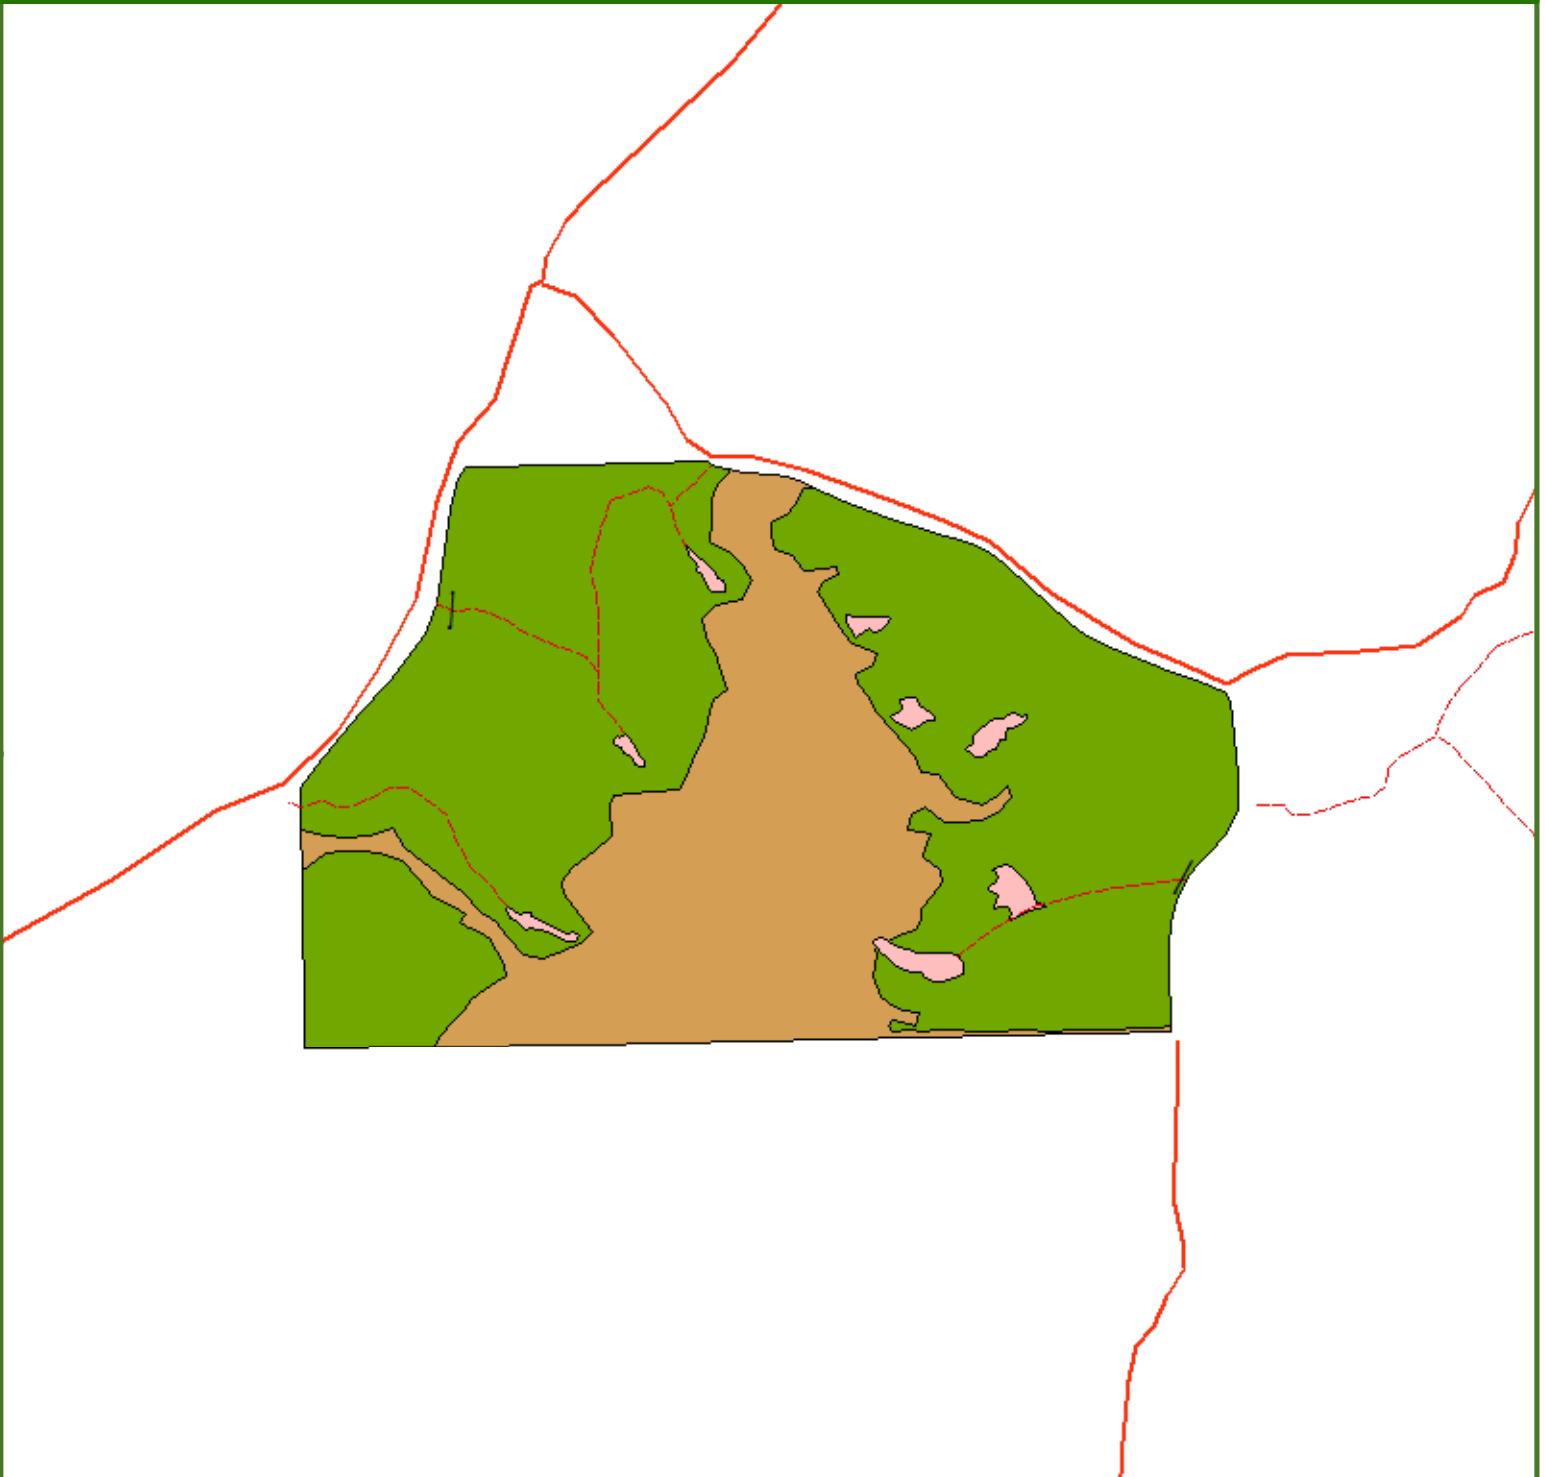

# Kimbrough Creek

Talbot County, GA

269.00 ± Acres

**Legend**

- Planted Upland Loblolly 2026 (178.37 +/- Acres)
- Natural Bottomland Hardwood/Pine 1970 (85.90 +/- Acres)
- Food Plot (4.68 +/- Acres)

**This is Not A Survey**

This map was produced from information supplied by the seller and the use of aerial photography. The boundary lines portrayed on this map are approximate and could be different than the actual location of the boundaries found in the field.