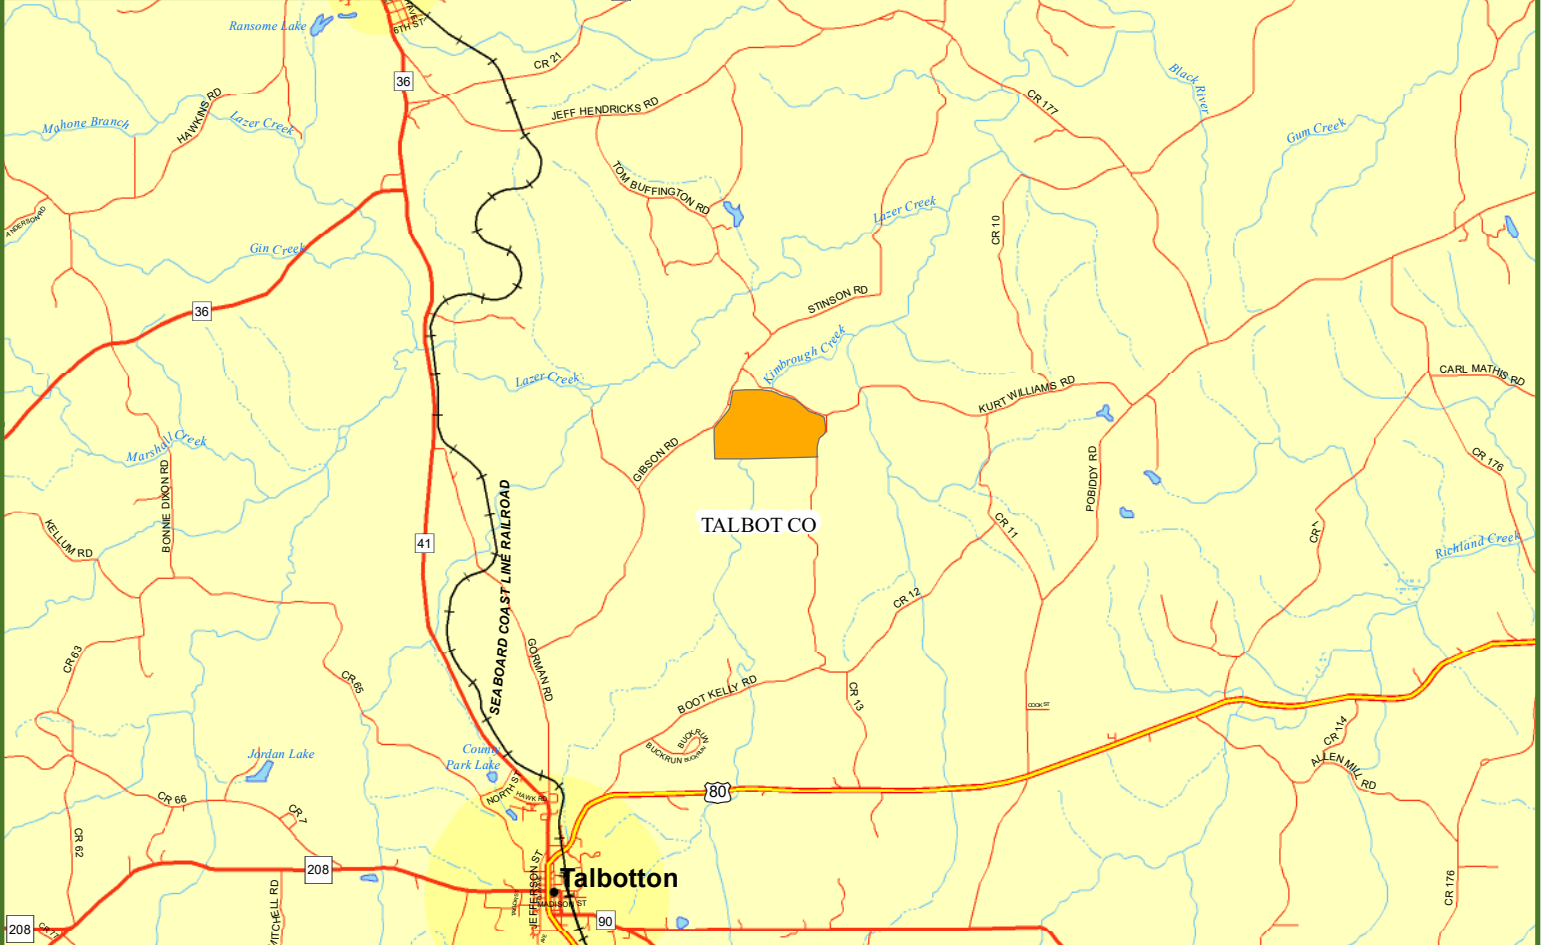

Locus Map Kimbrough Creek Talbot County, GA 269.00 ± Acres

Legend

-  Kimbrough Creek
-  Railroads
-  Secondary State or County Hwy
-  Primary US or State Hwy
-  Primary Limited Access or Interstate
-  Counties