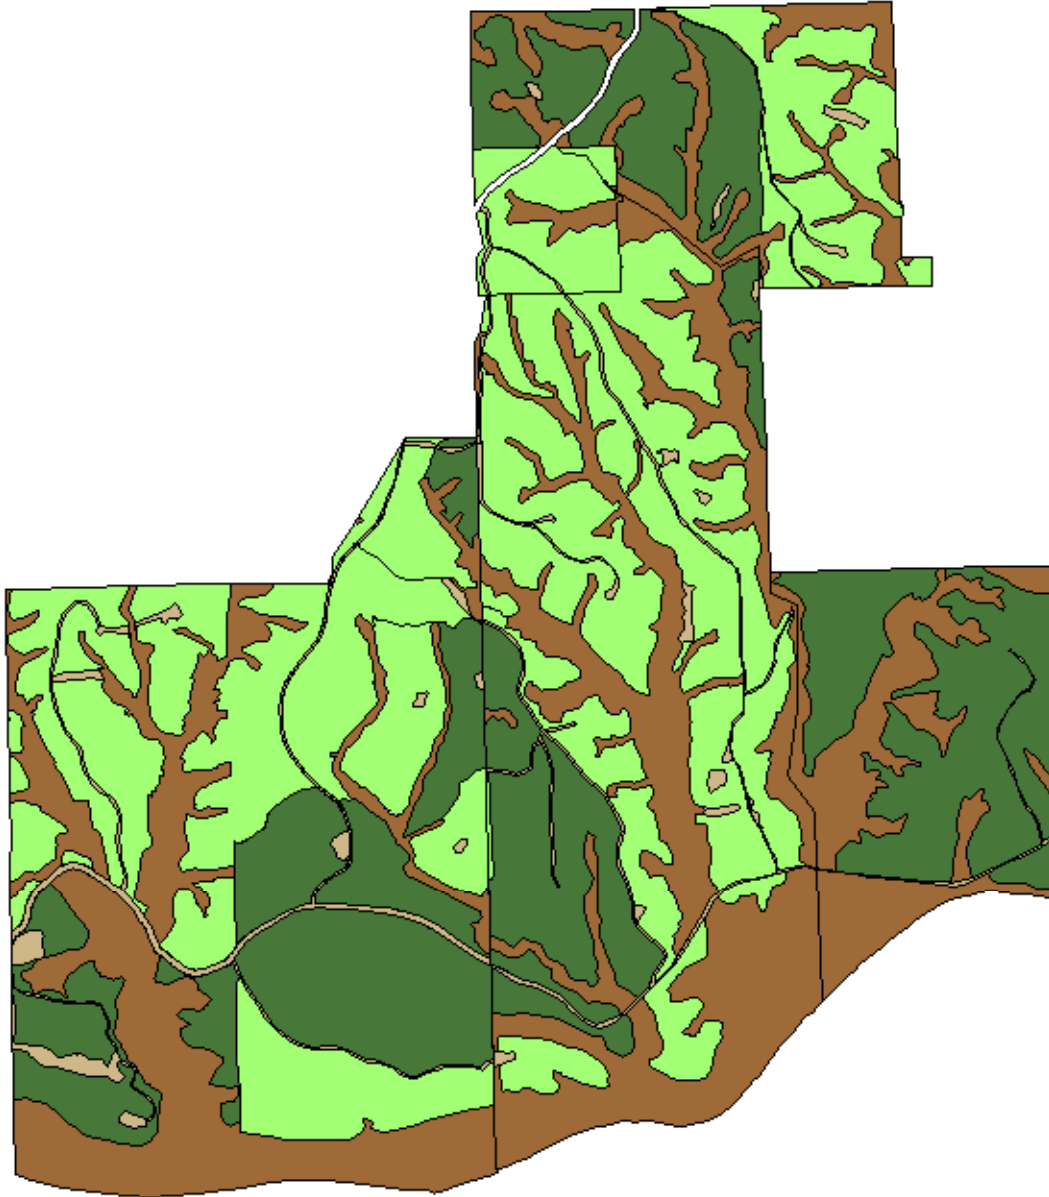

# Flint River Forest

Crawford County, GA

1,872.00 ± Acres

	Pine Plantation - Premerch (707.50 +/- Acres)
	Pine Plantation - Merch (531.25 +/- Acres)
	Natural Mixed Hardwood - Merch (574.89 +/- Acres)
	Non Timbered (56.95 +/- Acres)

**This is Not A Survey**

This map was produced from information supplied by the seller and the use of aerial photography. The boundary lines portrayed on this map are approximate and could be different than the actual location of the boundaries found in the field.