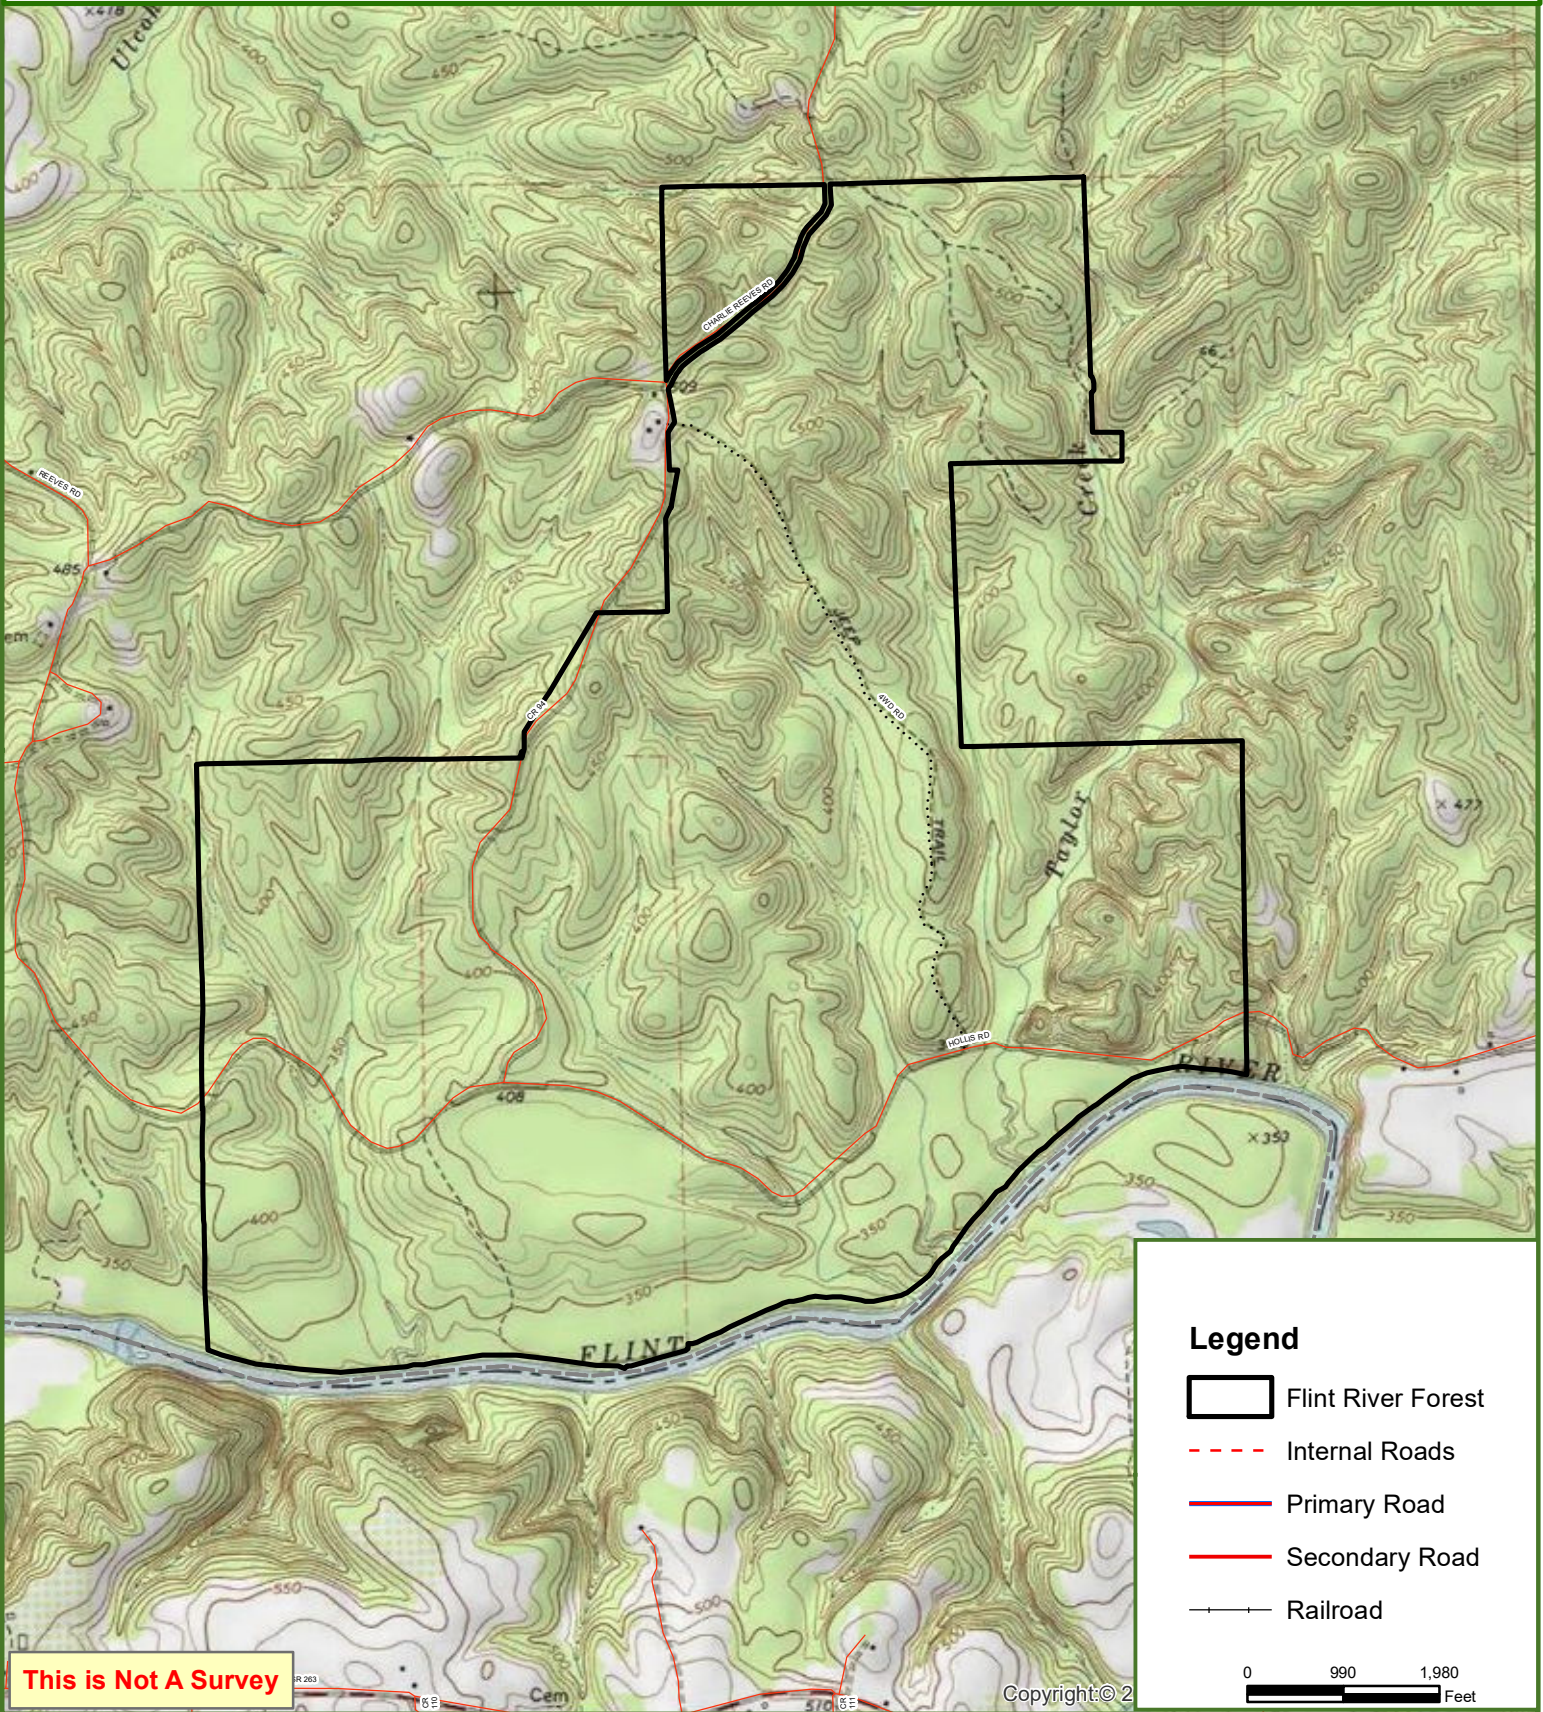

# Flint River Forest

## Crawford County, AL

1,872.00 ± Acres

**This is Not A Survey**

Copyright:© 2

0 990 1,980 Feet

This map was produced from information supplied by the seller and the use of aerial photography. The boundary lines portrayed on this map are approximate and could be different than the actual location of the boundaries found in the field.