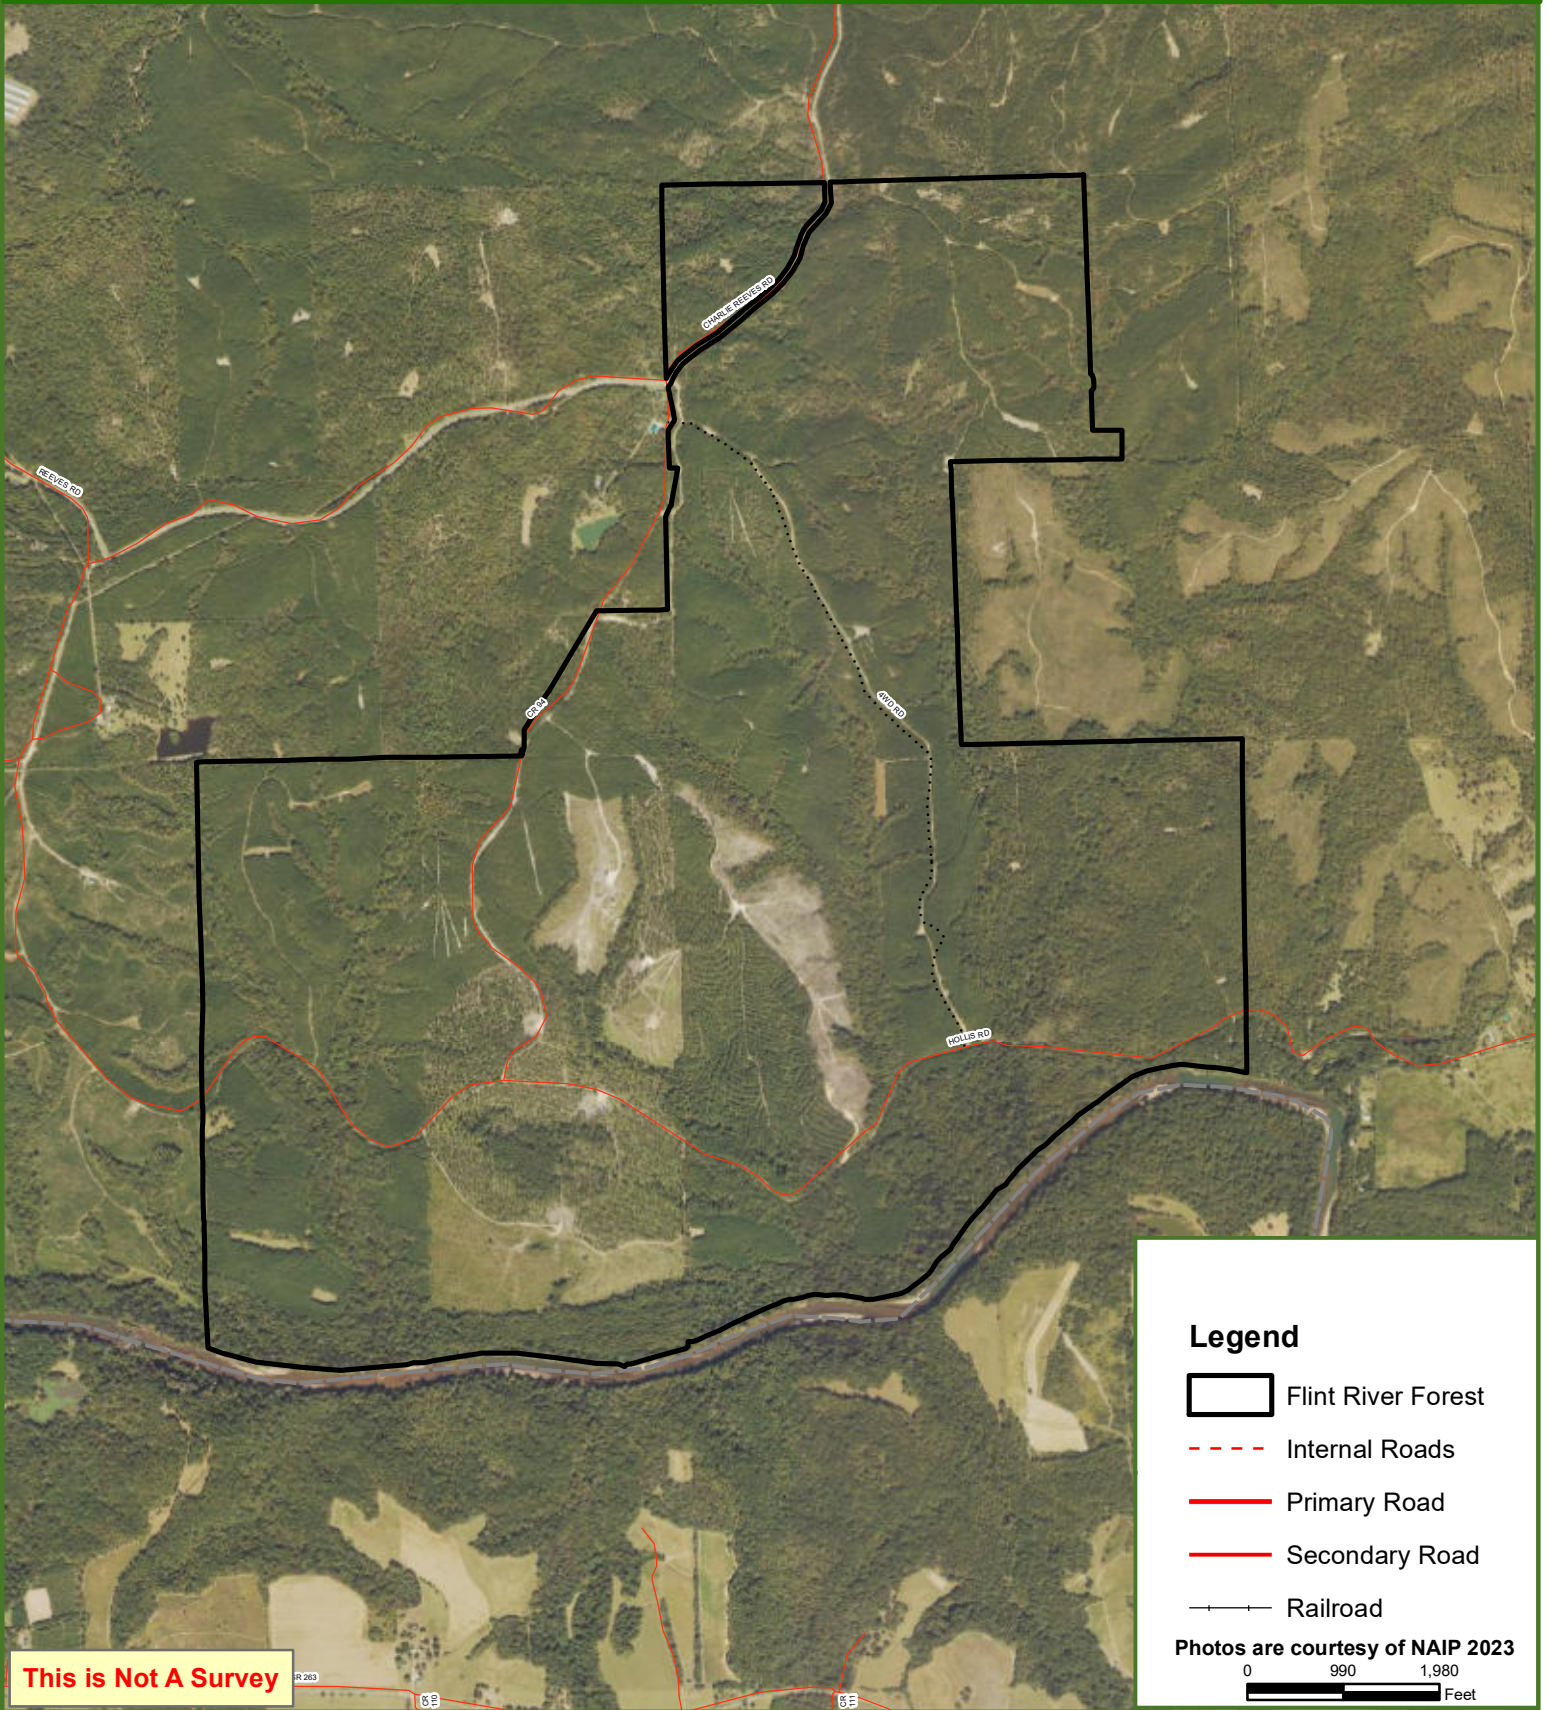

# Flint River Forest

## Crawford County, AL

1,872.00 ± Acres

**This is Not A Survey**

### Legend

- Flint River Forest
- Internal Roads
- Primary Road
- Secondary Road
- Railroad

Photos are courtesy of NAIP 2023

0 990 1,980  
Feet

This map was produced from information supplied by the seller and the use of aerial photography. The boundary lines portrayed on this map are approximate and could be different than the actual location of the boundaries found in the field.