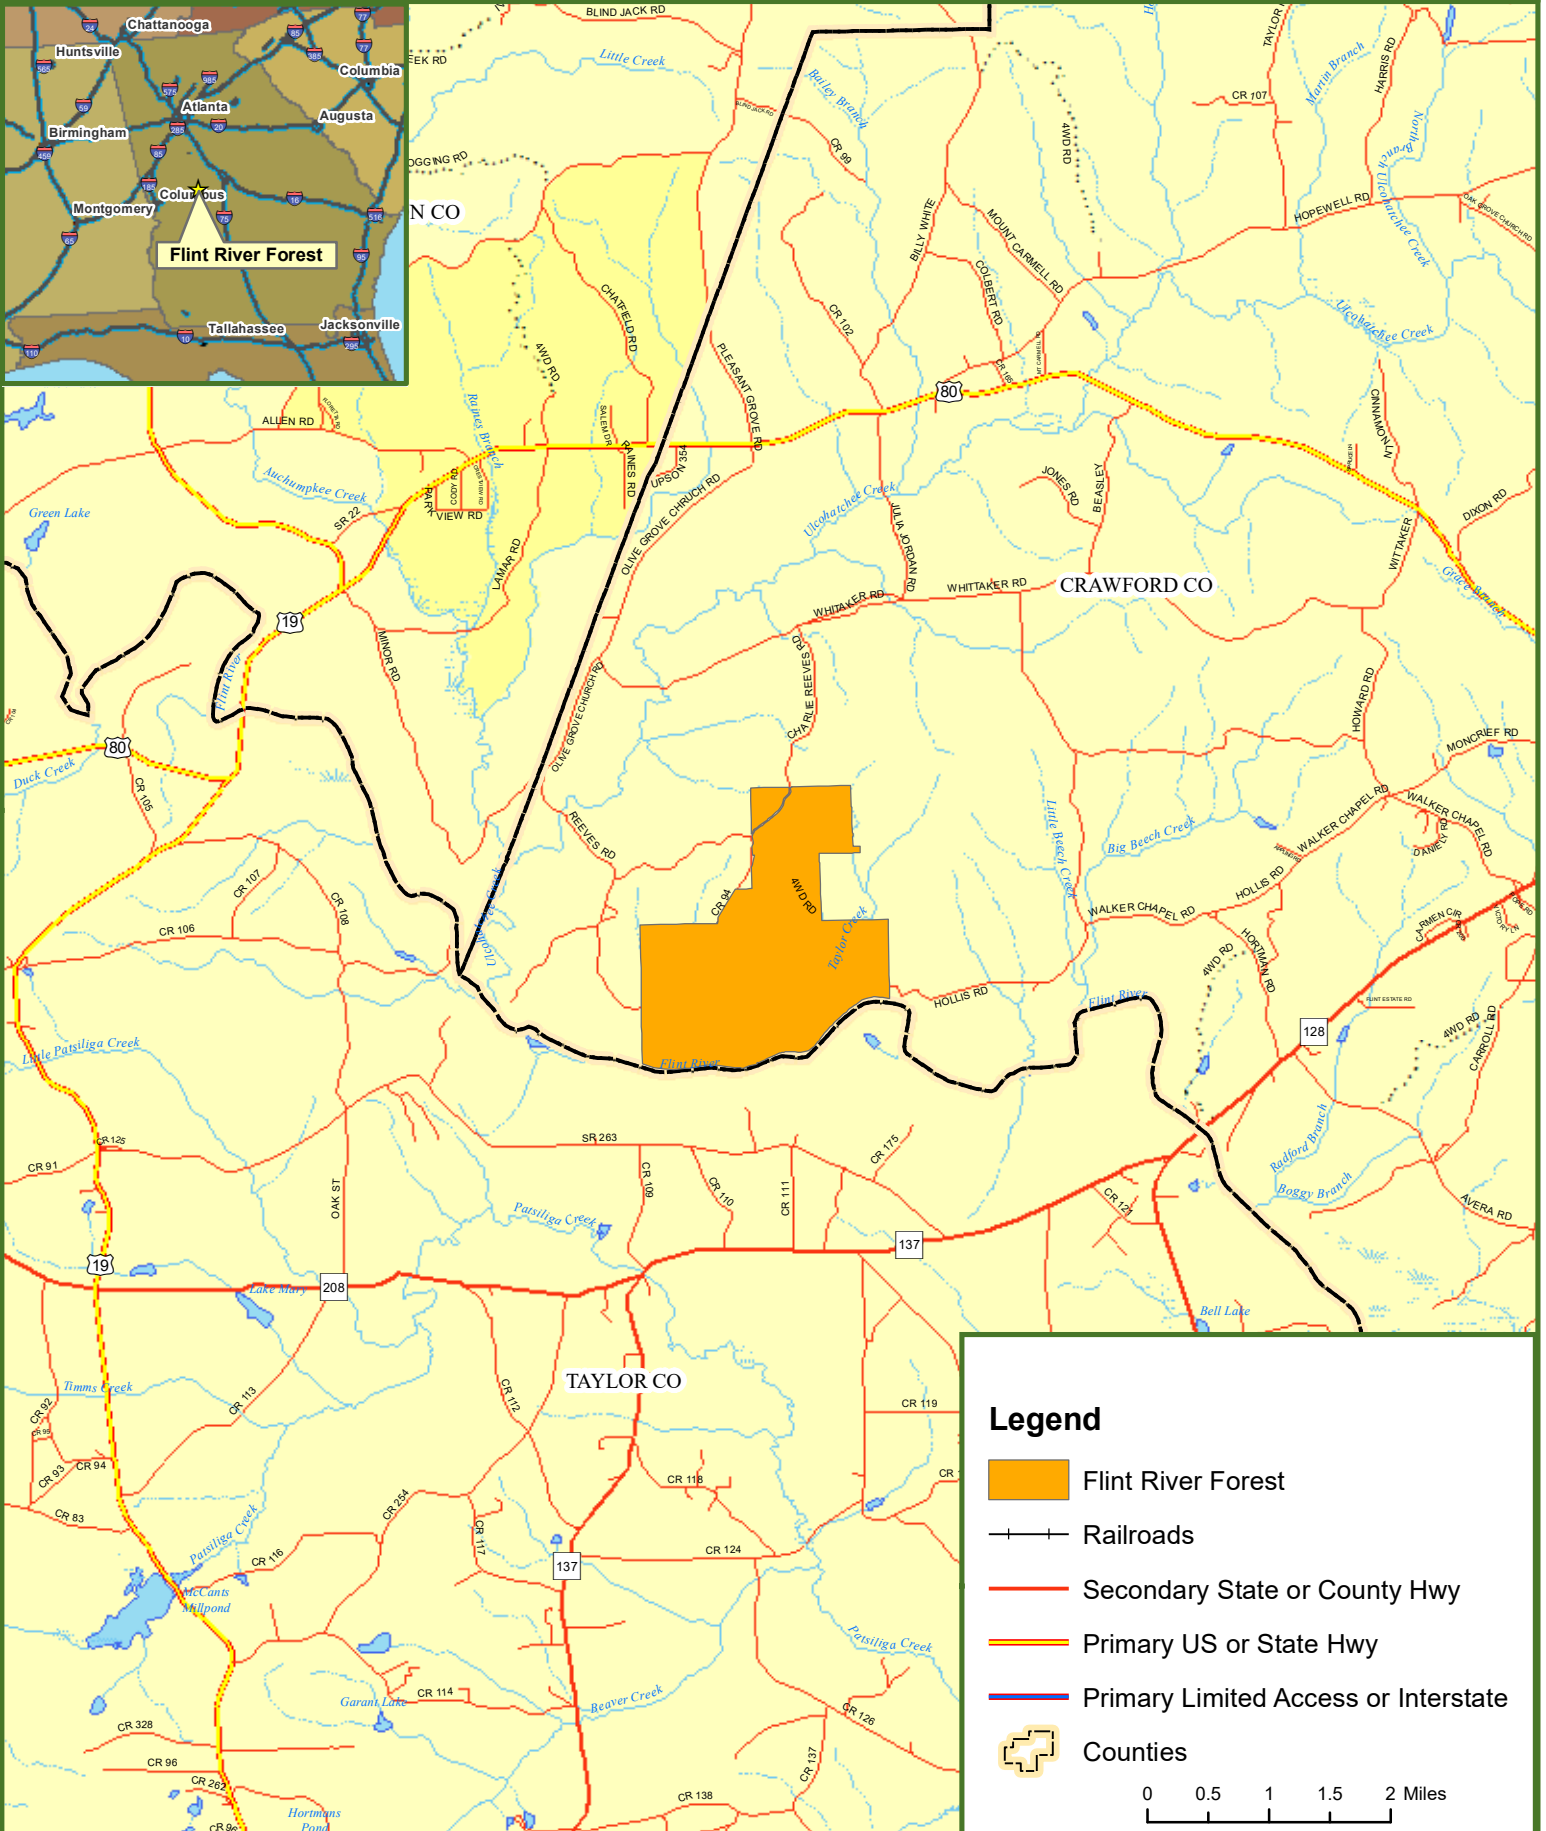

# Locus Map Flint River Forest Crawford County, GA 1,872.00 ± Acres

**Legend**

- Flint River Forest
- Railroads
- Secondary State or County Hwy
- Primary US or State Hwy
- Primary Limited Access or Interstate
- Counties

0 0.5 1 1.5 2 Miles