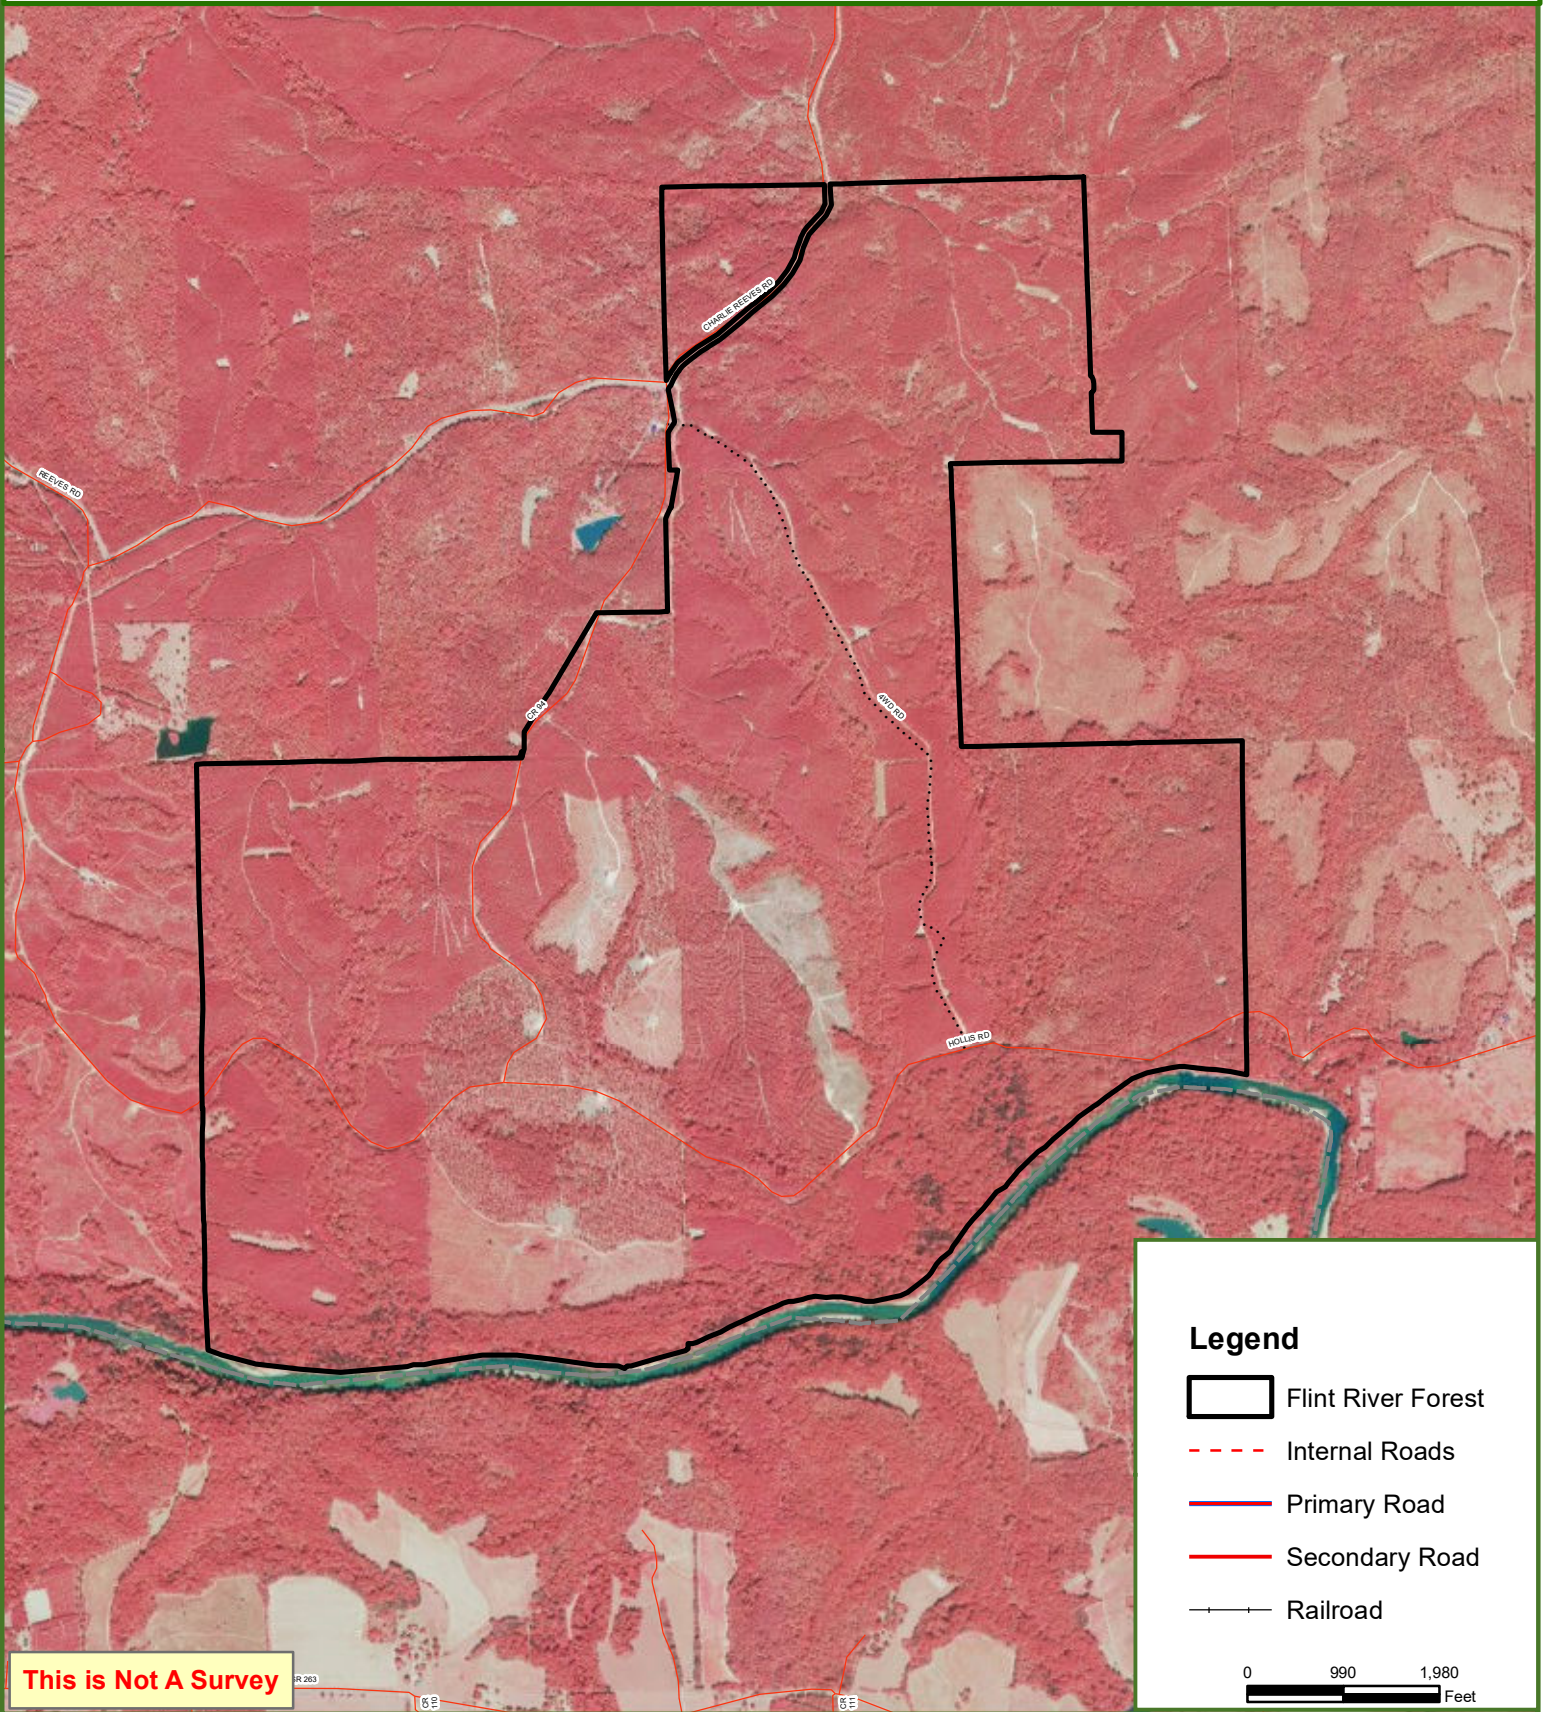

Flint River Forest

Crawford County, AL

1,872.00 ± Acres

This is Not A Survey

Legend

- Flint River Forest
- Internal Roads
- Primary Road
- Secondary Road
- Railroad

0 990 1,980
Feet

This map was produced from information supplied by the seller and the use of aerial photography. The boundary lines portrayed on this map are approximate and could be different than the actual location of the boundaries found in the field.