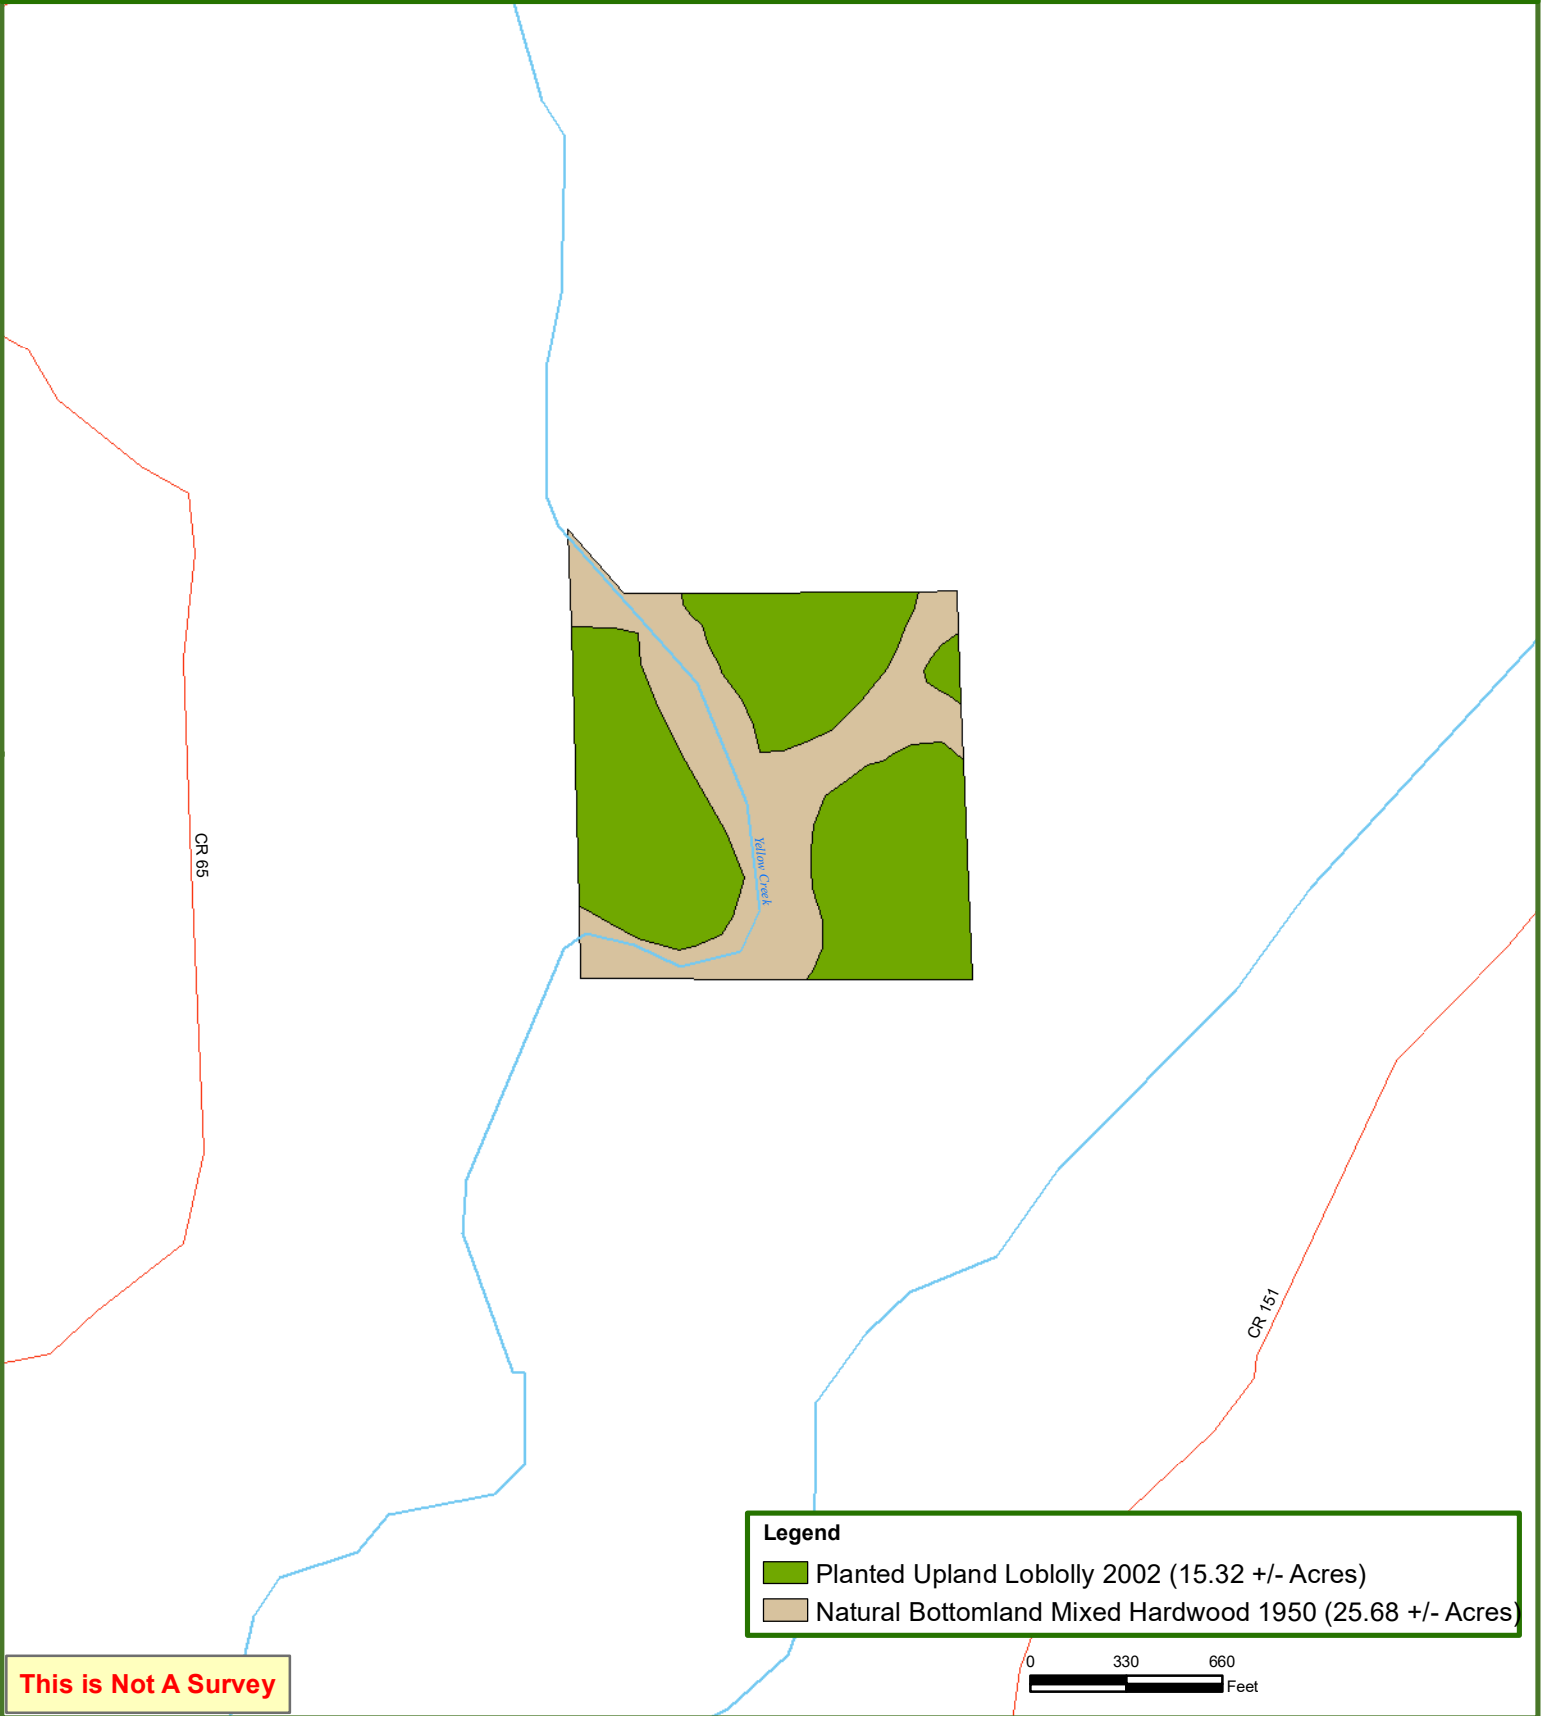

Yellow Creek #33

Dekalb County, AL

41.00 ± Acres

This map was produced from information supplied by the seller and the use of aerial photography. The boundary lines portrayed on this map are approximate and could be different than the actual location of the boundaries found in the field.