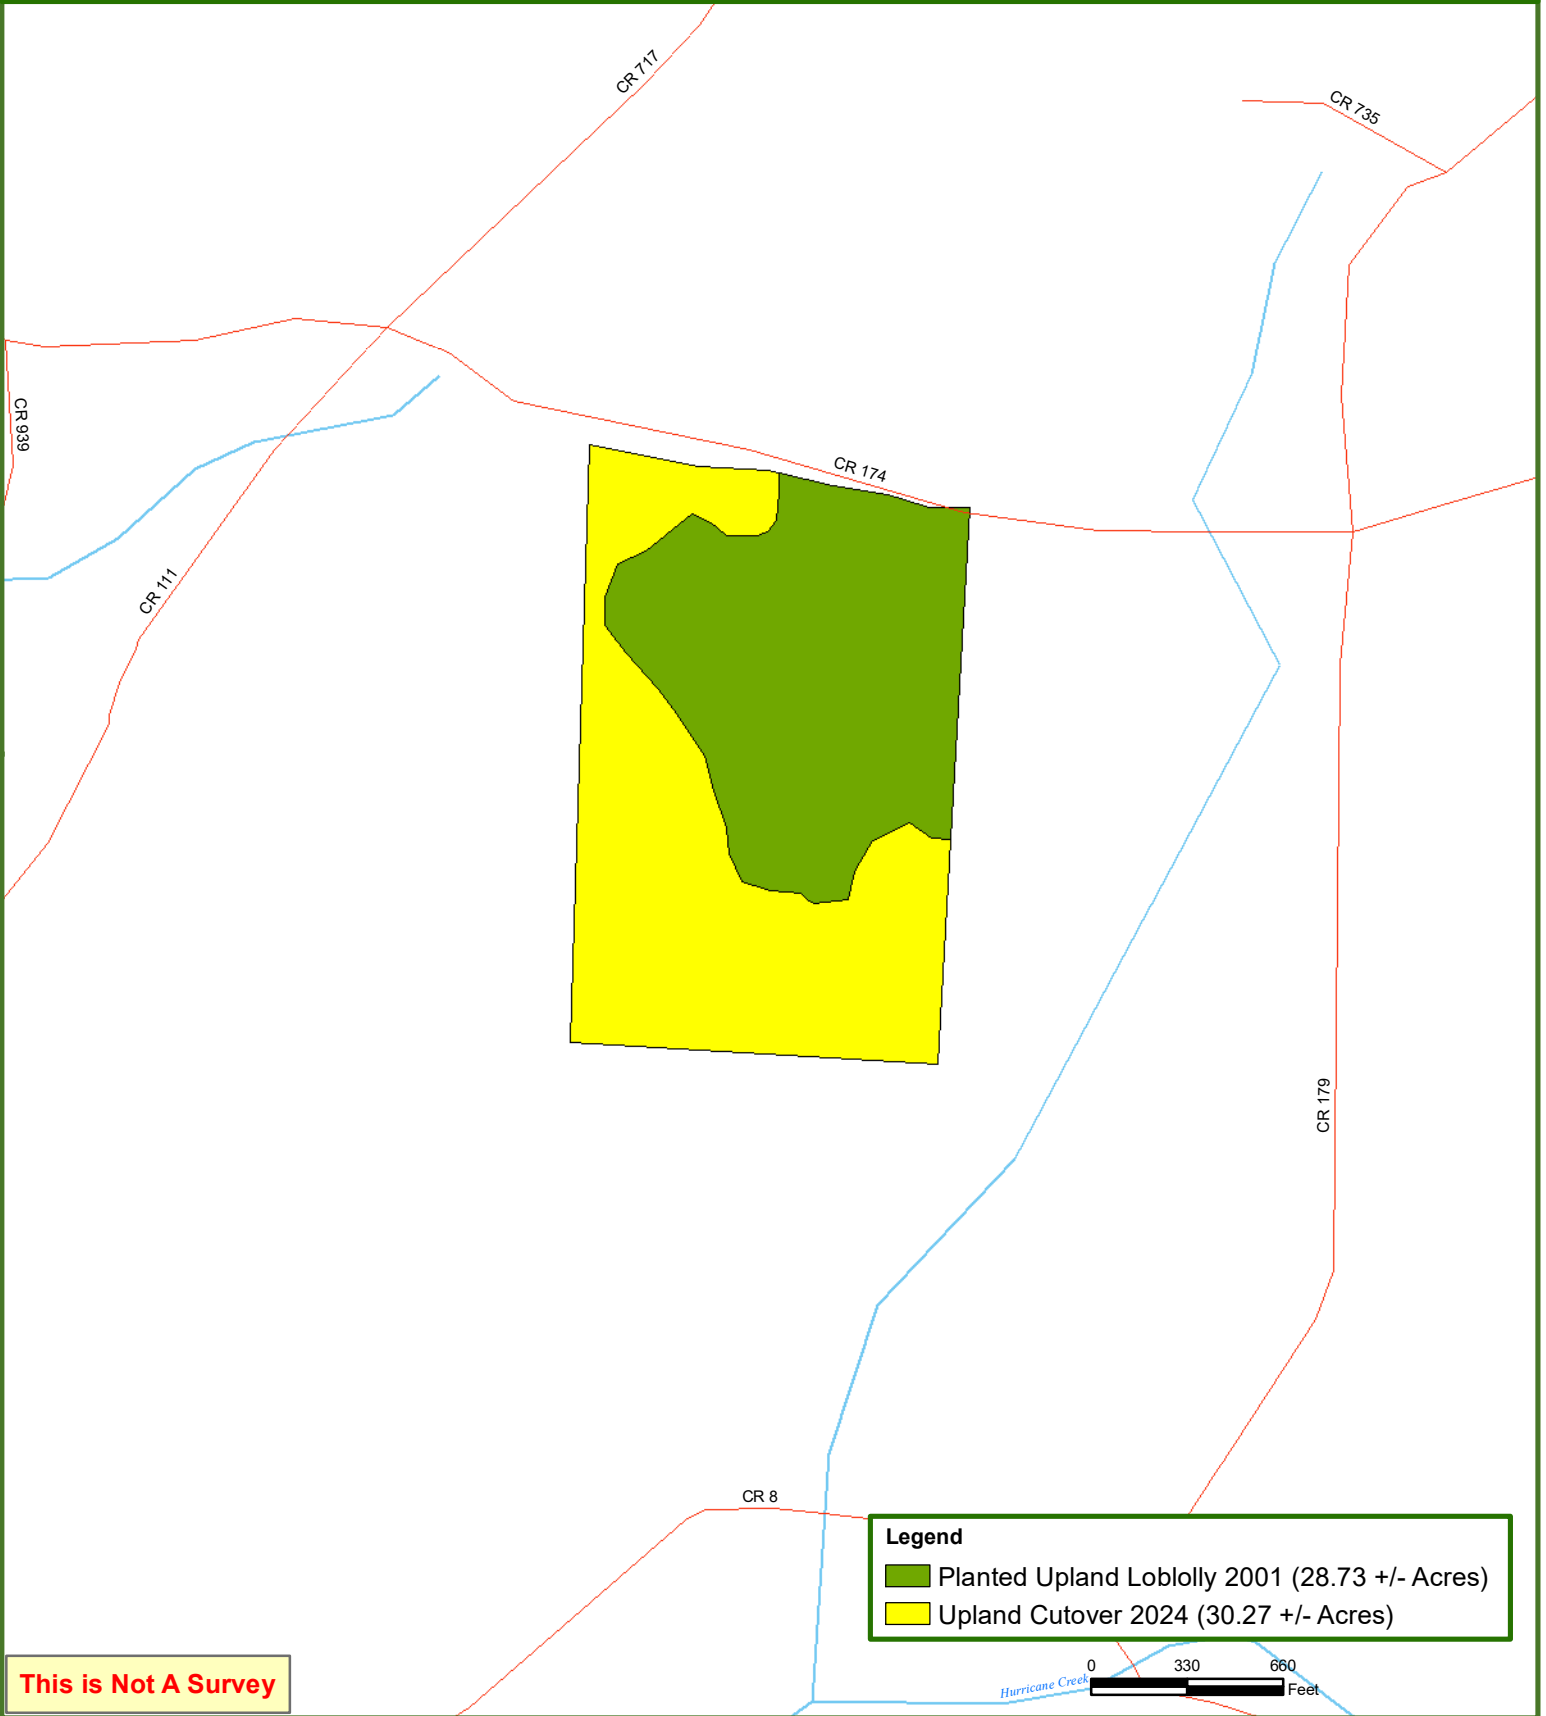

# Pleasant Gap #14

## Cherokee County, AL

59.00 ± Acres

This map was produced from information supplied by the seller and the use of aerial photography. The boundary lines portrayed on this map are approximate and could be different than the actual location of the boundaries found in the field.