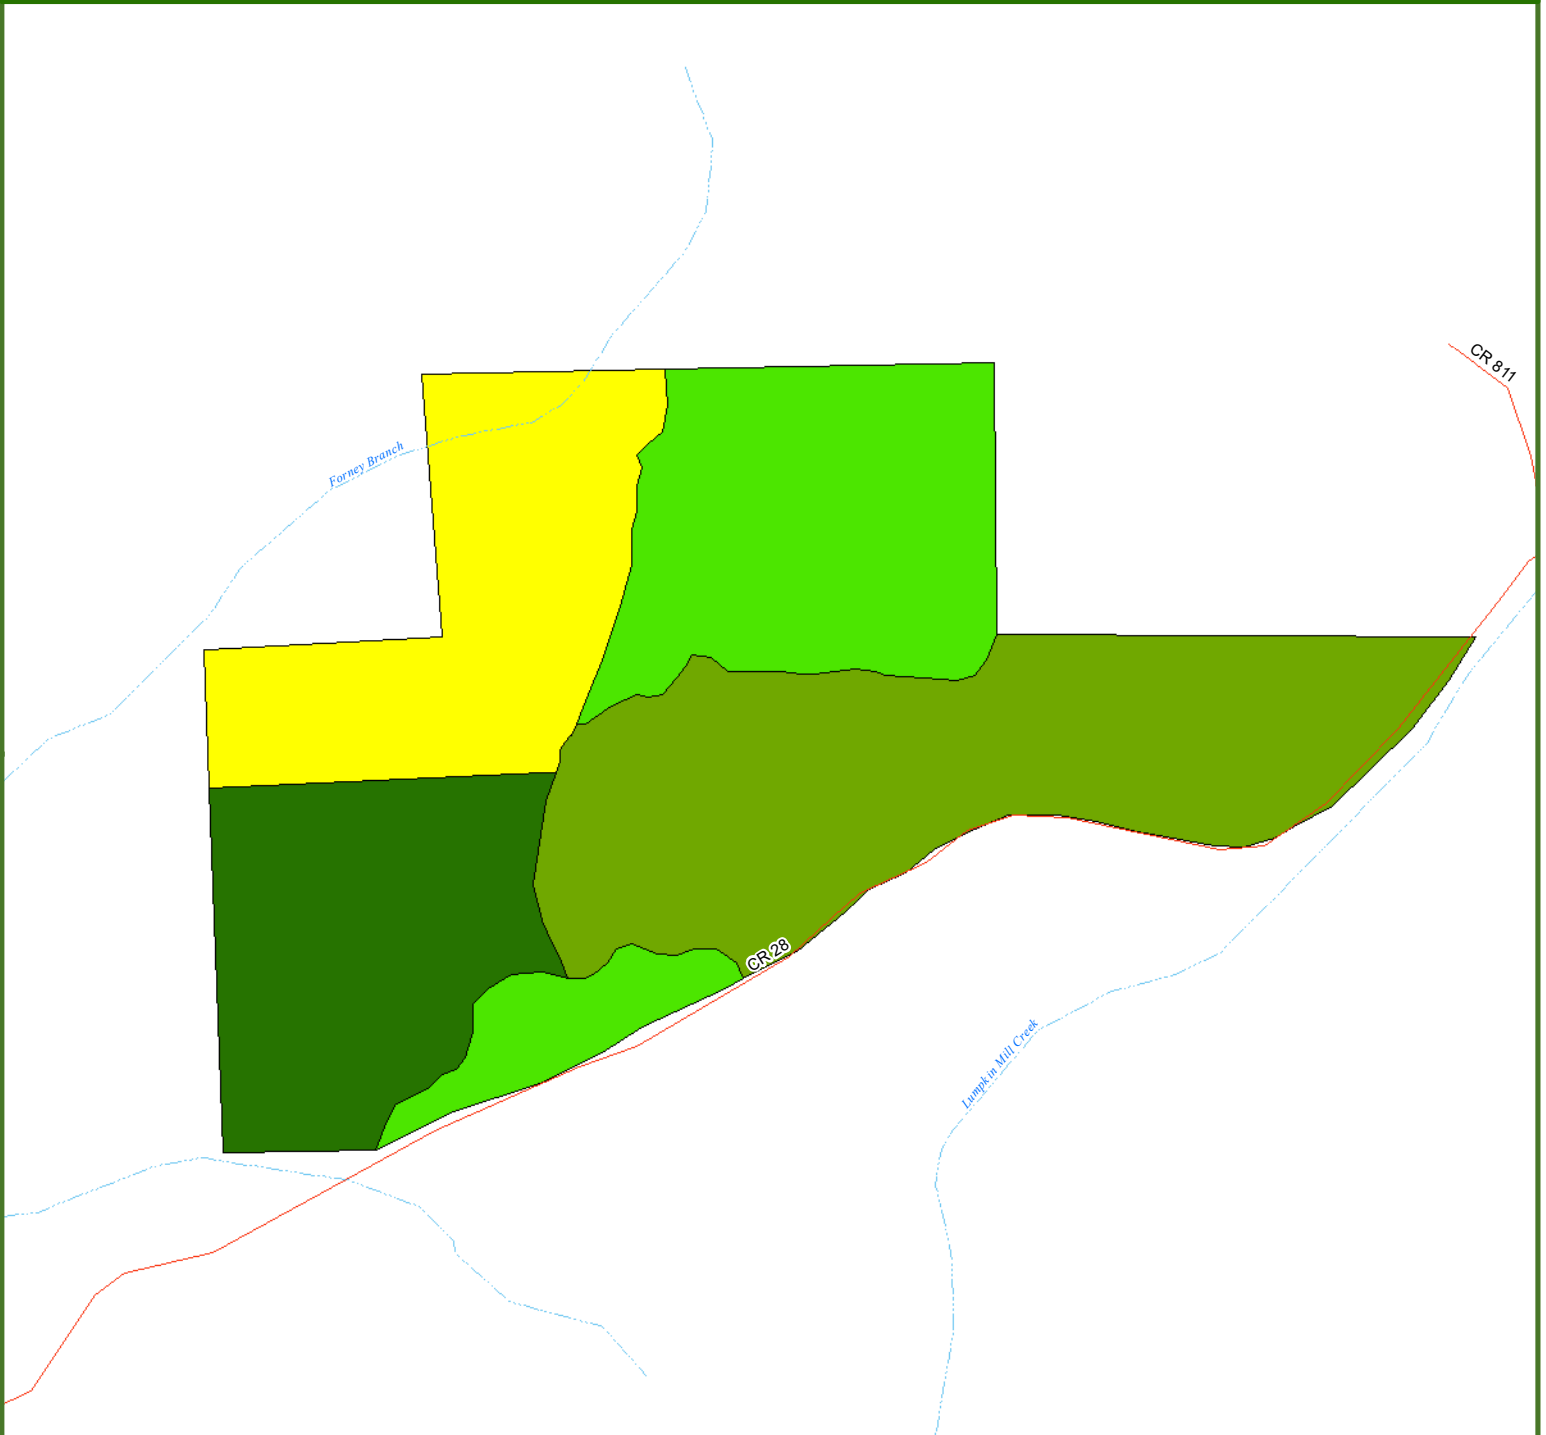

Forney #18

Cherokee County, AL

326.00 ± Acres

Legend

-  Planted Upland Loblolly 2024 (68.10 +/- Acres)
-  Planted Upland Loblolly 2014 (129.33 +/- Acres)
-  Planted Upland Loblolly 2006 (63.19 +/- Acres)
-  Upland Cutover 2025 (65.38 +/- Acres)

This is Not A Survey

This map was produced from information supplied by the seller and the use of aerial photography. The boundary lines portrayed on this map are approximate and could be different than the actual location of the boundaries found in the field.