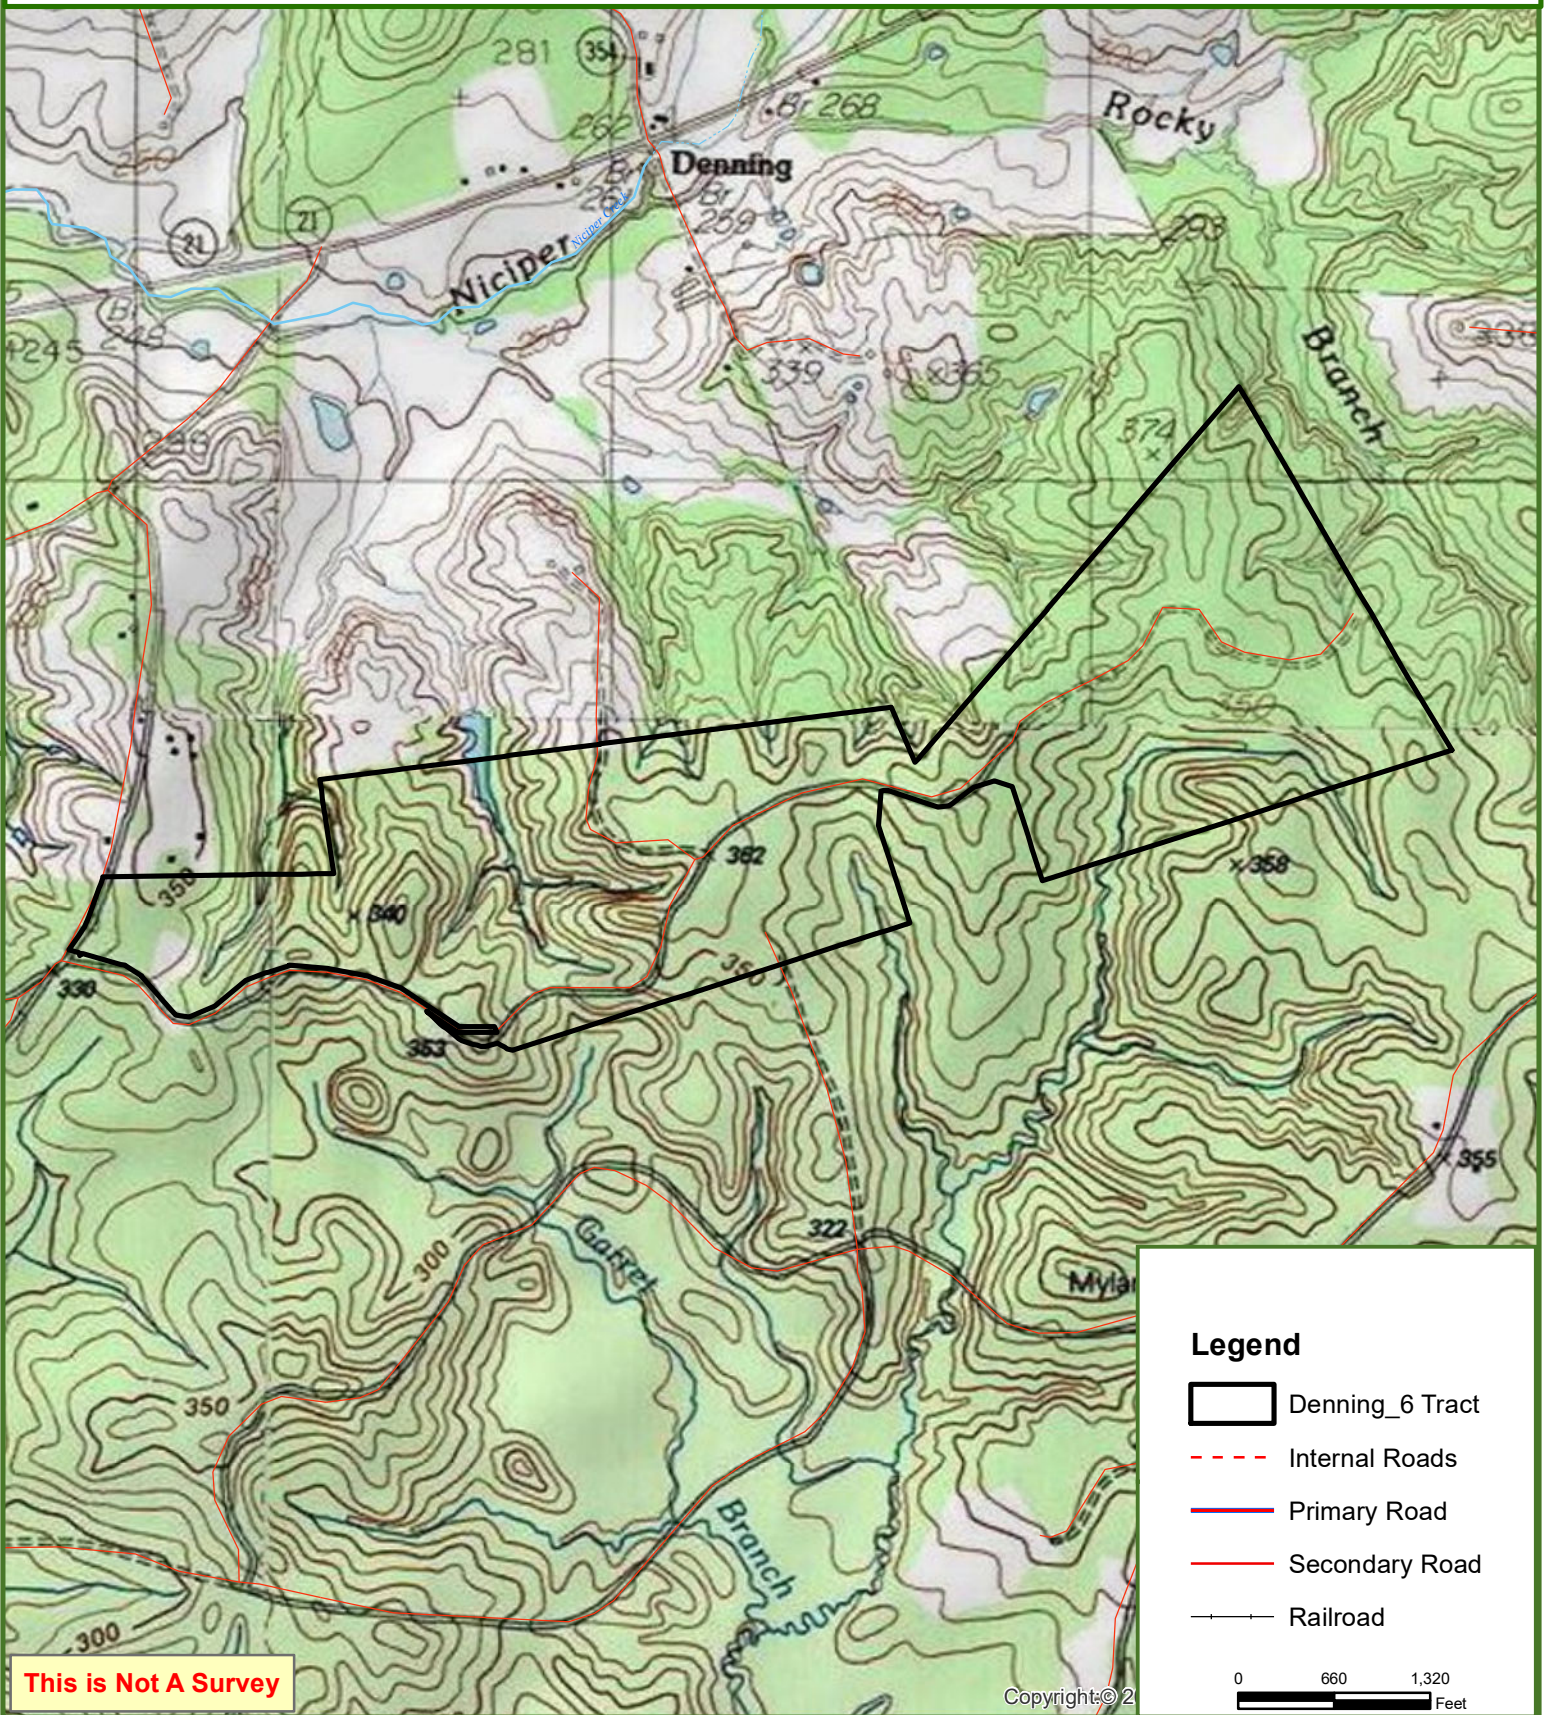

Denning_6 Tract

San Augustine County, TX

323.00 ± Acres

This is Not A Survey

This map was produced from information supplied by the seller and the use of aerial photography. The boundary lines portrayed on this map are approximate and could be different than the actual location of the boundaries found in the field.