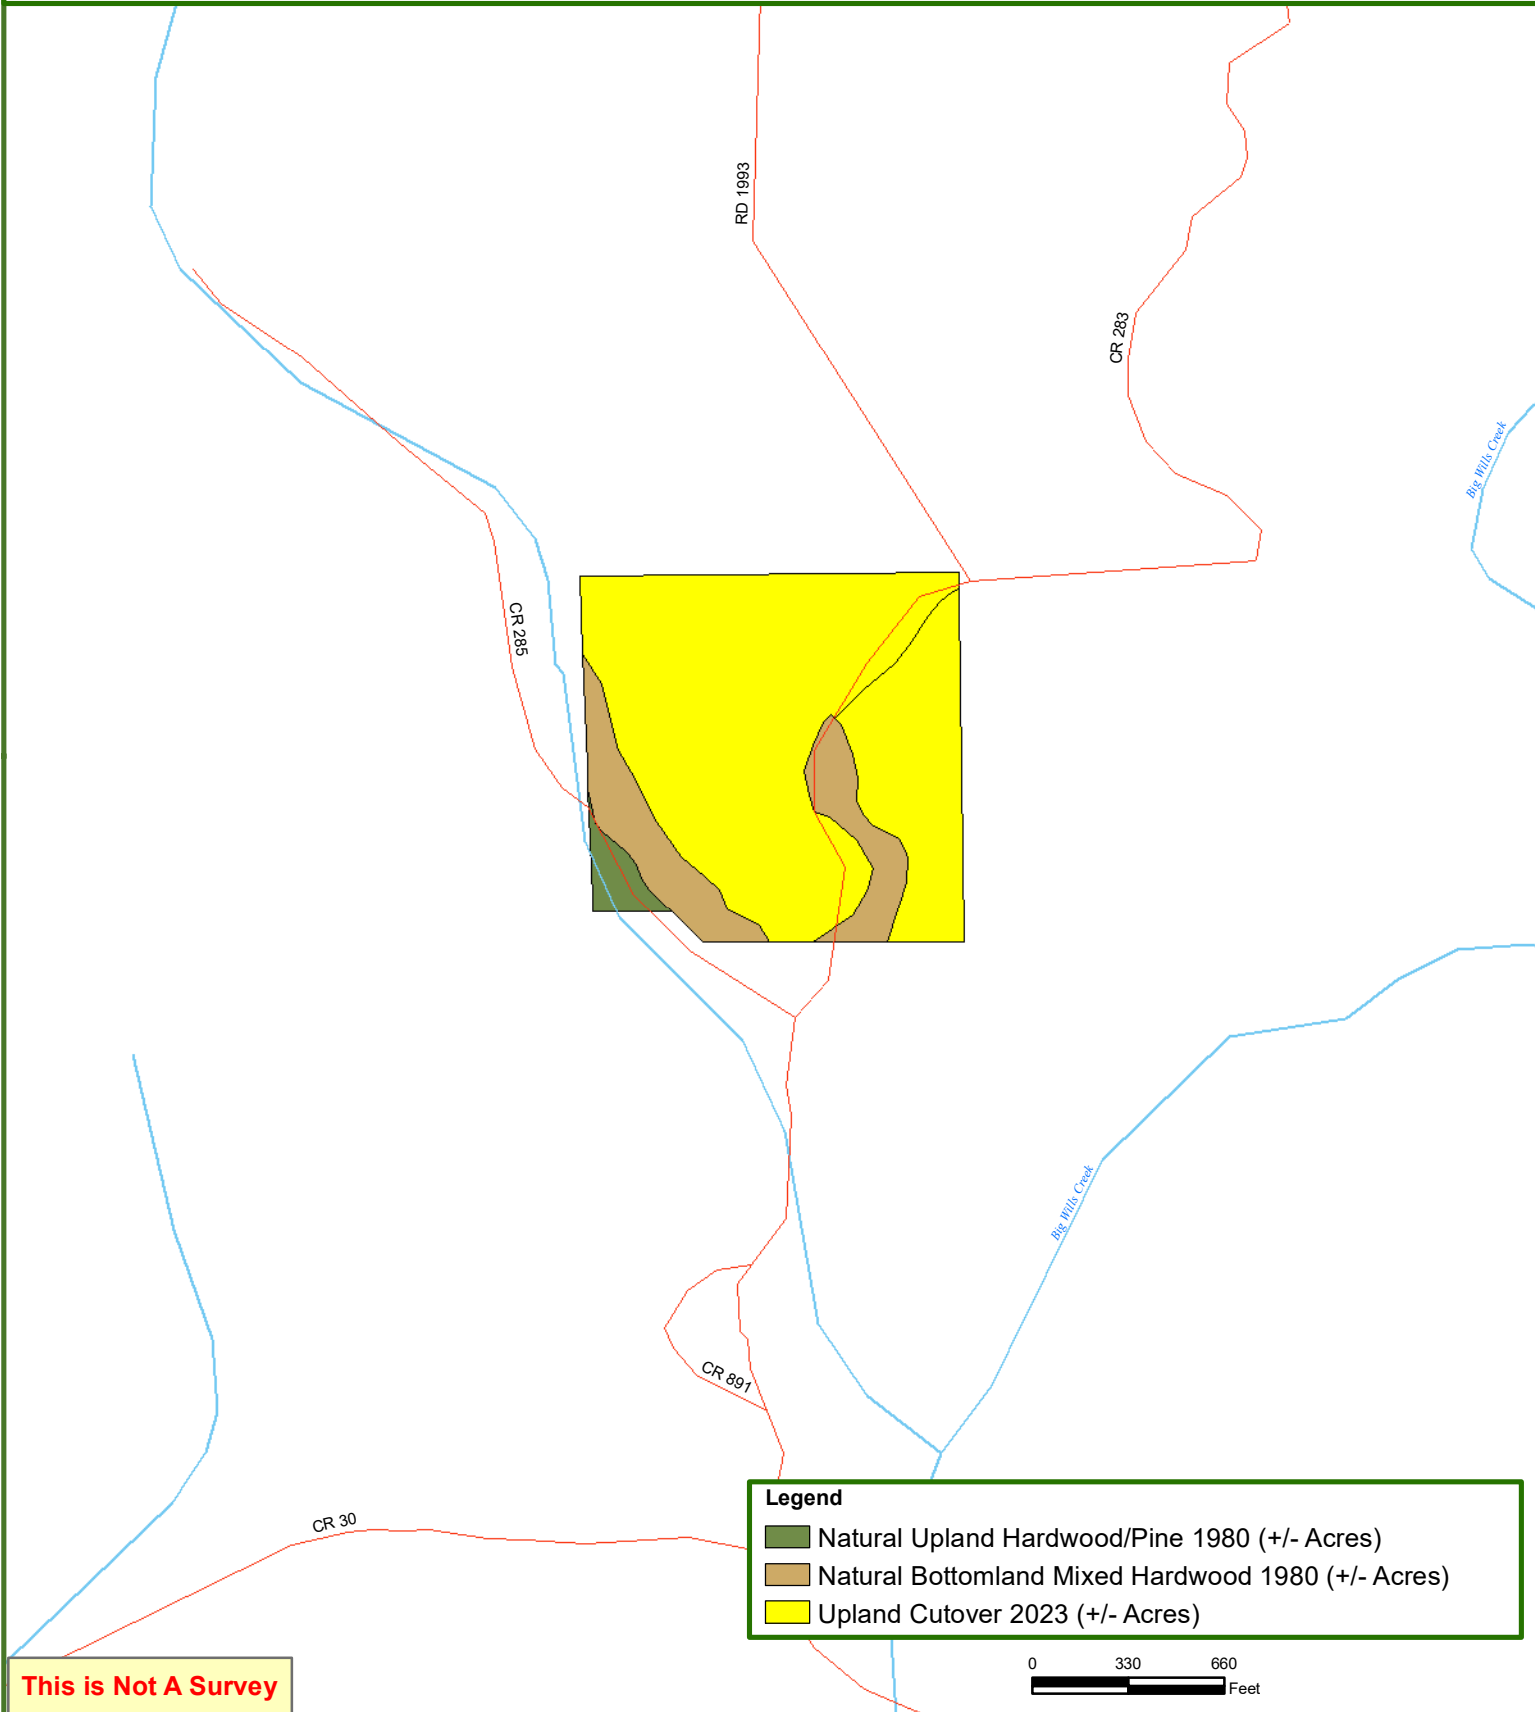

Big Wills Creek #34

Dekalb County, AL

37.00 ± Acres

This is Not A Survey

Legend

- Natural Upland Hardwood/Pine 1980 (+/- Acres)
- Natural Bottomland Mixed Hardwood 1980 (+/- Acres)
- Upland Cutover 2023 (+/- Acres)

This map was produced from information supplied by the seller and the use of aerial photography. The boundary lines portrayed on this map are approximate and could be different than the actual location of the boundaries found in the field.