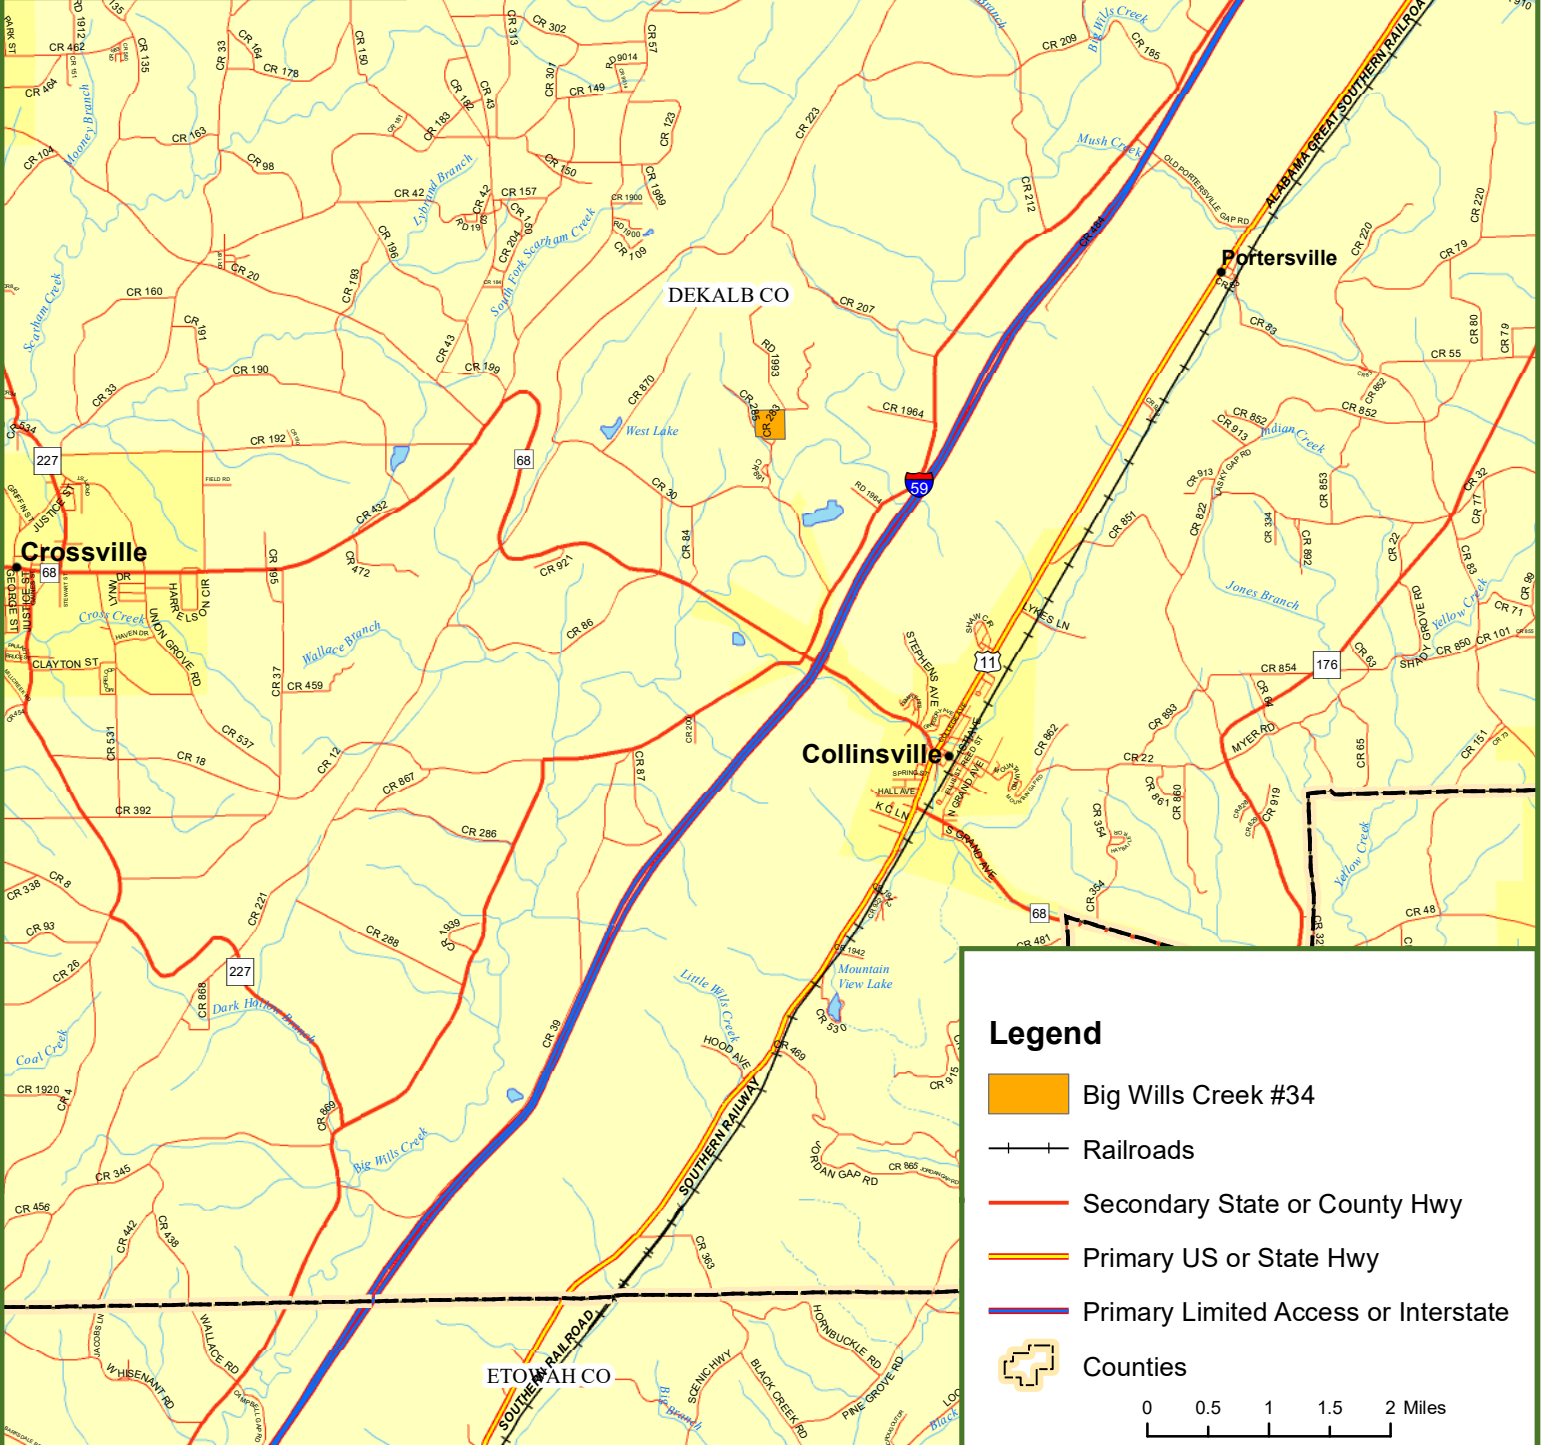

Locus Map

Big Wills Creek #34

Dekalb County, AL

37.00 ± Acres

Legend

- Big Wills Creek #34
- Railroads
- Secondary State or County Hwy
- Primary US or State Hwy
- Primary Limited Access or Interstate
- Counties

0 0.5 1 1.5 2 Miles