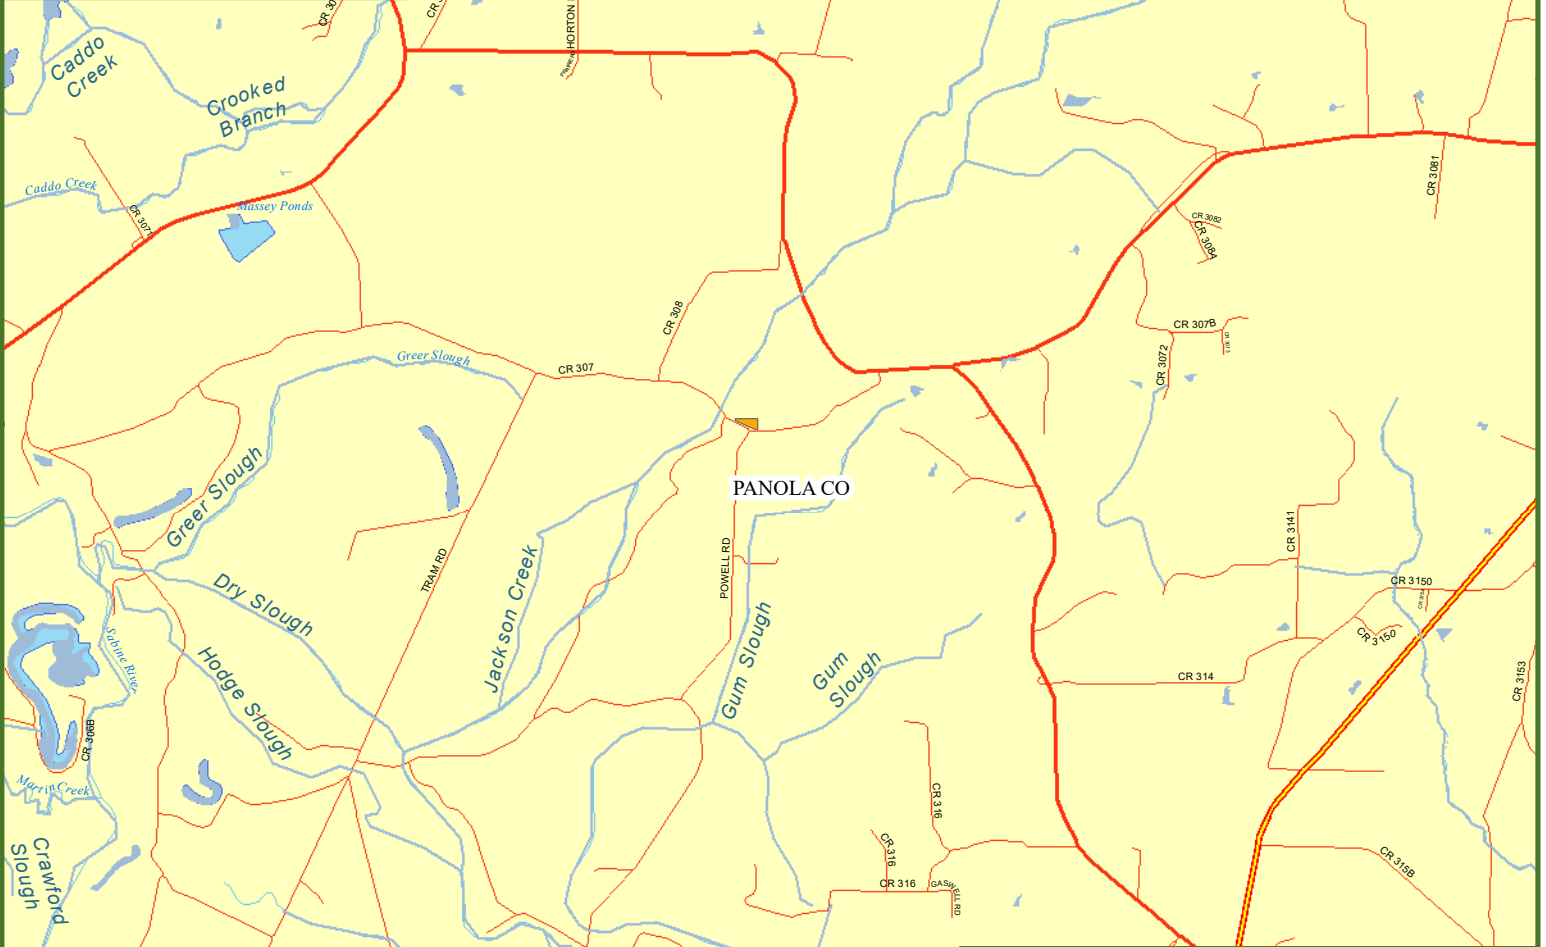

Locus Map Powell_2 Tract Panola County, TX 2.00 ± Acres

Legend

- Powell_2 Tract
- Railroads
- Secondary State or County Hwy
- Primary US or State Hwy
- Primary Limited Access or Interstate
- Counties

0 0.5 1 Miles