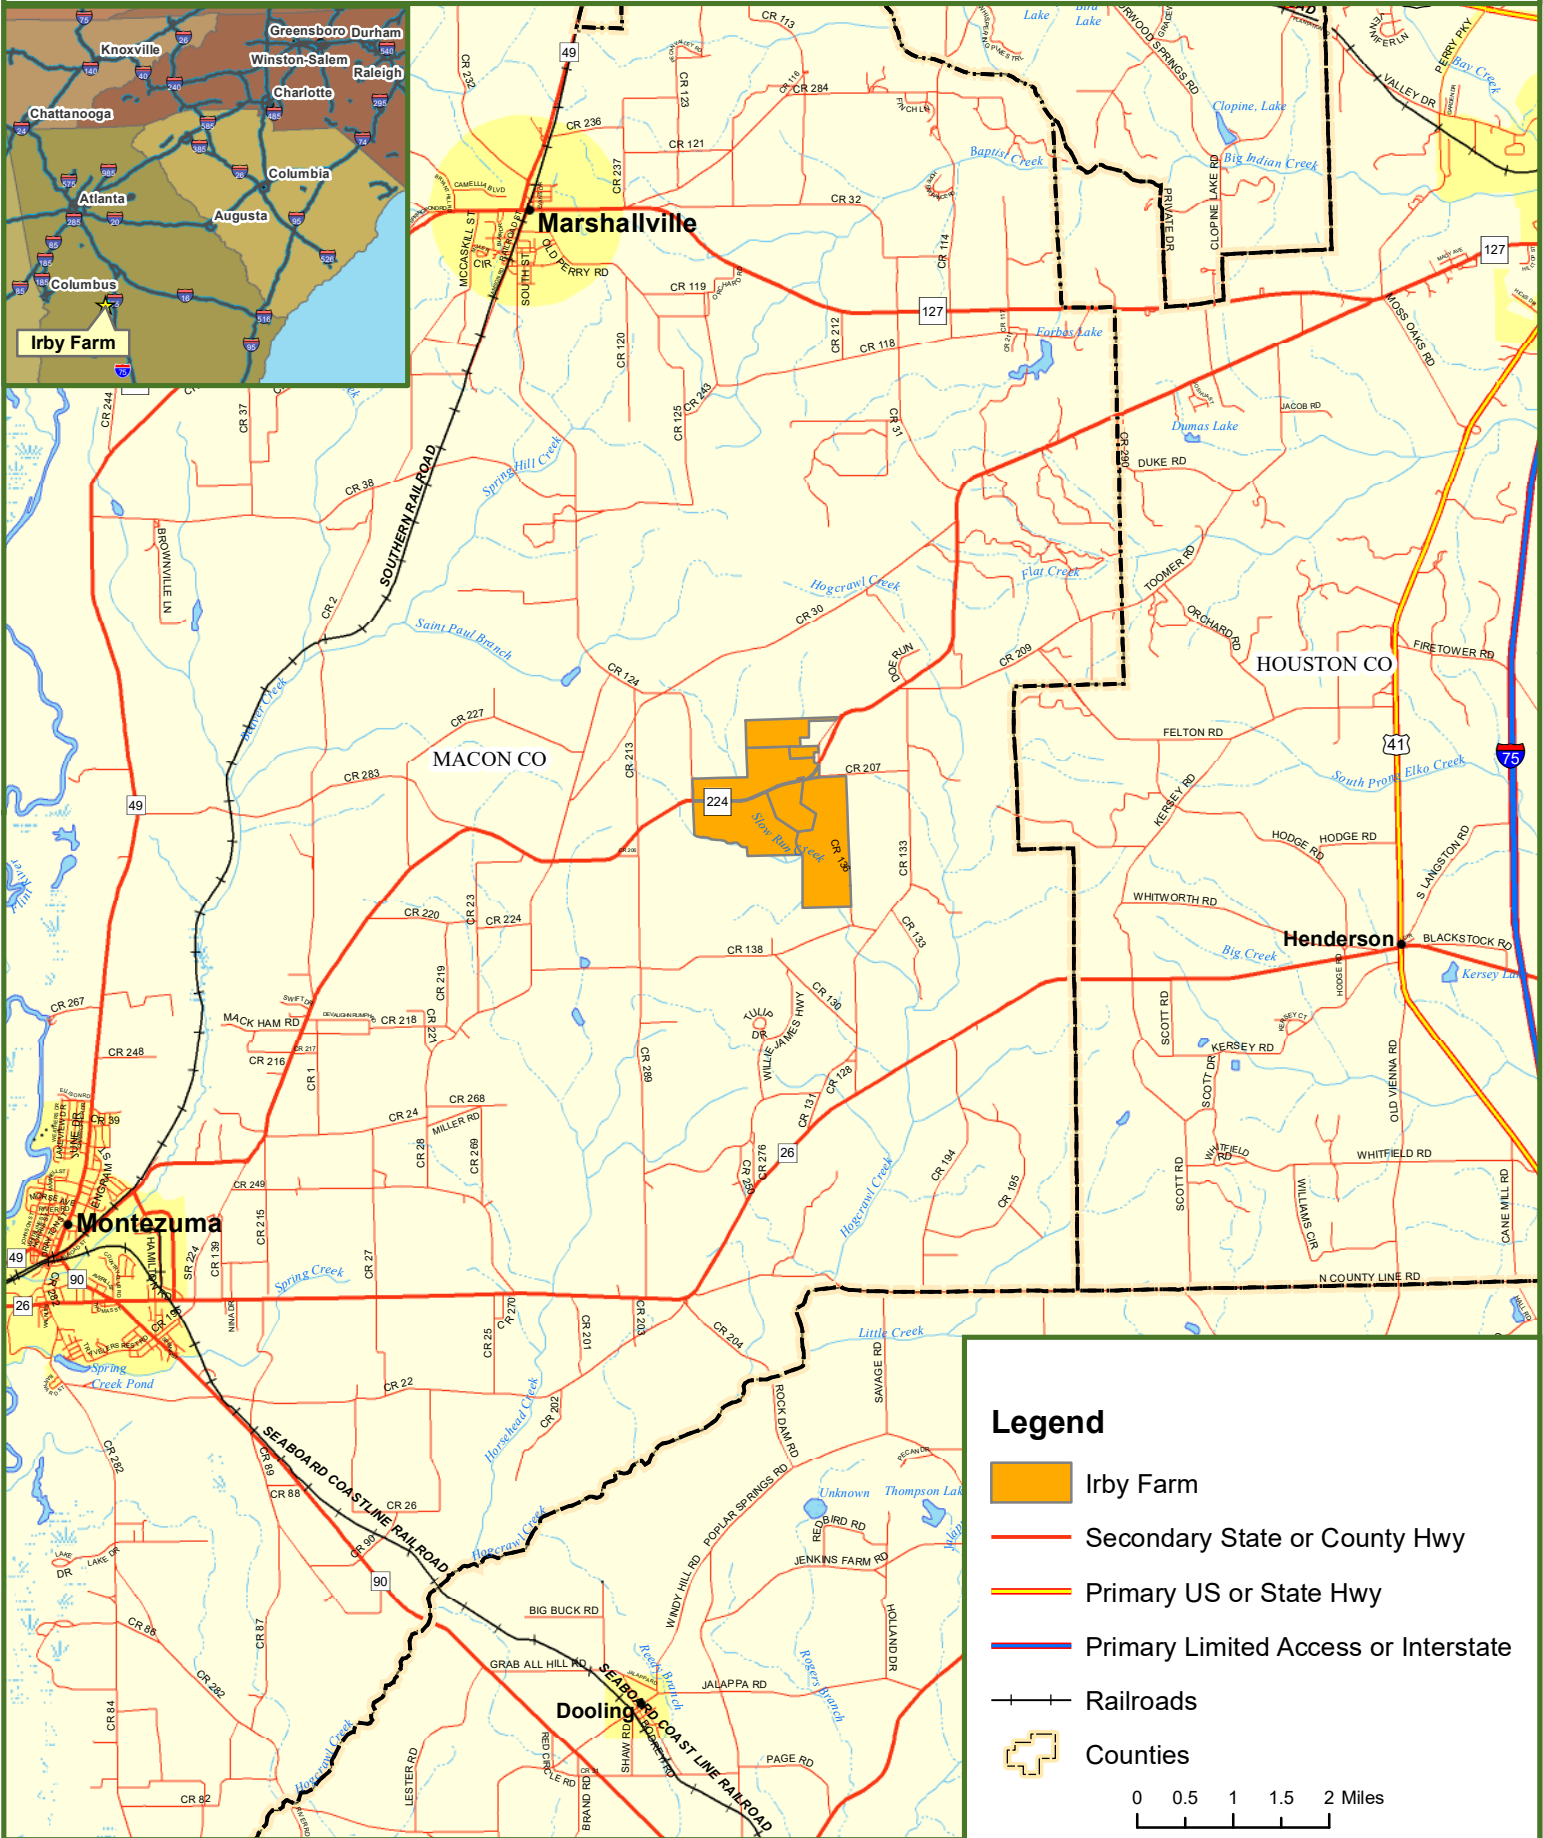

# Locus Map Irby Farm Macon County, GA 1,189 +/- Acres

### Legend

-  Irby Farm
-  Secondary State or County Hwy
-  Primary US or State Hwy
-  Primary Limited Access or Interstate
-  Railroads
-  Counties