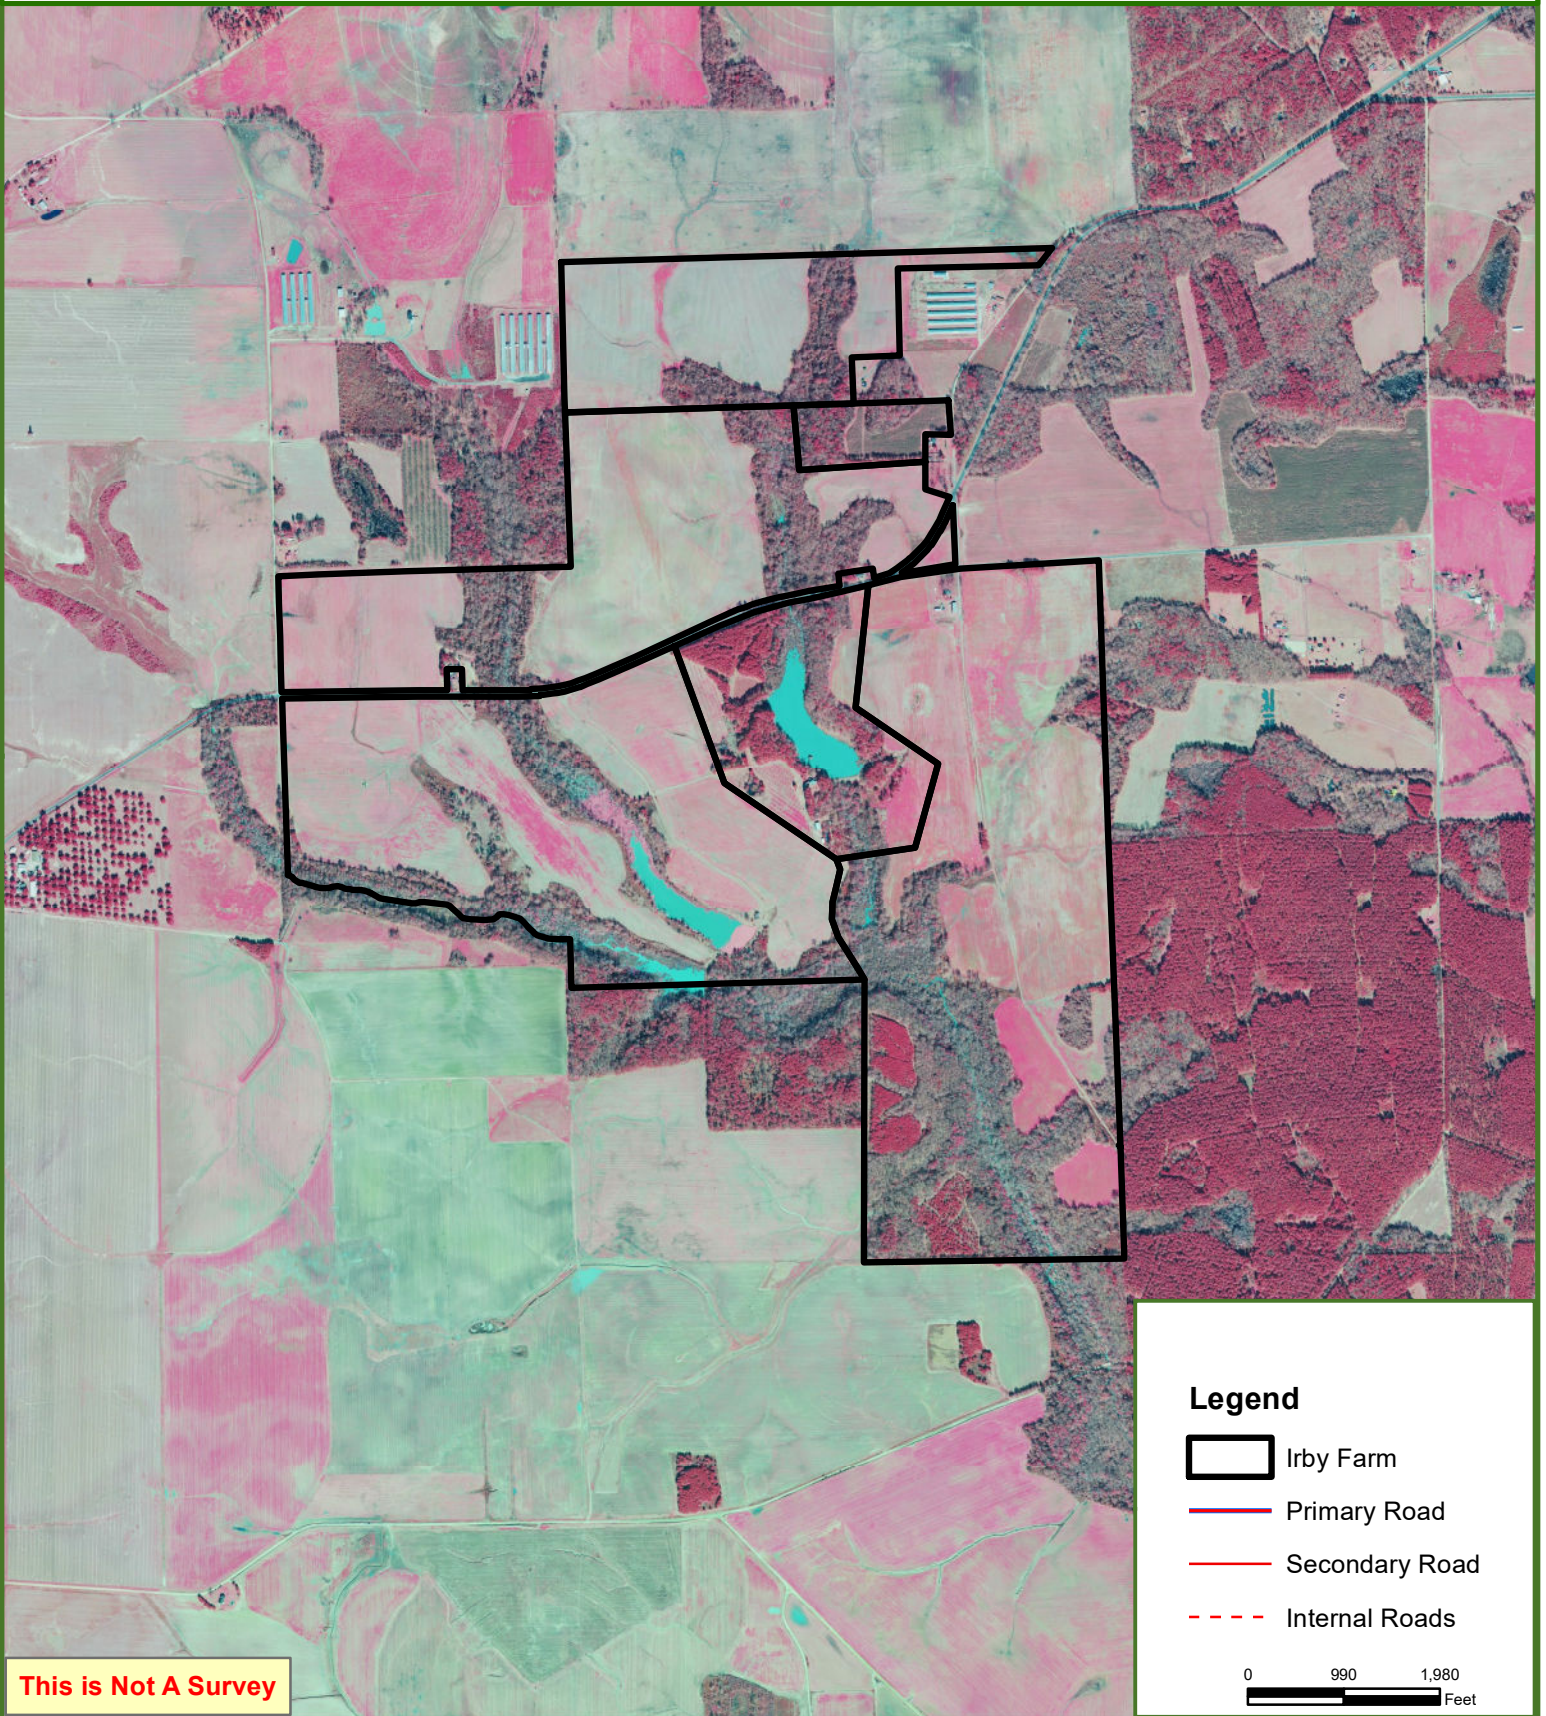

# Irby Farm

1,189 +/- Acres  
Macon County, GA

This is Not A Survey

### Legend

-  Irby Farm
-  Primary Road
-  Secondary Road
-  Internal Roads

0 990 1,980  
Feet

This map was produced from information supplied by the seller and the use of aerial photography. The boundary lines portrayed on this map are approximate and could be different than the actual location of the boundaries found in the field.