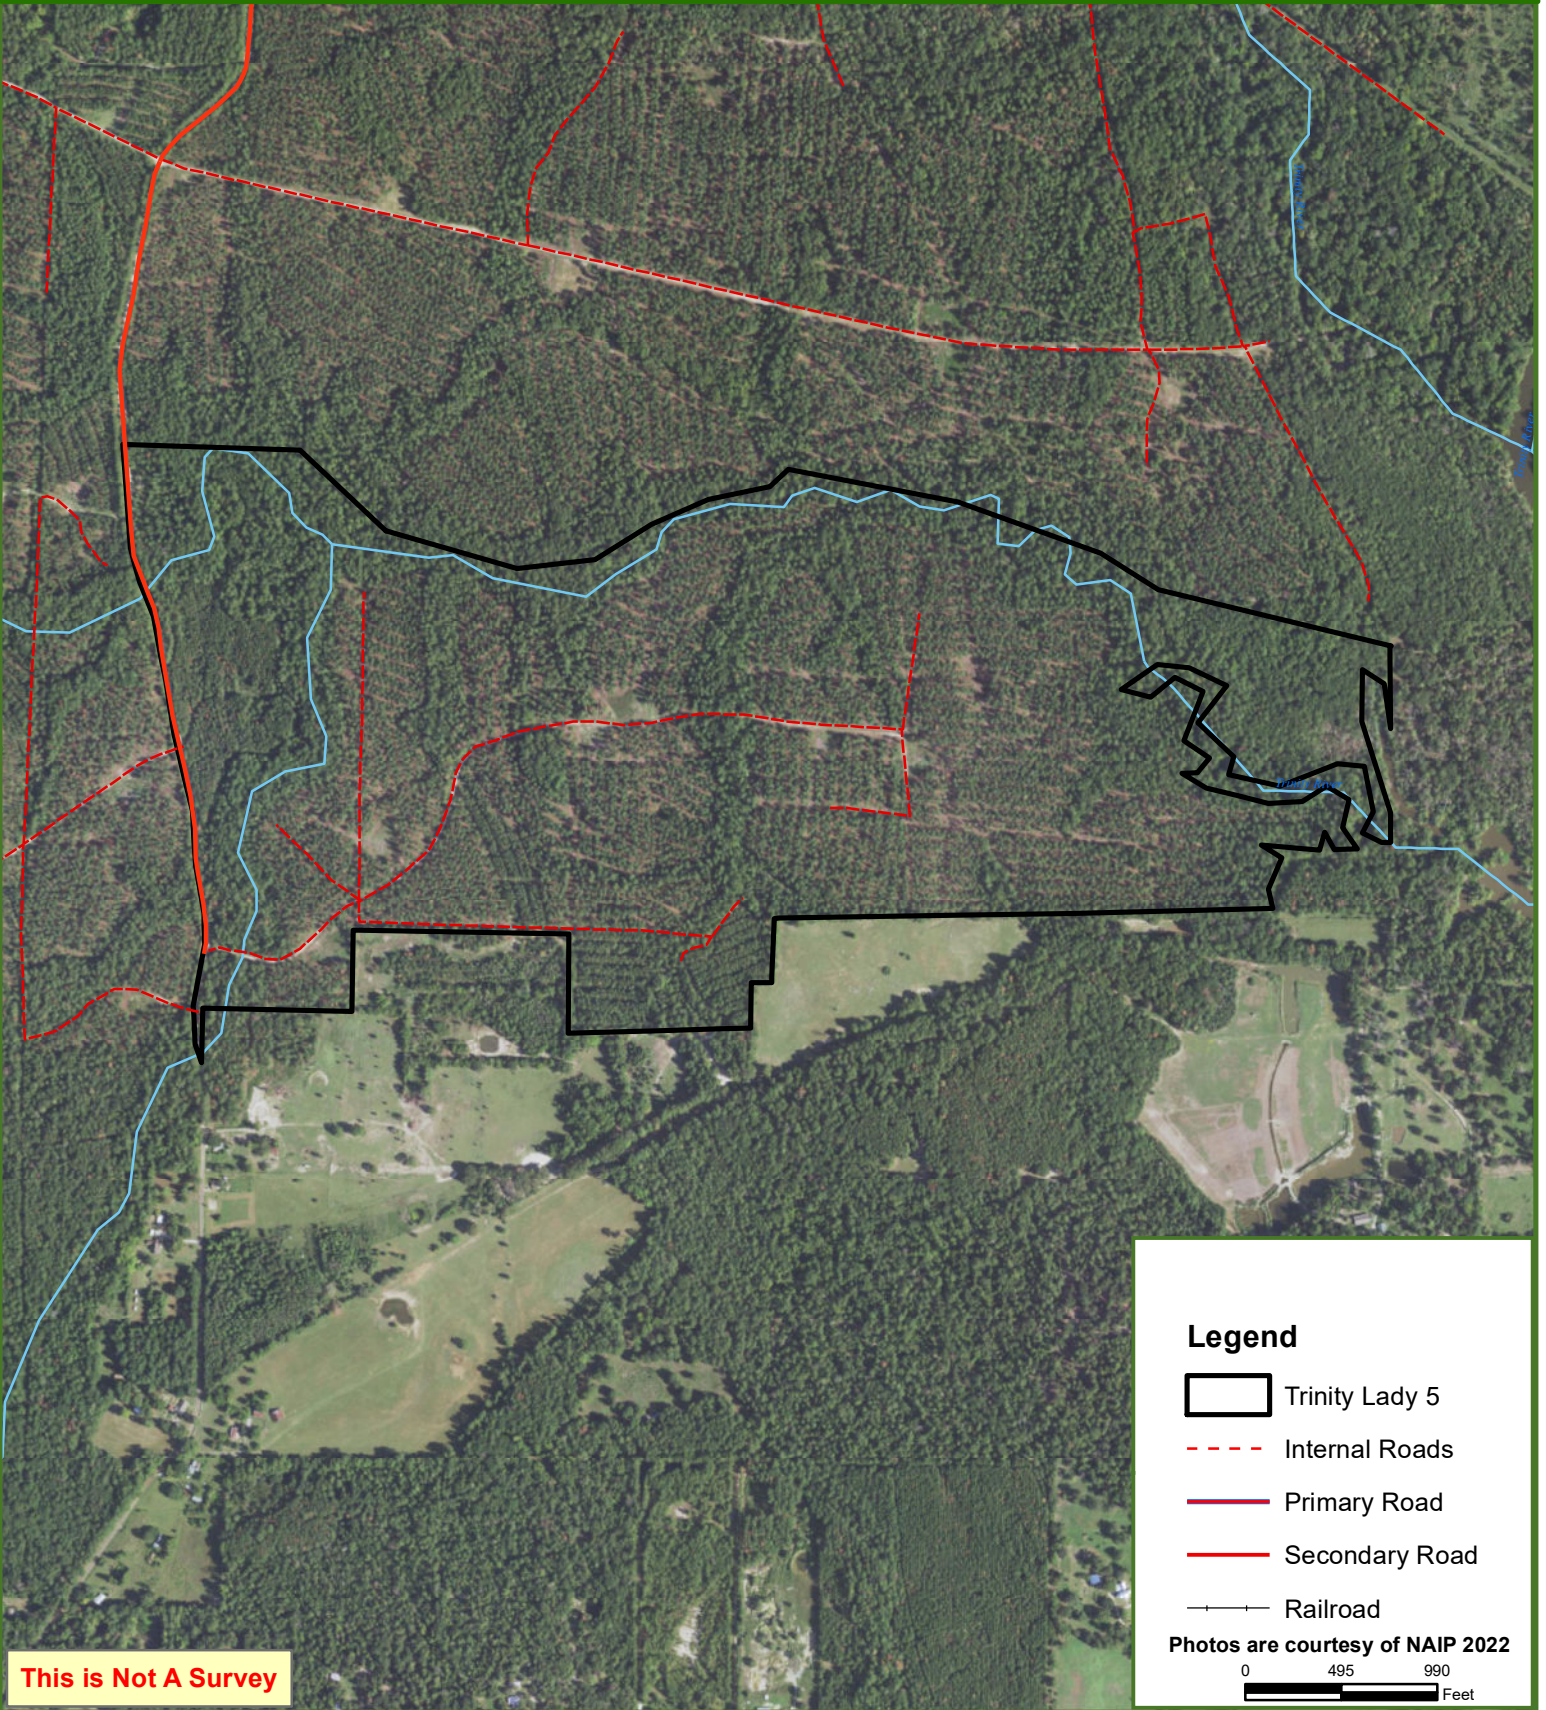

# Trinity Lady 5

## Trinity County, TX

304.00 ± Acres

### Legend

-  Trinity Lady 5
-  Internal Roads
-  Primary Road
-  Secondary Road
-  Railroad

Photos are courtesy of NAIP 2022

0 495 990  
Feet

**This is Not A Survey**

This map was produced from information supplied by the seller and the use of aerial photography. The boundary lines portrayed on this map are approximate and could be different than the actual location of the boundaries found in the field.