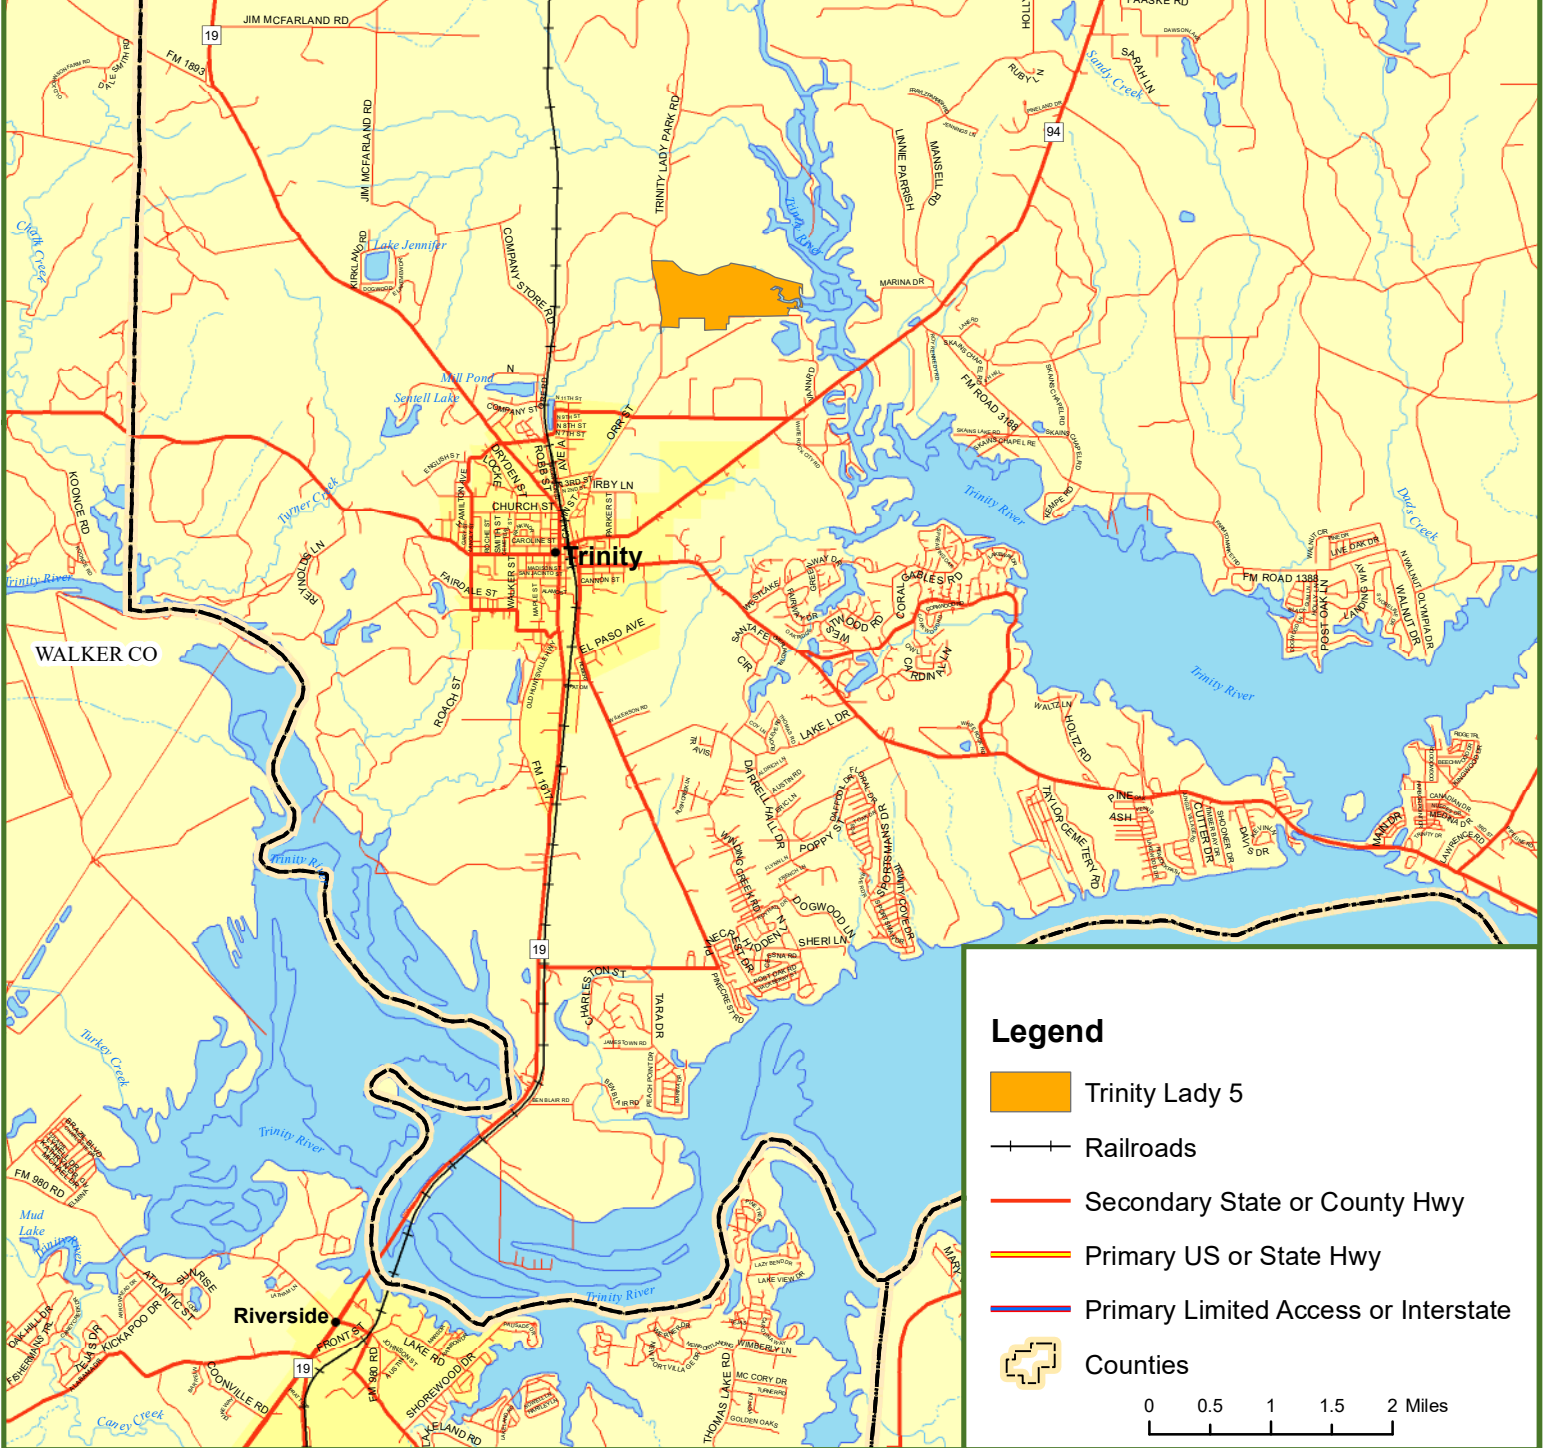

Locus Map Trinity Lady 5 Trinity County, TX 304.00 ± Acres

Legend

-  Trinity Lady 5
-  Railroads
-  Secondary State or County Hwy
-  Primary US or State Hwy
-  Primary Limited Access or Interstate
-  Counties