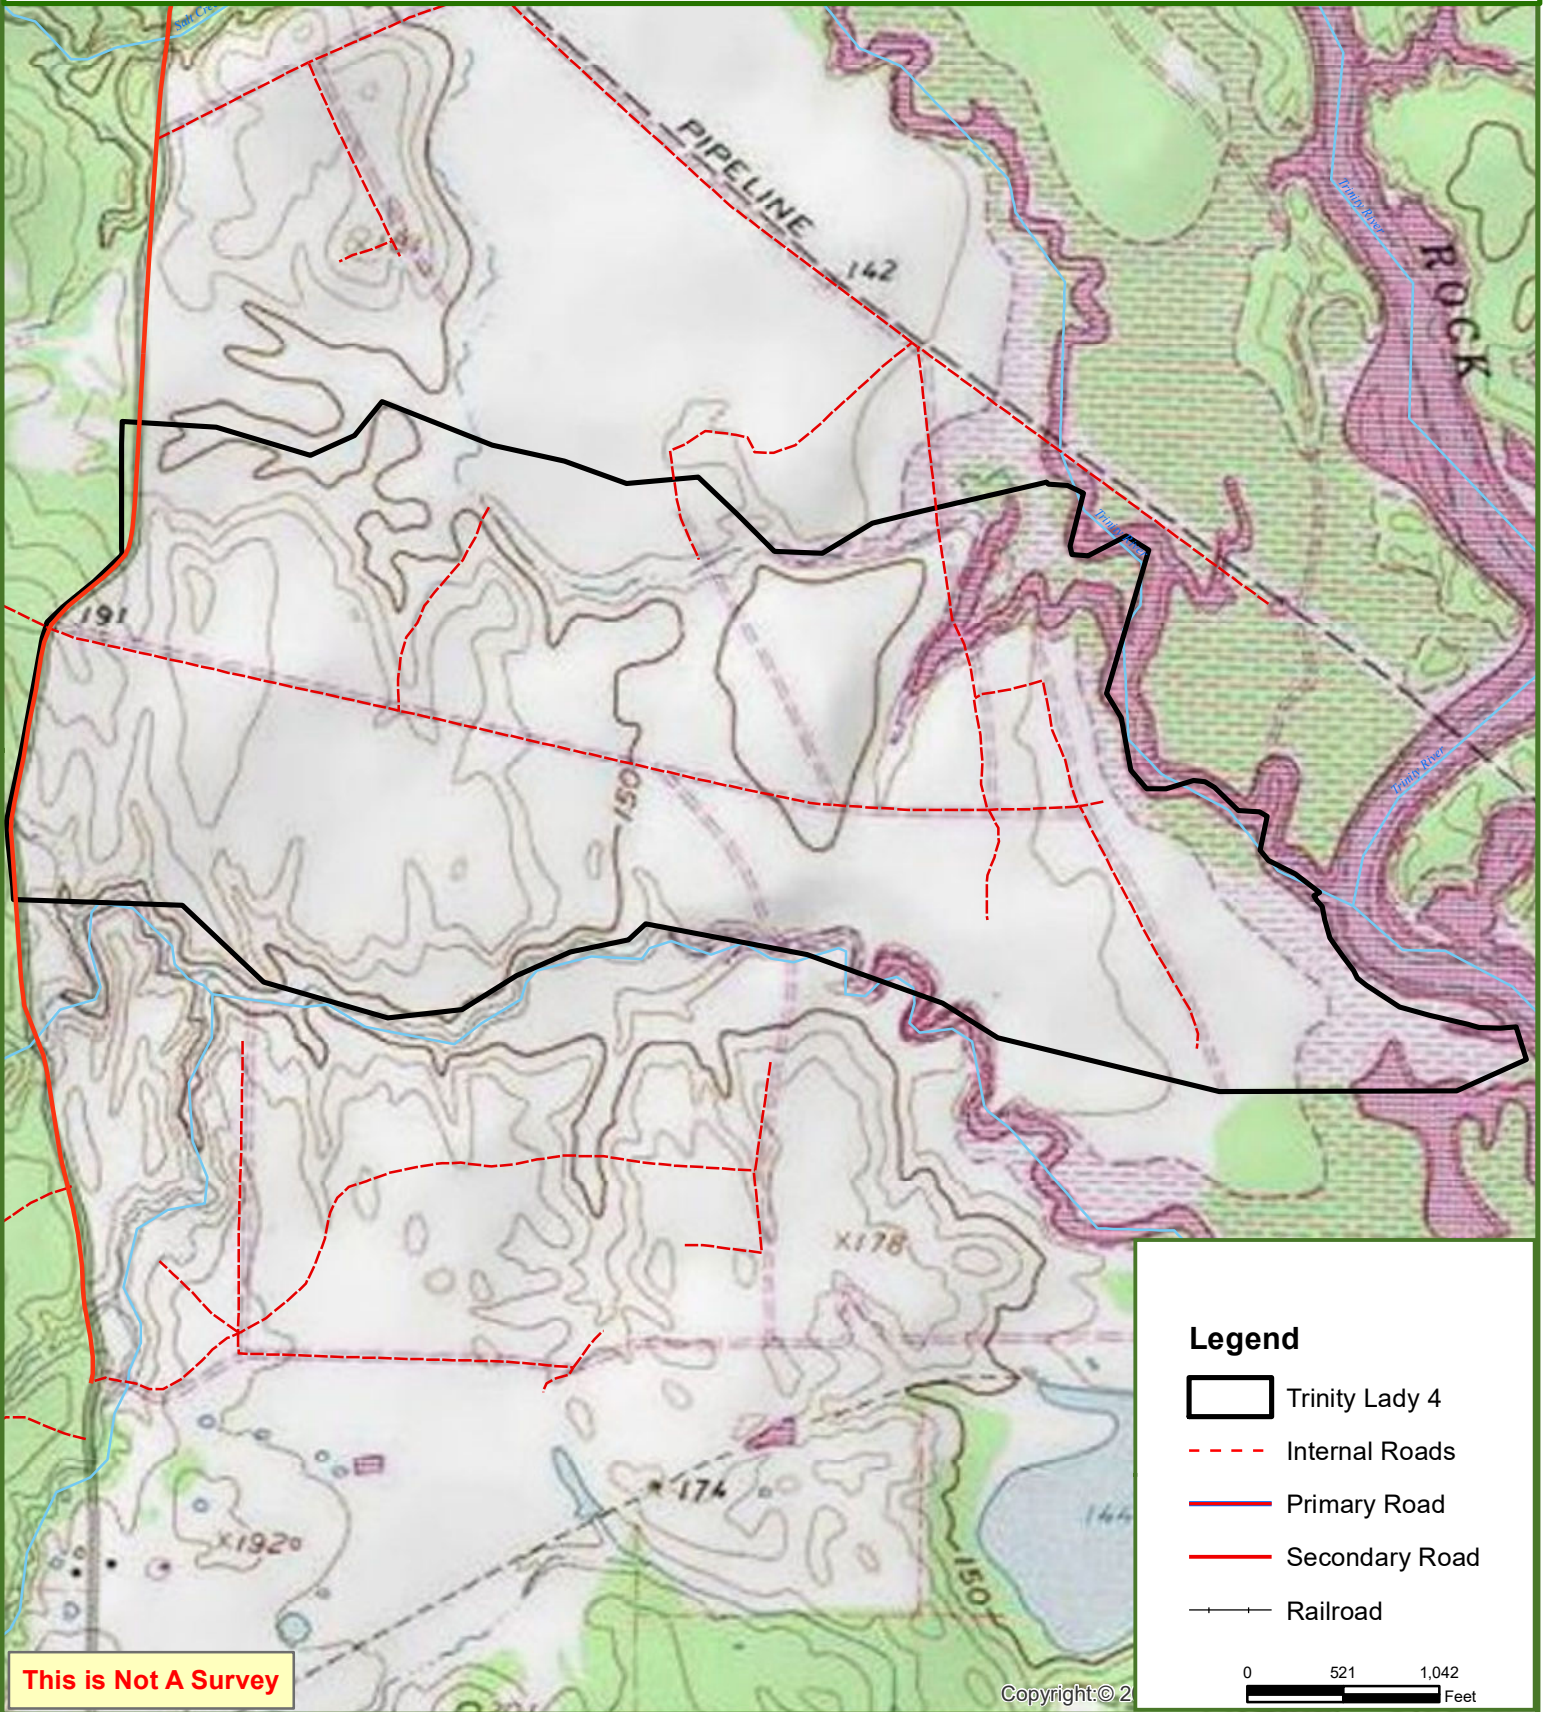

Trinity Lady 4

Trinity County, TX

401.00 ± Acres

This is Not A Survey

Copyright: © 2

0 521 1,042 Feet

This map was produced from information supplied by the seller and the use of aerial photography. The boundary lines portrayed on this map are approximate and could be different than the actual location of the boundaries found in the field.