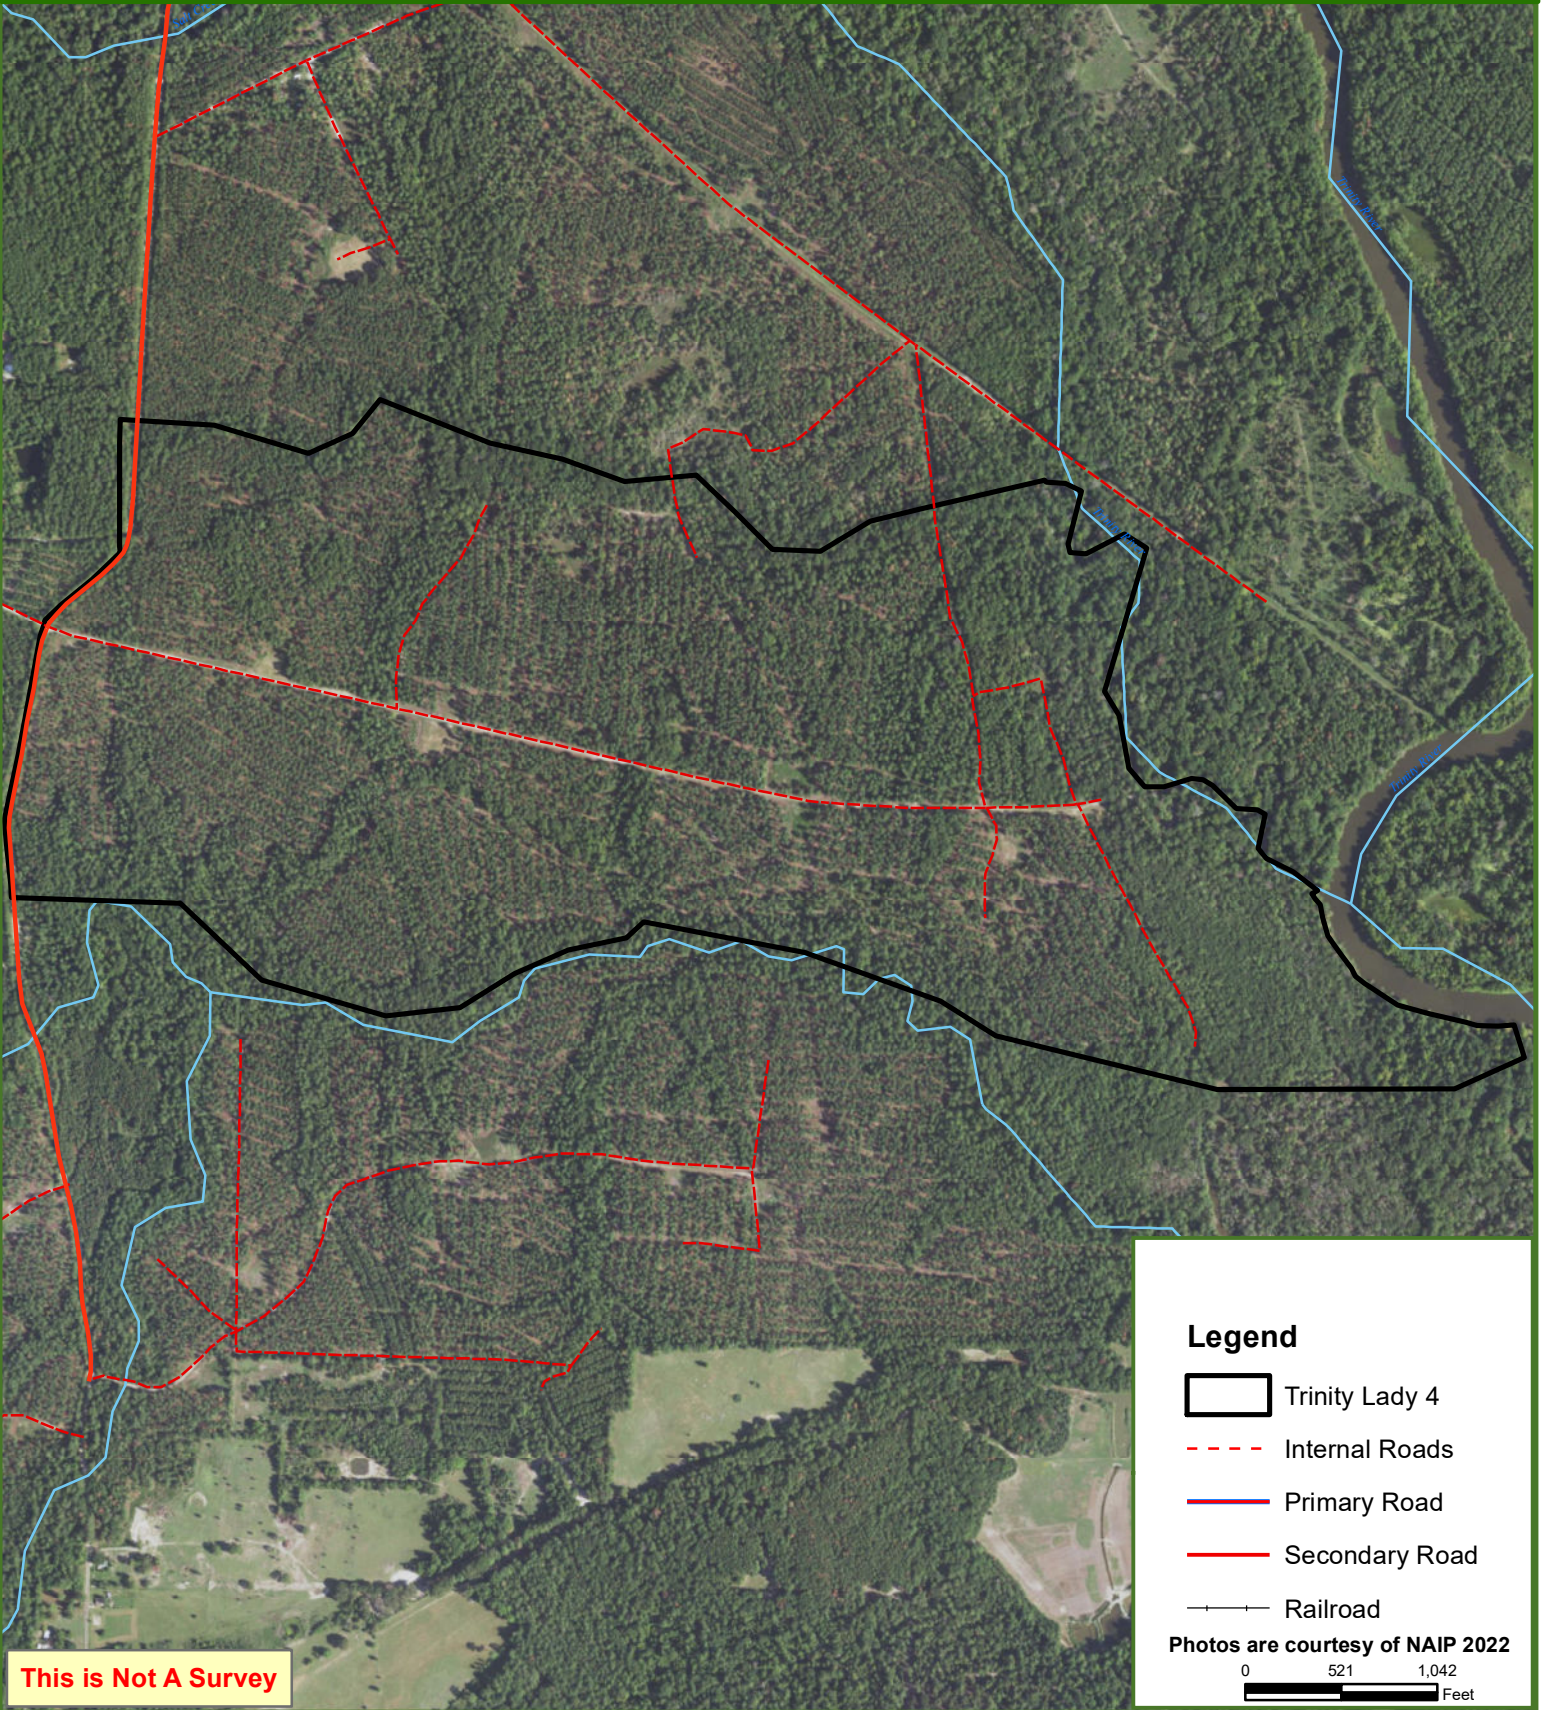

Trinity Lady 4

Trinity County, TX

401.00 ± Acres

This map was produced from information supplied by the seller and the use of aerial photography. The boundary lines portrayed on this map are approximate and could be different than the actual location of the boundaries found in the field.