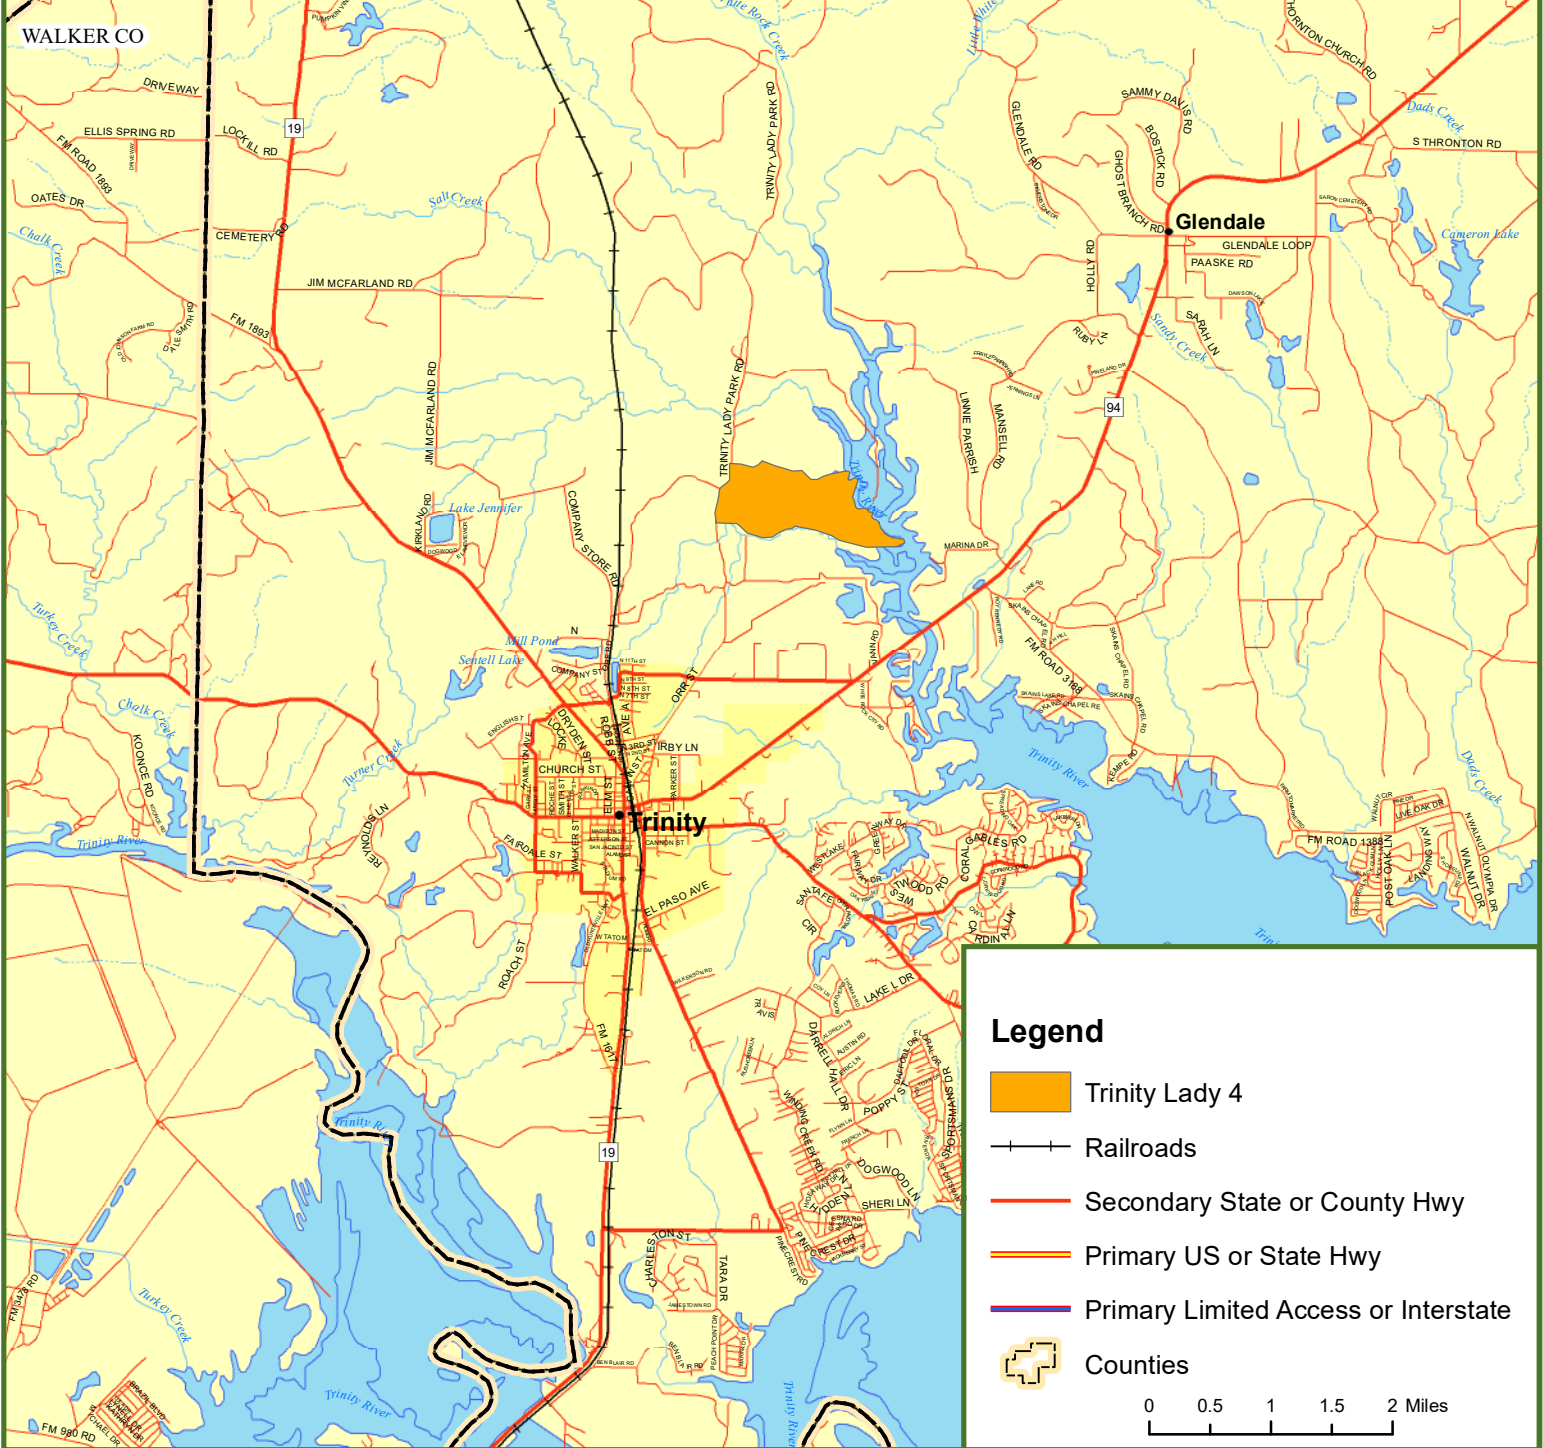

Locus Map Trinity Lady 4 Trinity County, TX 401.00 ± Acres

Legend

-  Trinity Lady 4
-  Railroads
-  Secondary State or County Hwy
-  Primary US or State Hwy
-  Primary Limited Access or Interstate
-  Counties