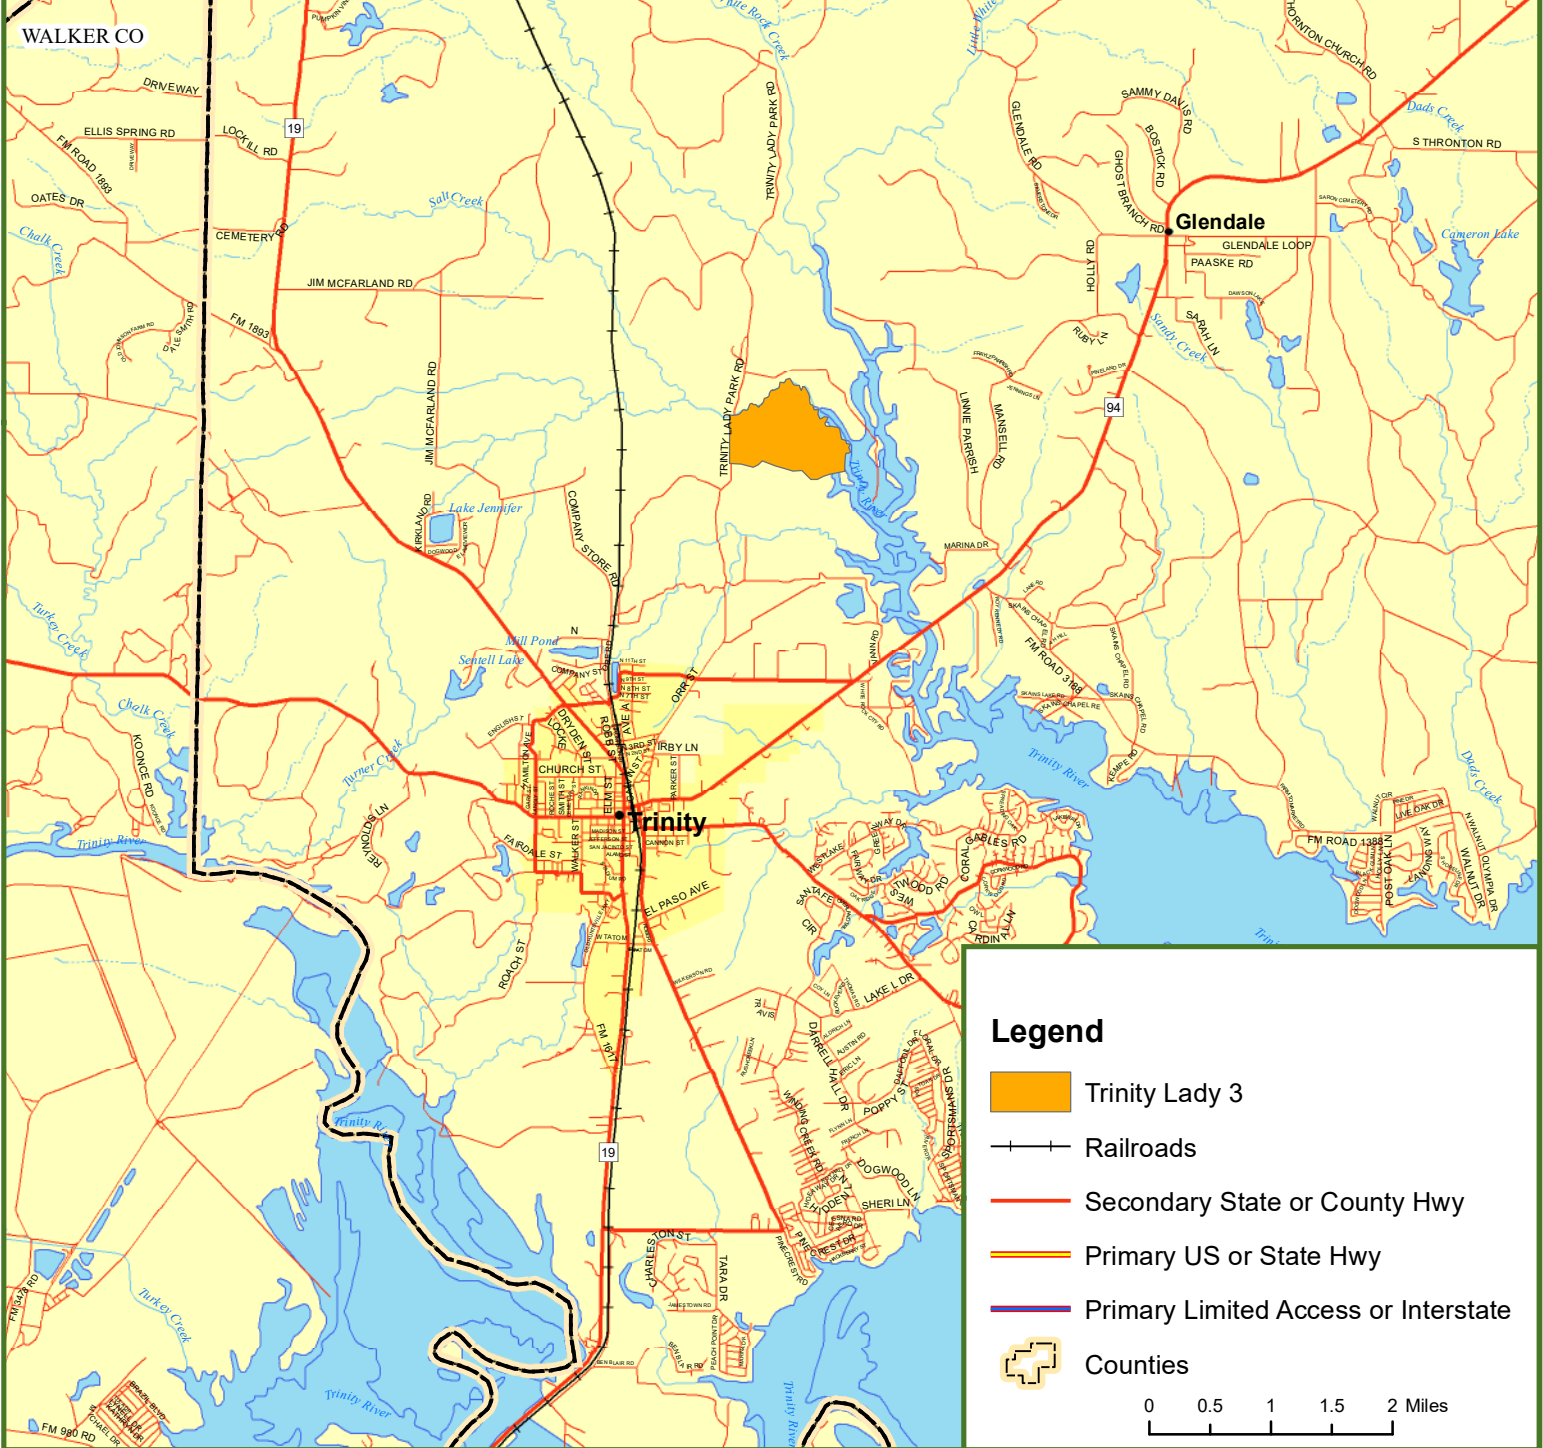

Locus Map Trinity Lady 3 Trinity County, TX 332.00 ± Acres

Legend

-  Trinity Lady 3
-  Railroads
-  Secondary State or County Hwy
-  Primary US or State Hwy
-  Primary Limited Access or Interstate
-  Counties