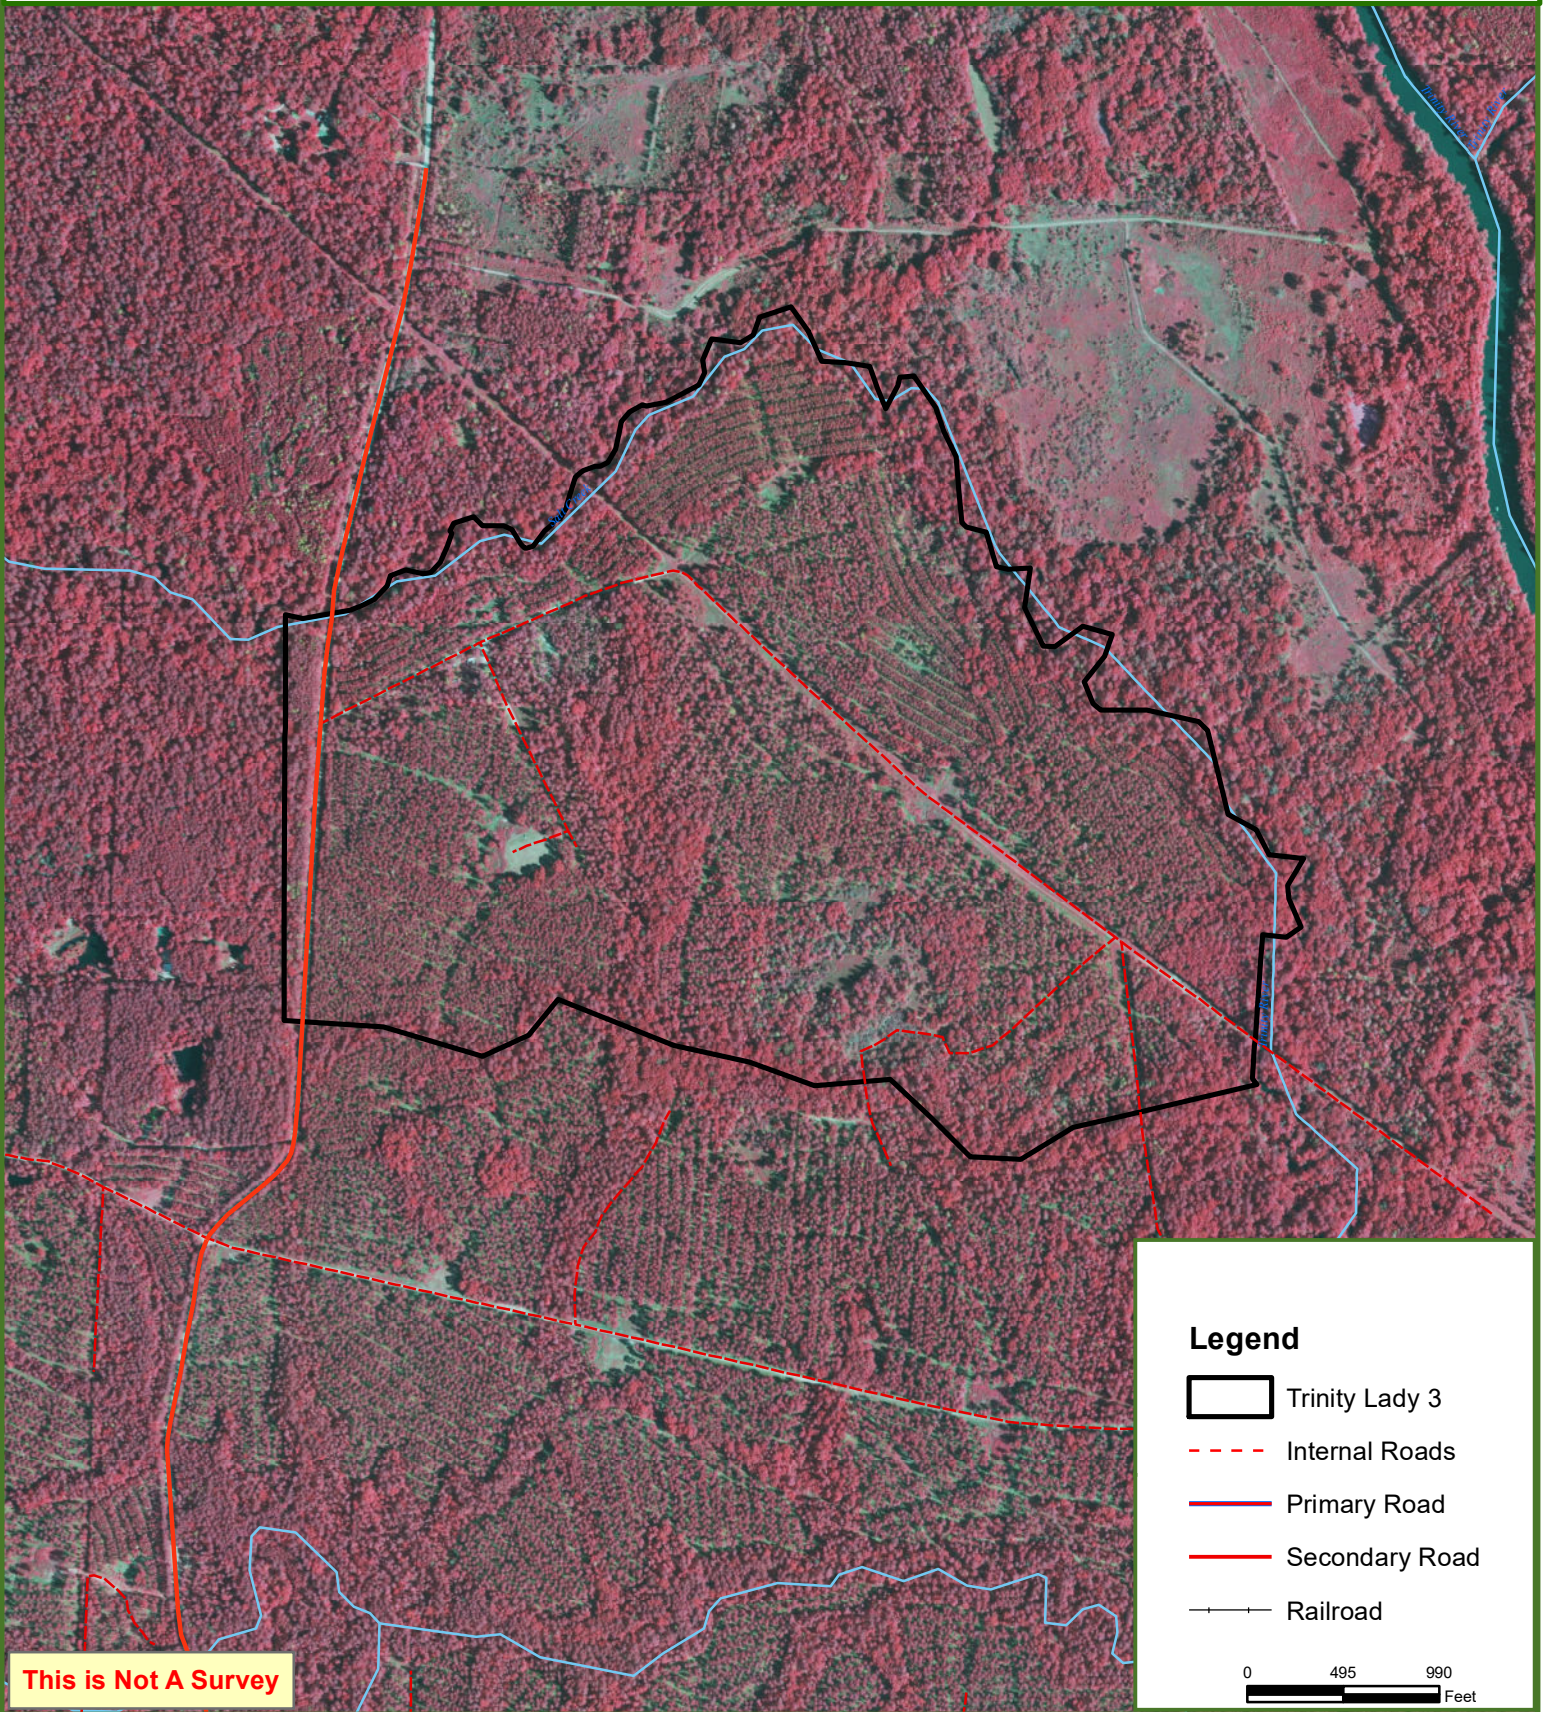

Trinity Lady 3

Trinity County, TX

332.00 ± Acres

This is Not A Survey

Legend

- Trinity Lady 3
- Internal Roads
- Primary Road
- Secondary Road
- Railroad

0 495 990 Feet

This map was produced from information supplied by the seller and the use of aerial photography. The boundary lines portrayed on this map are approximate and could be different than the actual location of the boundaries found in the field.