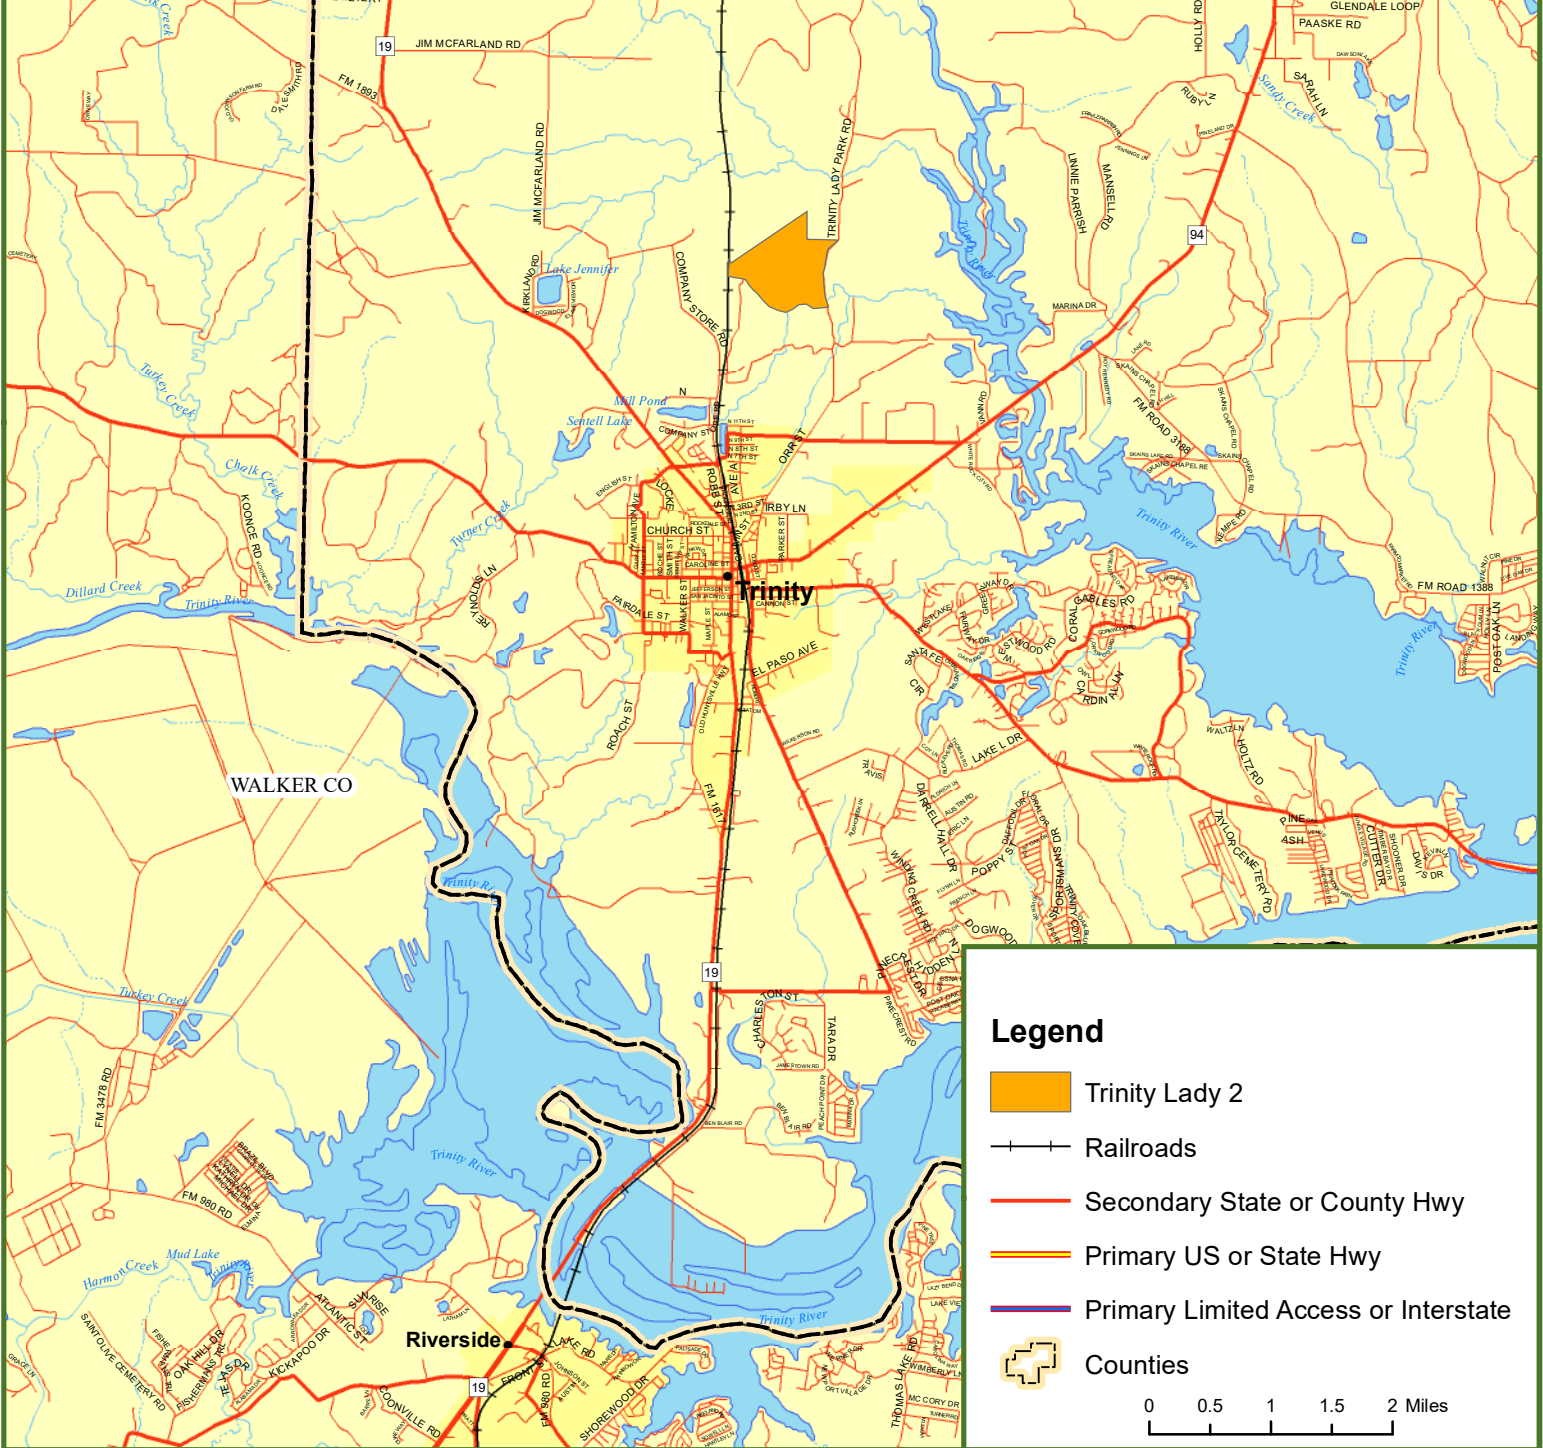

# Locus Map Trinity Lady 2 Trinity County, TX 256.00 ± Acres

### Legend

-  Trinity Lady 2
-  Railroads
-  Secondary State or County Hwy
-  Primary US or State Hwy
-  Primary Limited Access or Interstate
-  Counties