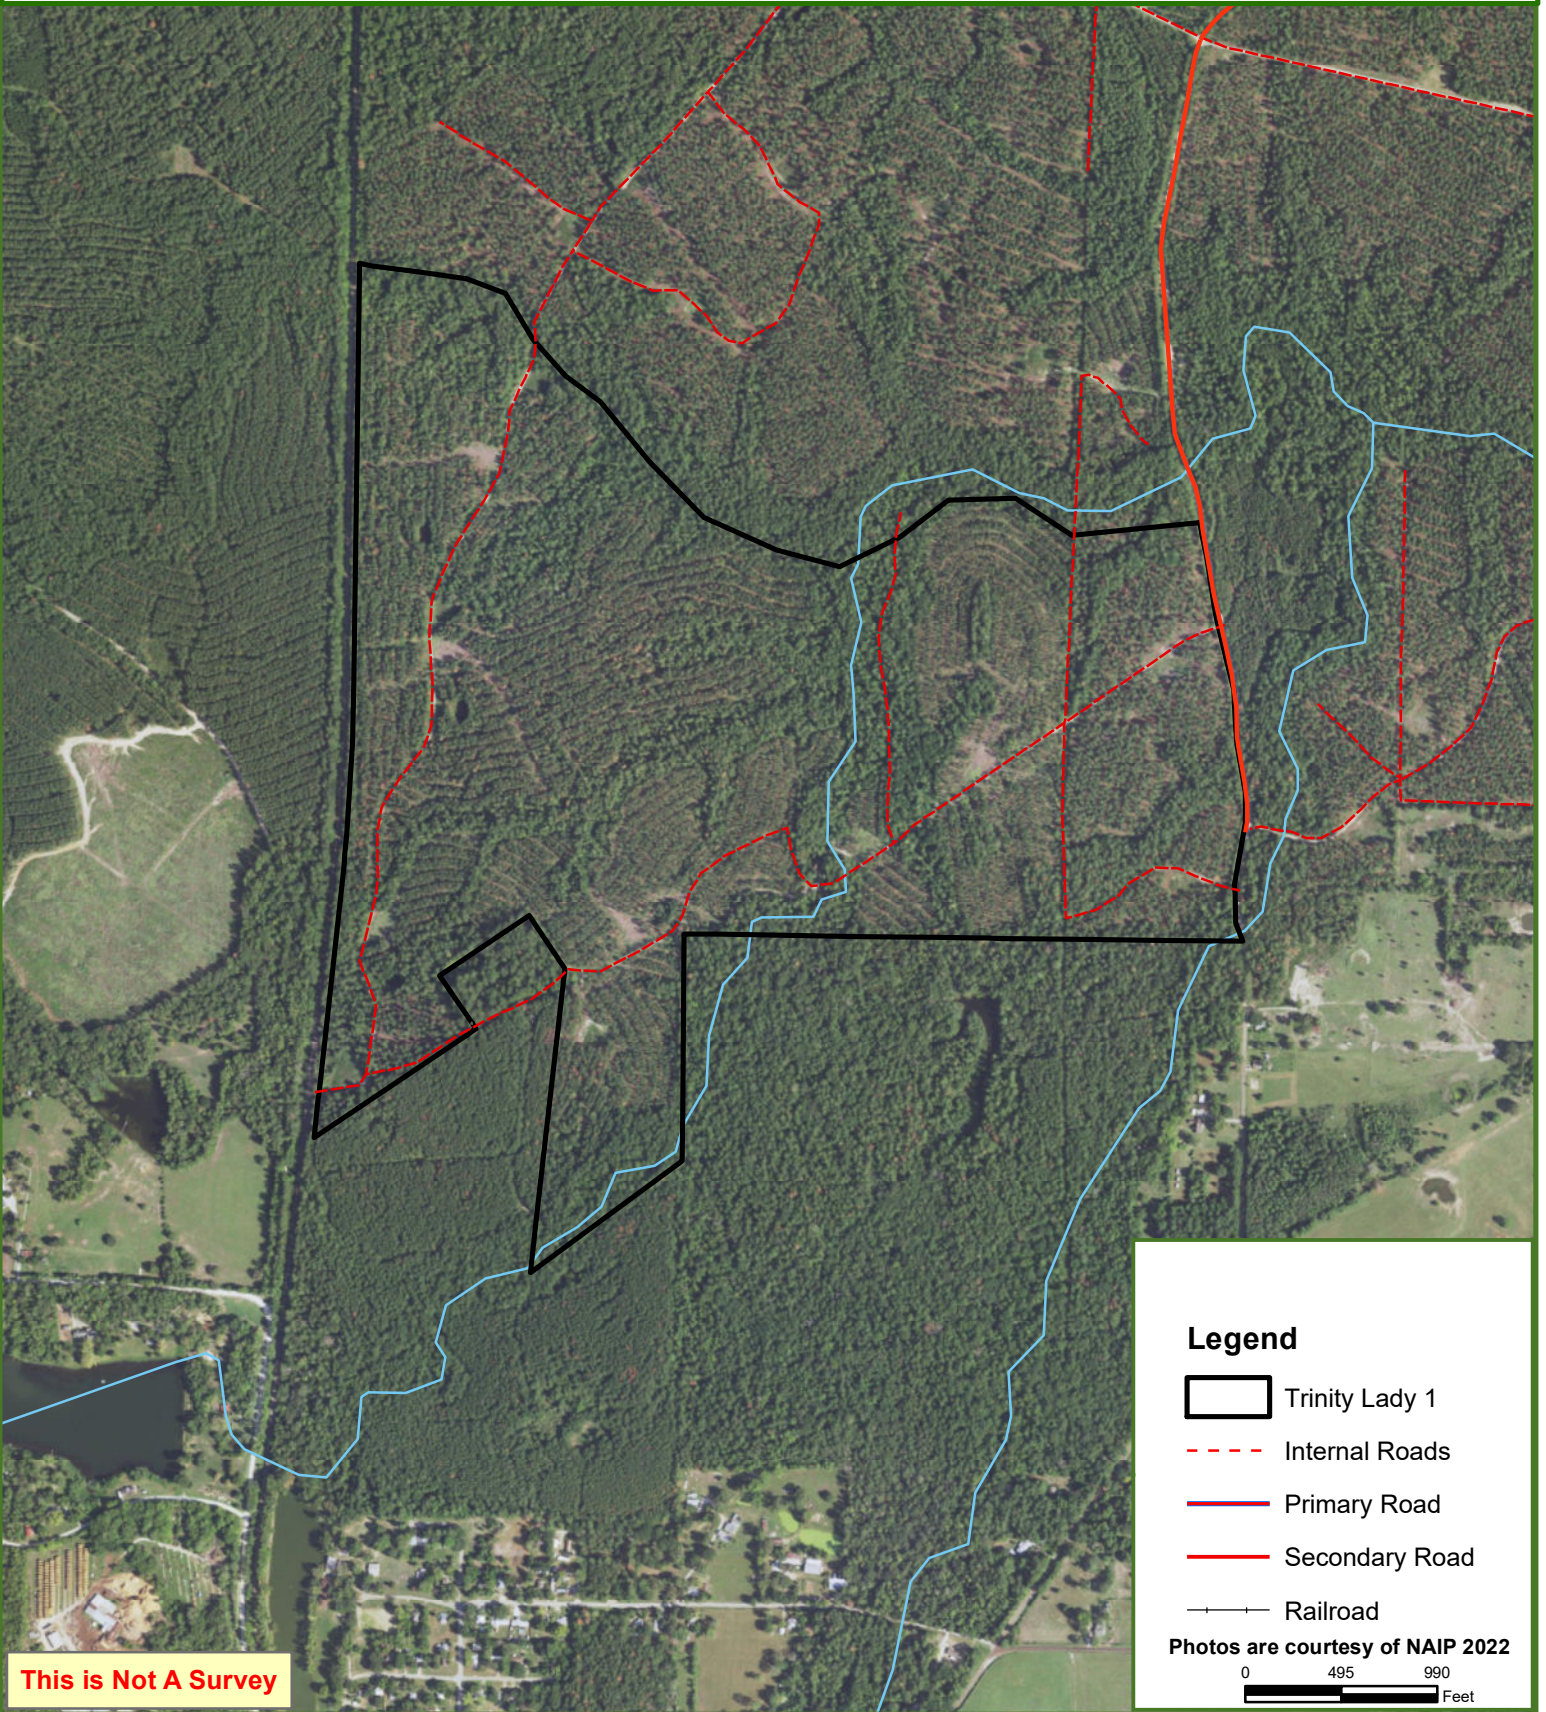

Triniyt Lady 1

Trinity County, TX

294.00 ± Acres

Legend

-  Trinity Lady 1
-  Internal Roads
-  Primary Road
-  Secondary Road
-  Railroad

Photos are courtesy of NAIP 2022

This is Not A Survey

This map was produced from information supplied by the seller and the use of aerial photography. The boundary lines portrayed on this map are approximate and could be different than the actual location of the boundaries found in the field.