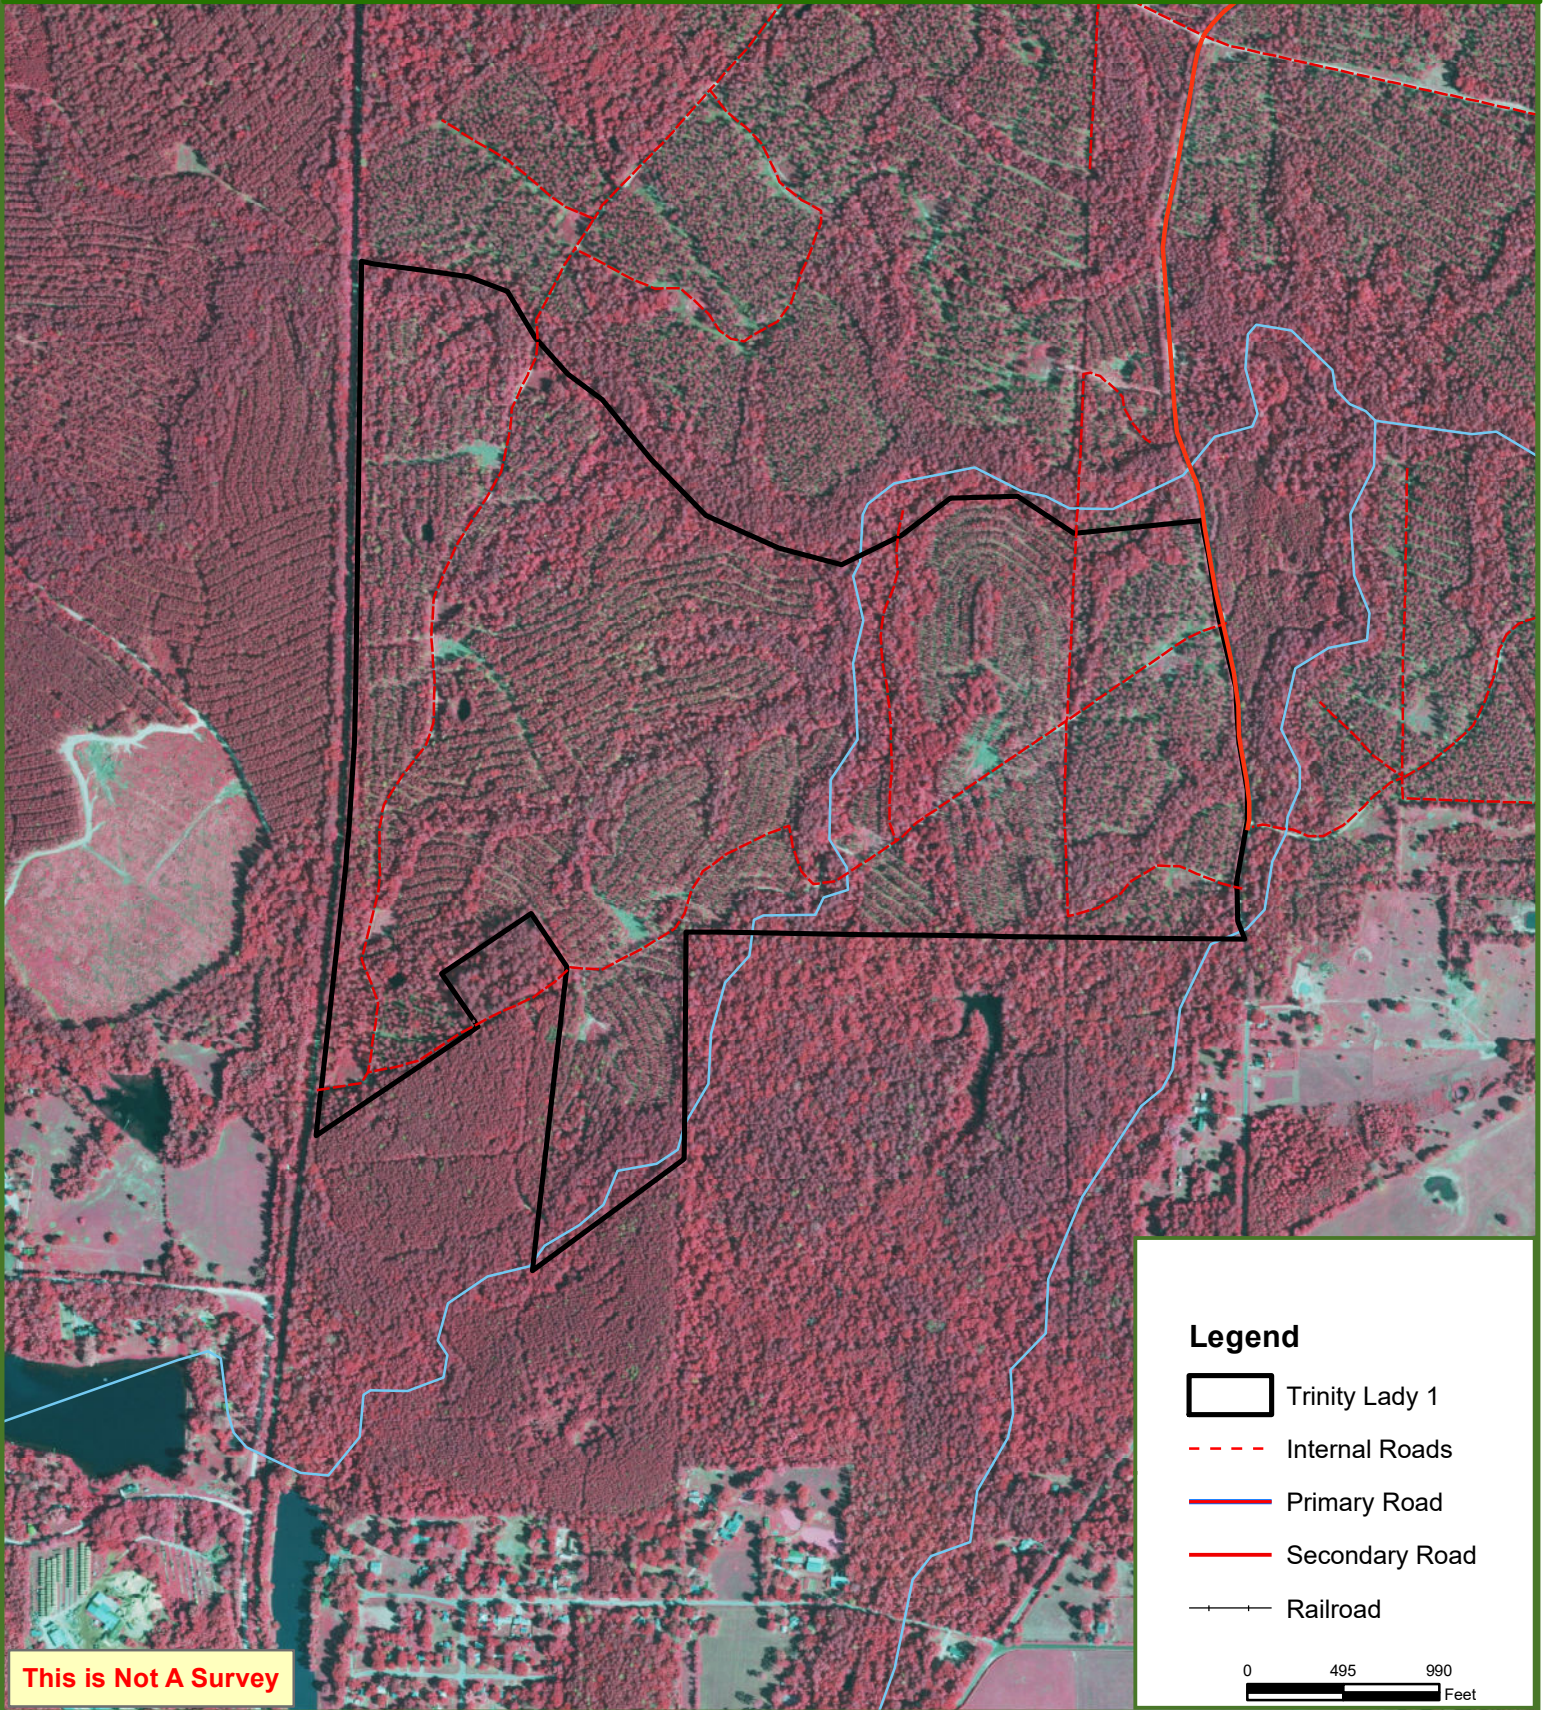

Trinity Lady 1

Trinity County, TX

294.00 ± Acres

This is Not A Survey

Legend

-  Trinity Lady 1
-  Internal Roads
-  Primary Road
-  Secondary Road
-  Railroad

0 495 990
Feet

This map was produced from information supplied by the seller and the use of aerial photography. The boundary lines portrayed on this map are approximate and could be different than the actual location of the boundaries found in the field.