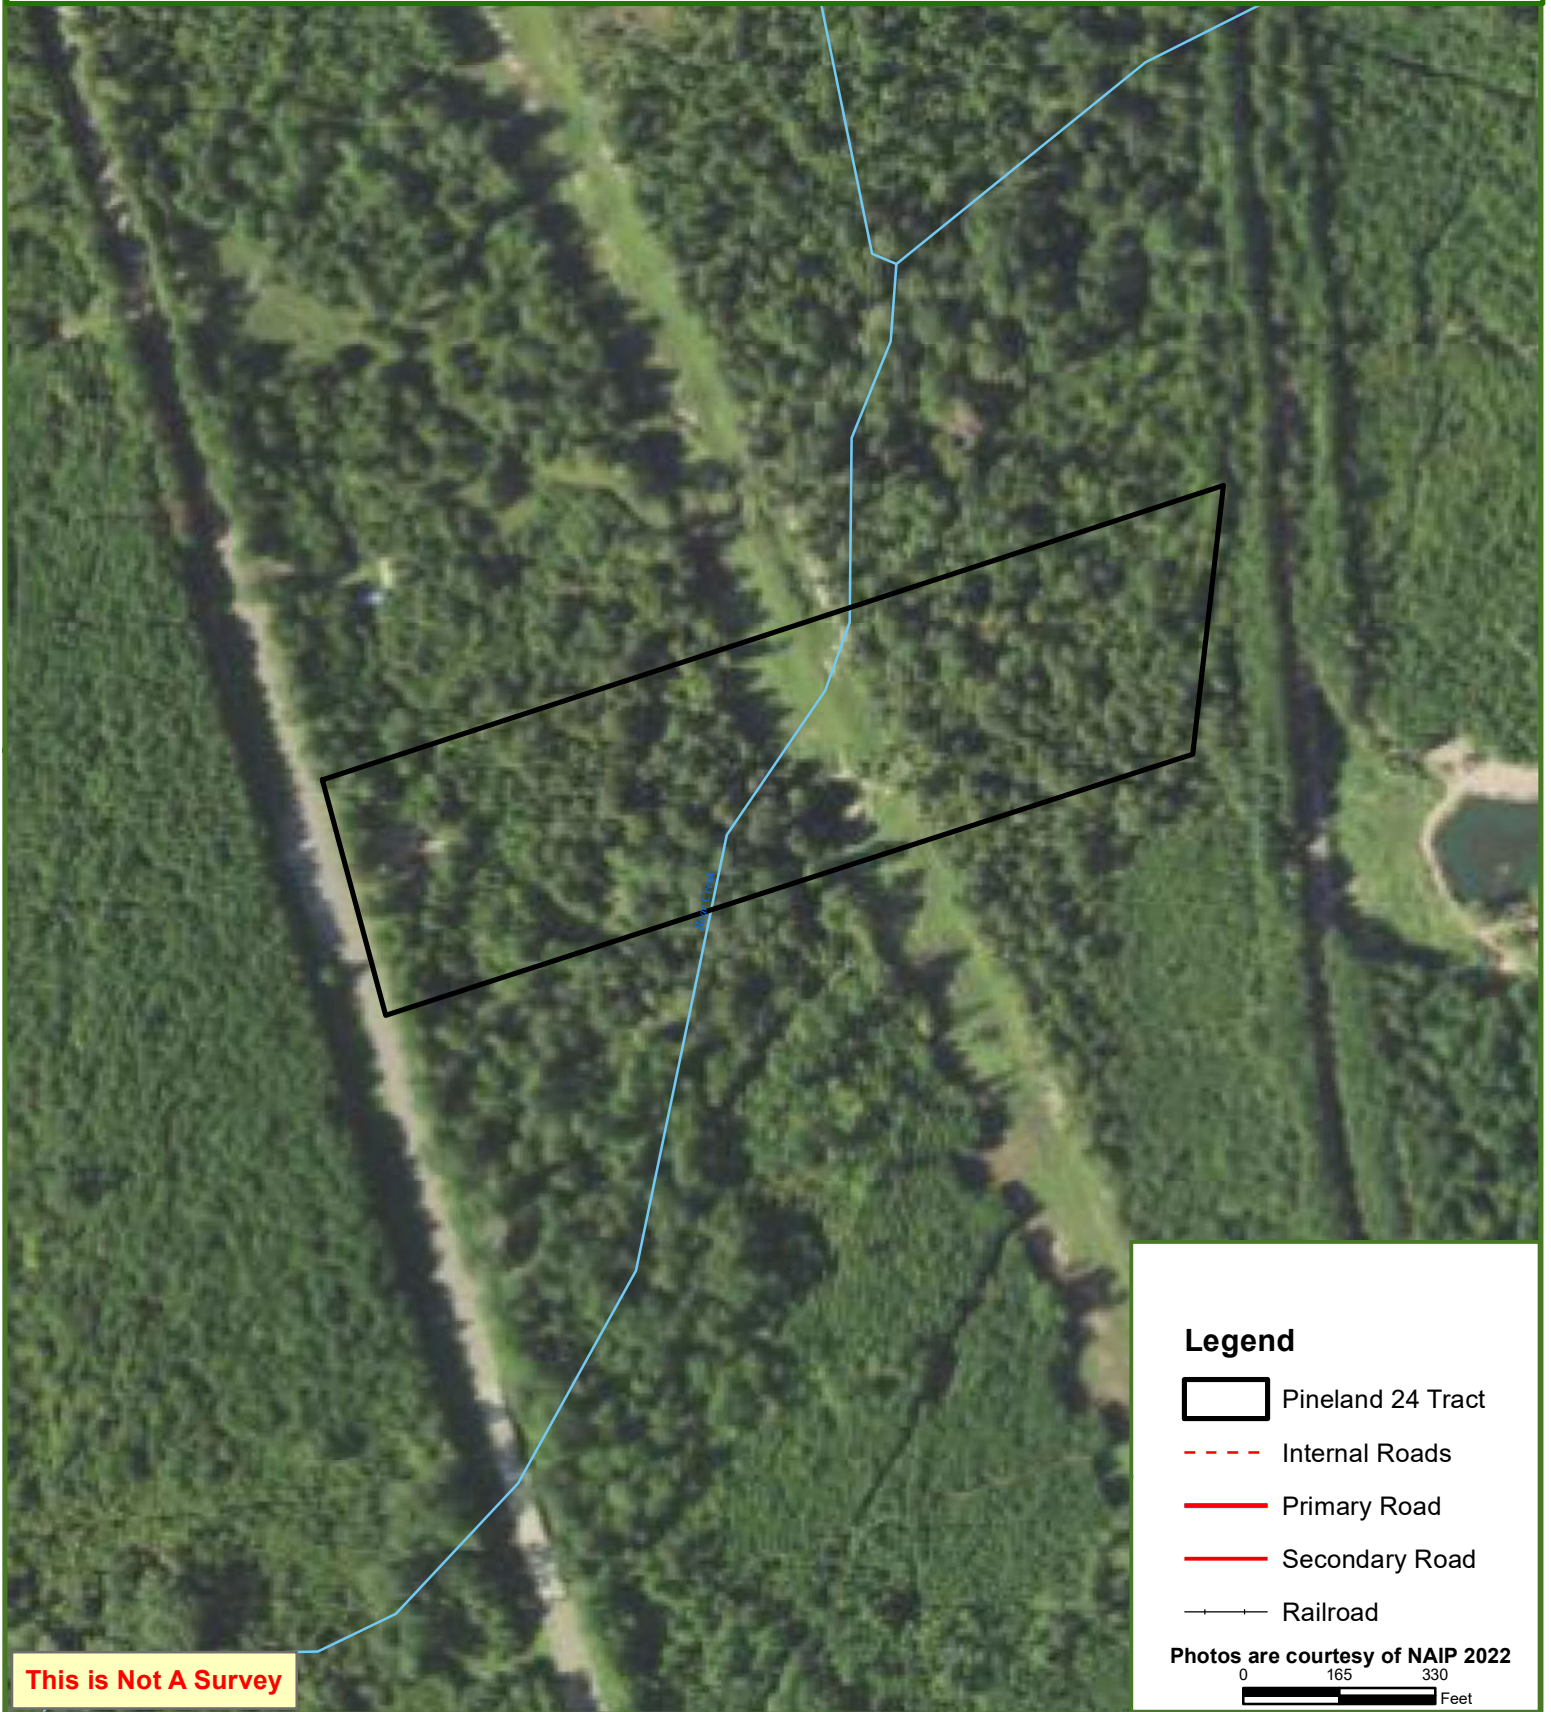

# Pineland 24 Tract

## Sabine County, TX

15.00 ± Acres

This map was produced from information supplied by the seller and the use of aerial photography. The boundary lines portrayed on this map are approximate and could be different than the actual location of the boundaries found in the field.