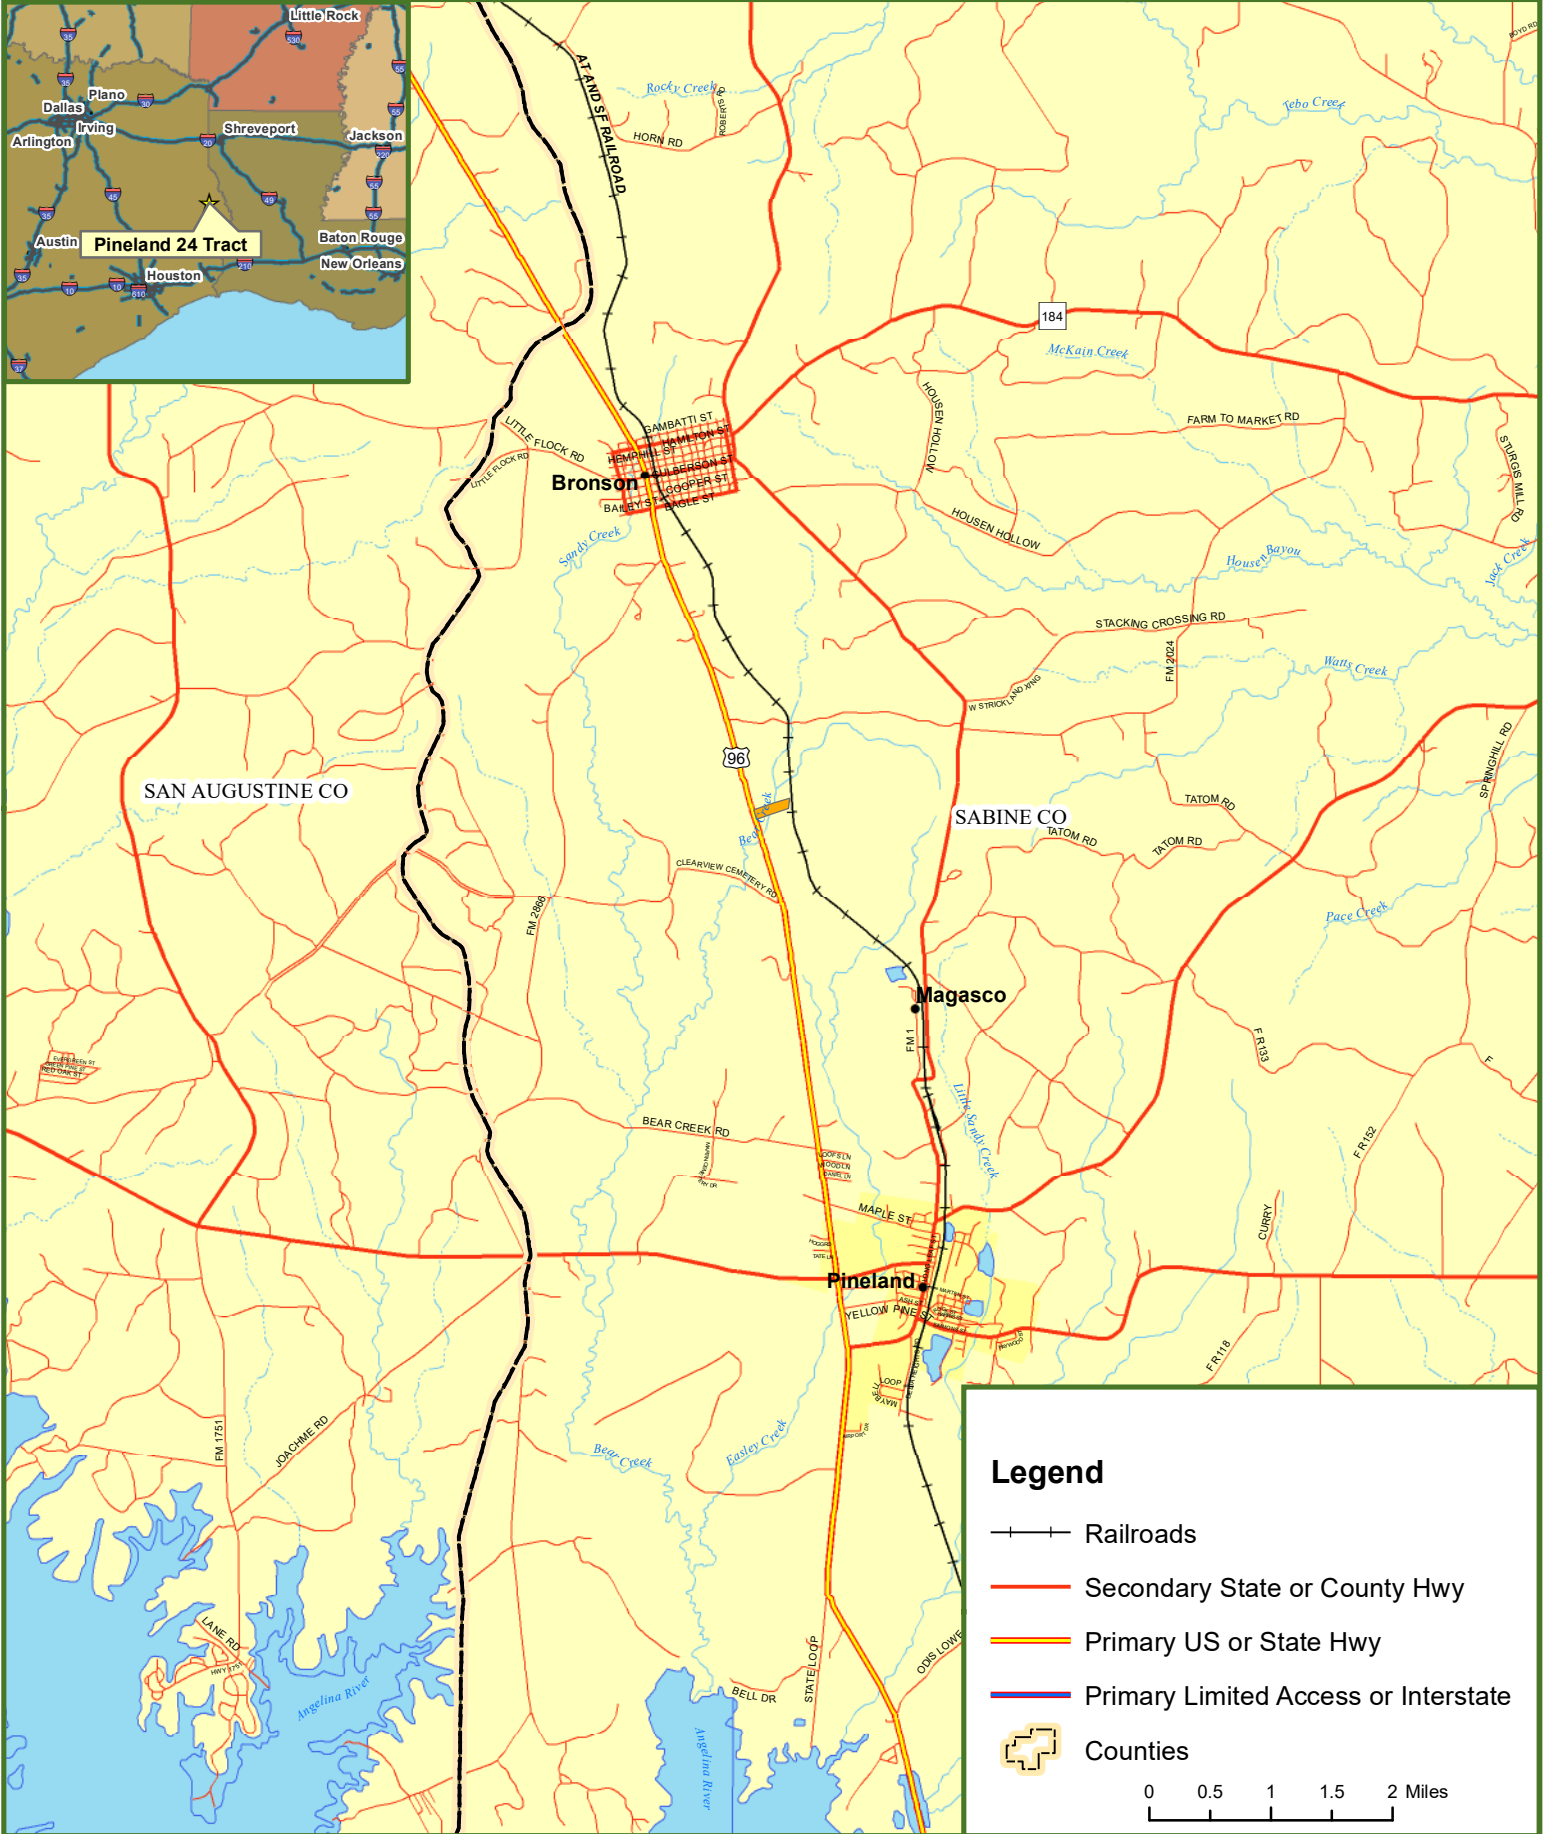

Locus Map Pineland 24 Tract Sabine County, TX 15.00 ± Acres

Legend

- Railroads
- Secondary State or County Hwy
- Primary US or State Hwy
- Primary Limited Access or Interstate
- Counties

0 0.5 1 1.5 2 Miles