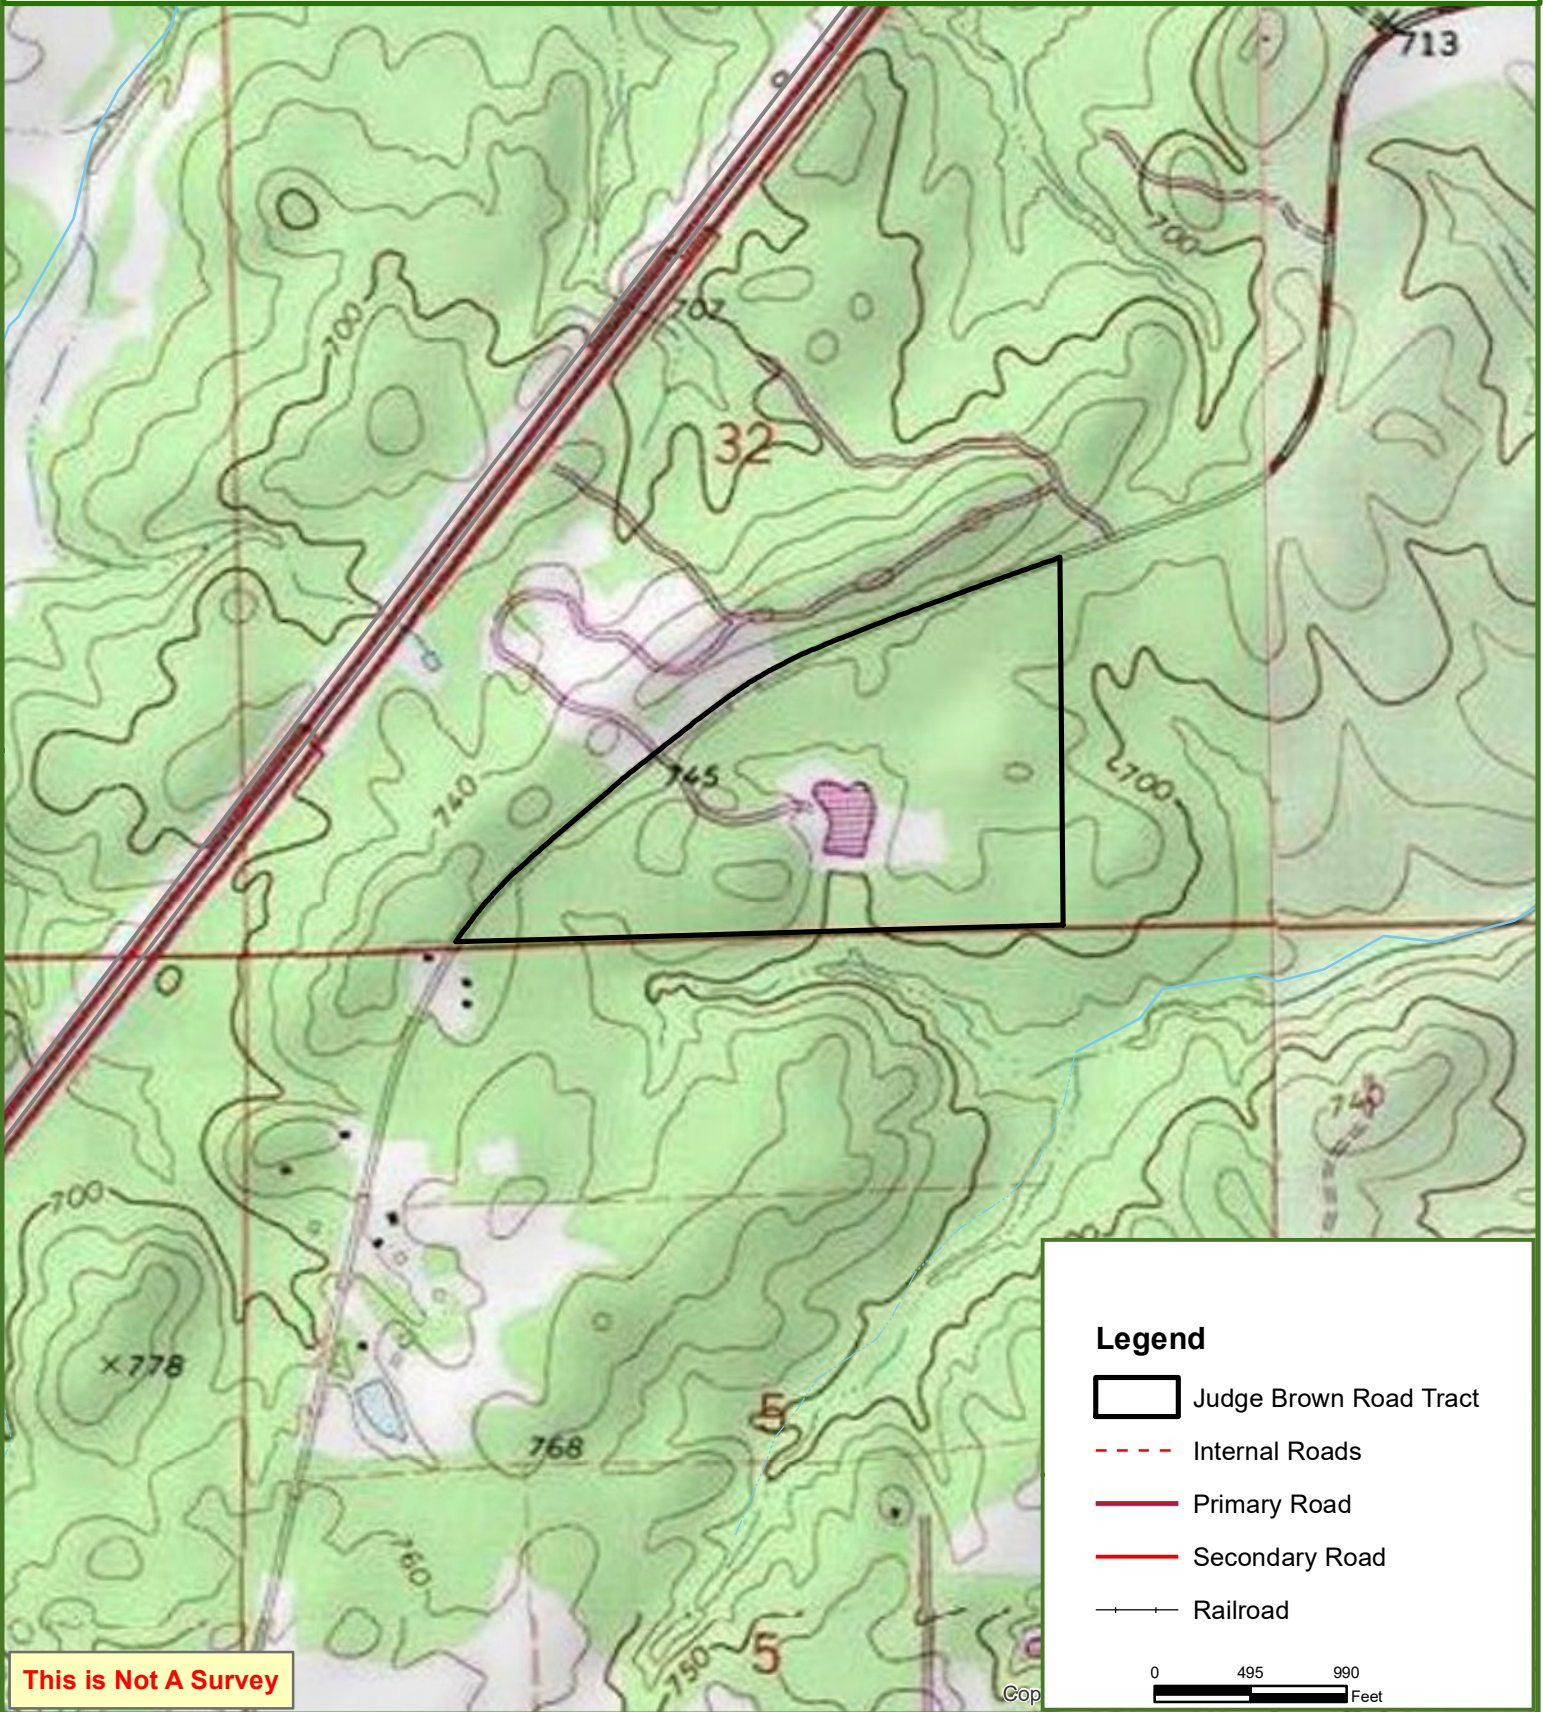

Judge Brown Road Tract

Chambers County, AL

85.00 ± Acres

This map was produced from information supplied by the seller and the use of aerial photography. The boundary lines portrayed on this map are approximate and could be different than the actual location of the boundaries found in the field.