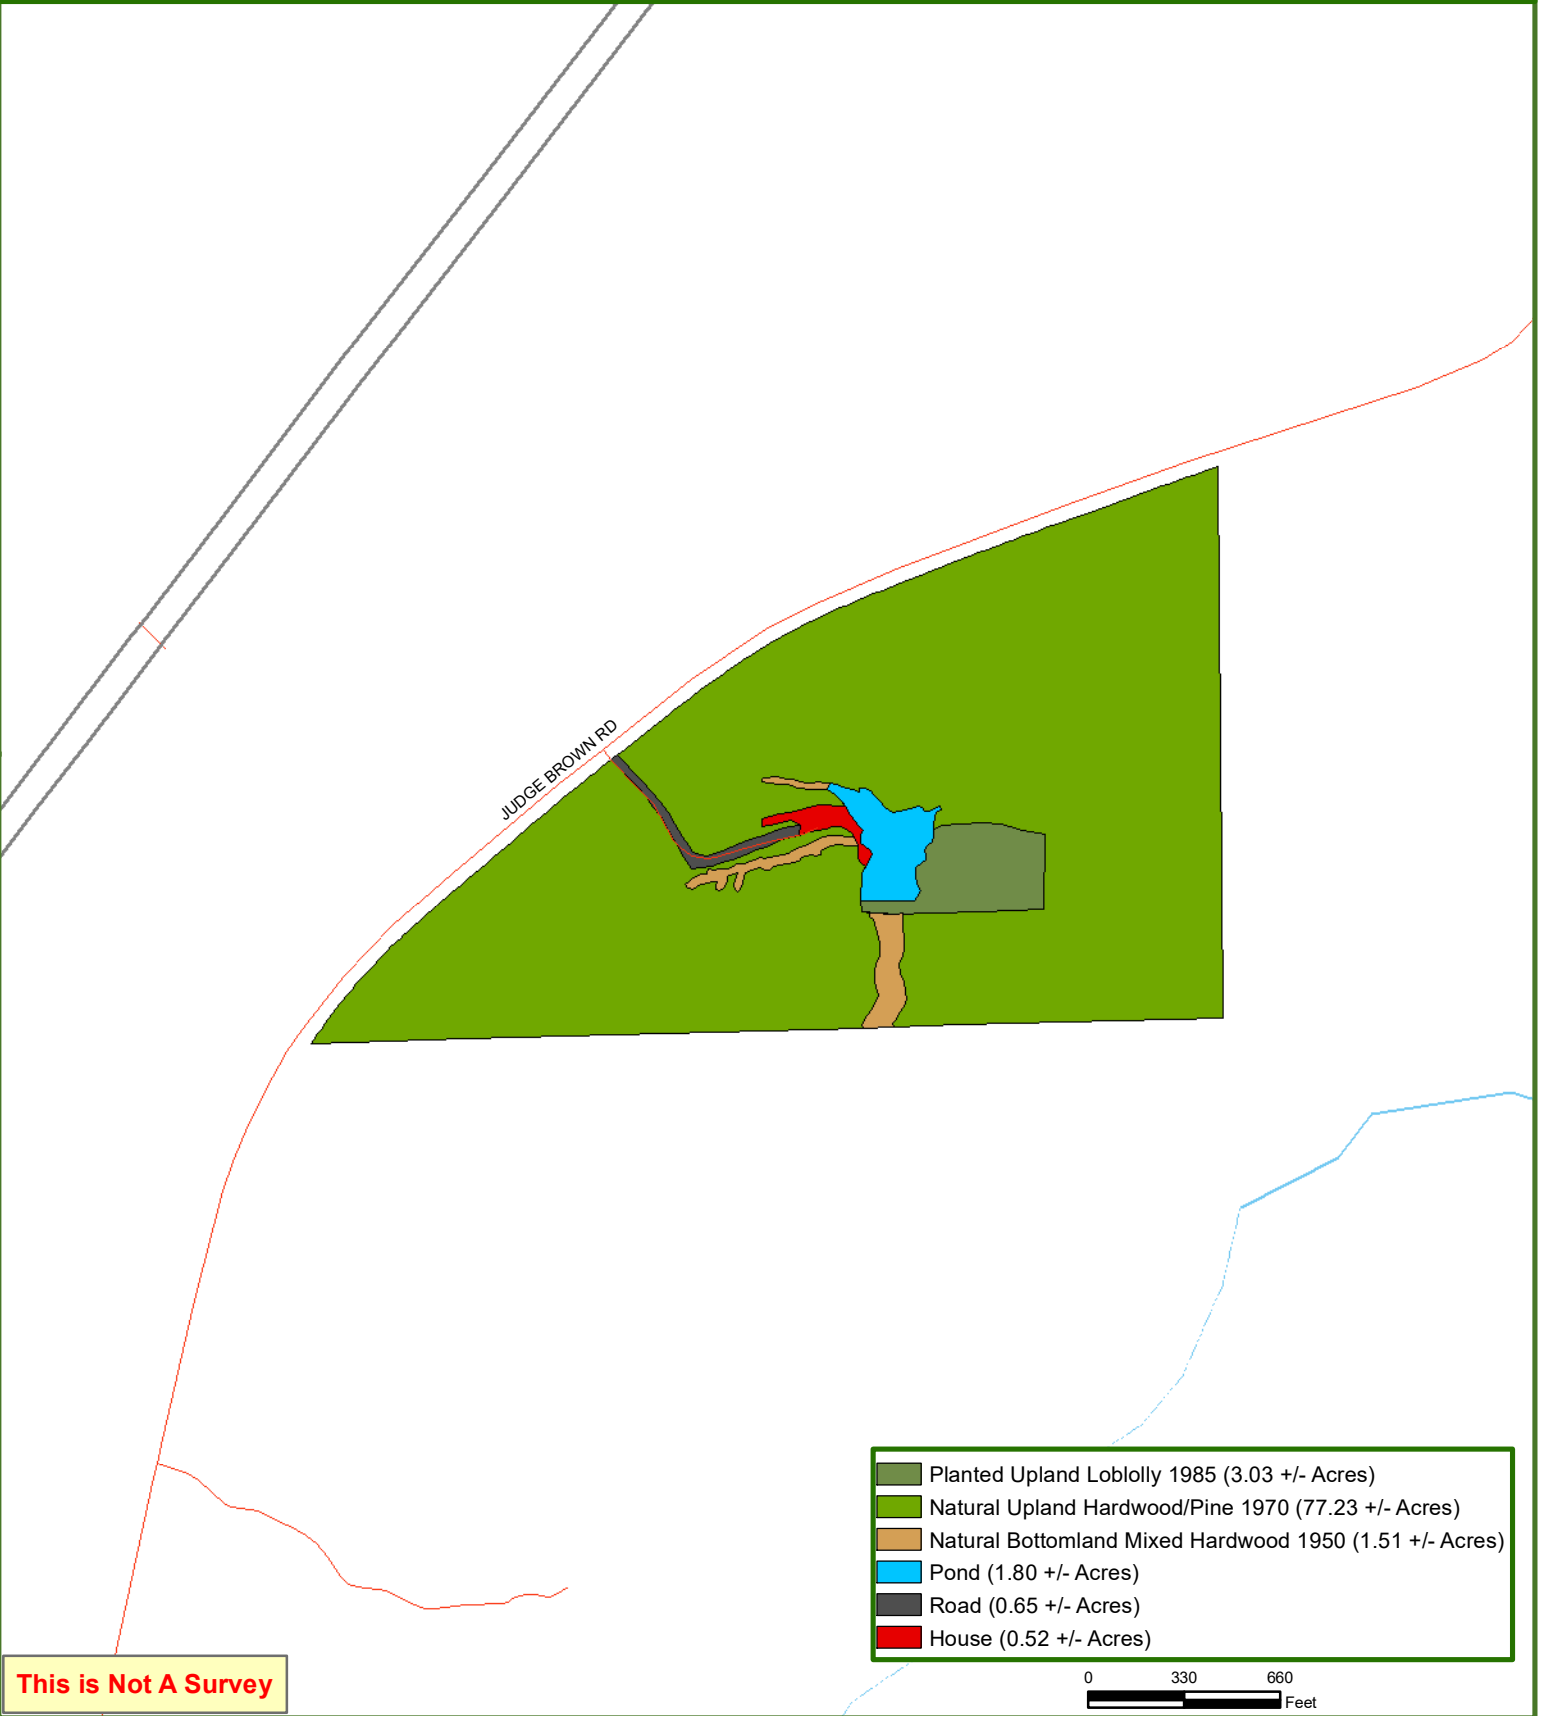

# Judge Brown Road Tract

## Chambers County, AL

85.00 ± Acres

**This is Not A Survey**

0 330 660  
Feet

This map was produced from information supplied by the seller and the use of aerial photography. The boundary lines portrayed on this map are approximate and could be different than the actual location of the boundaries found in the field.