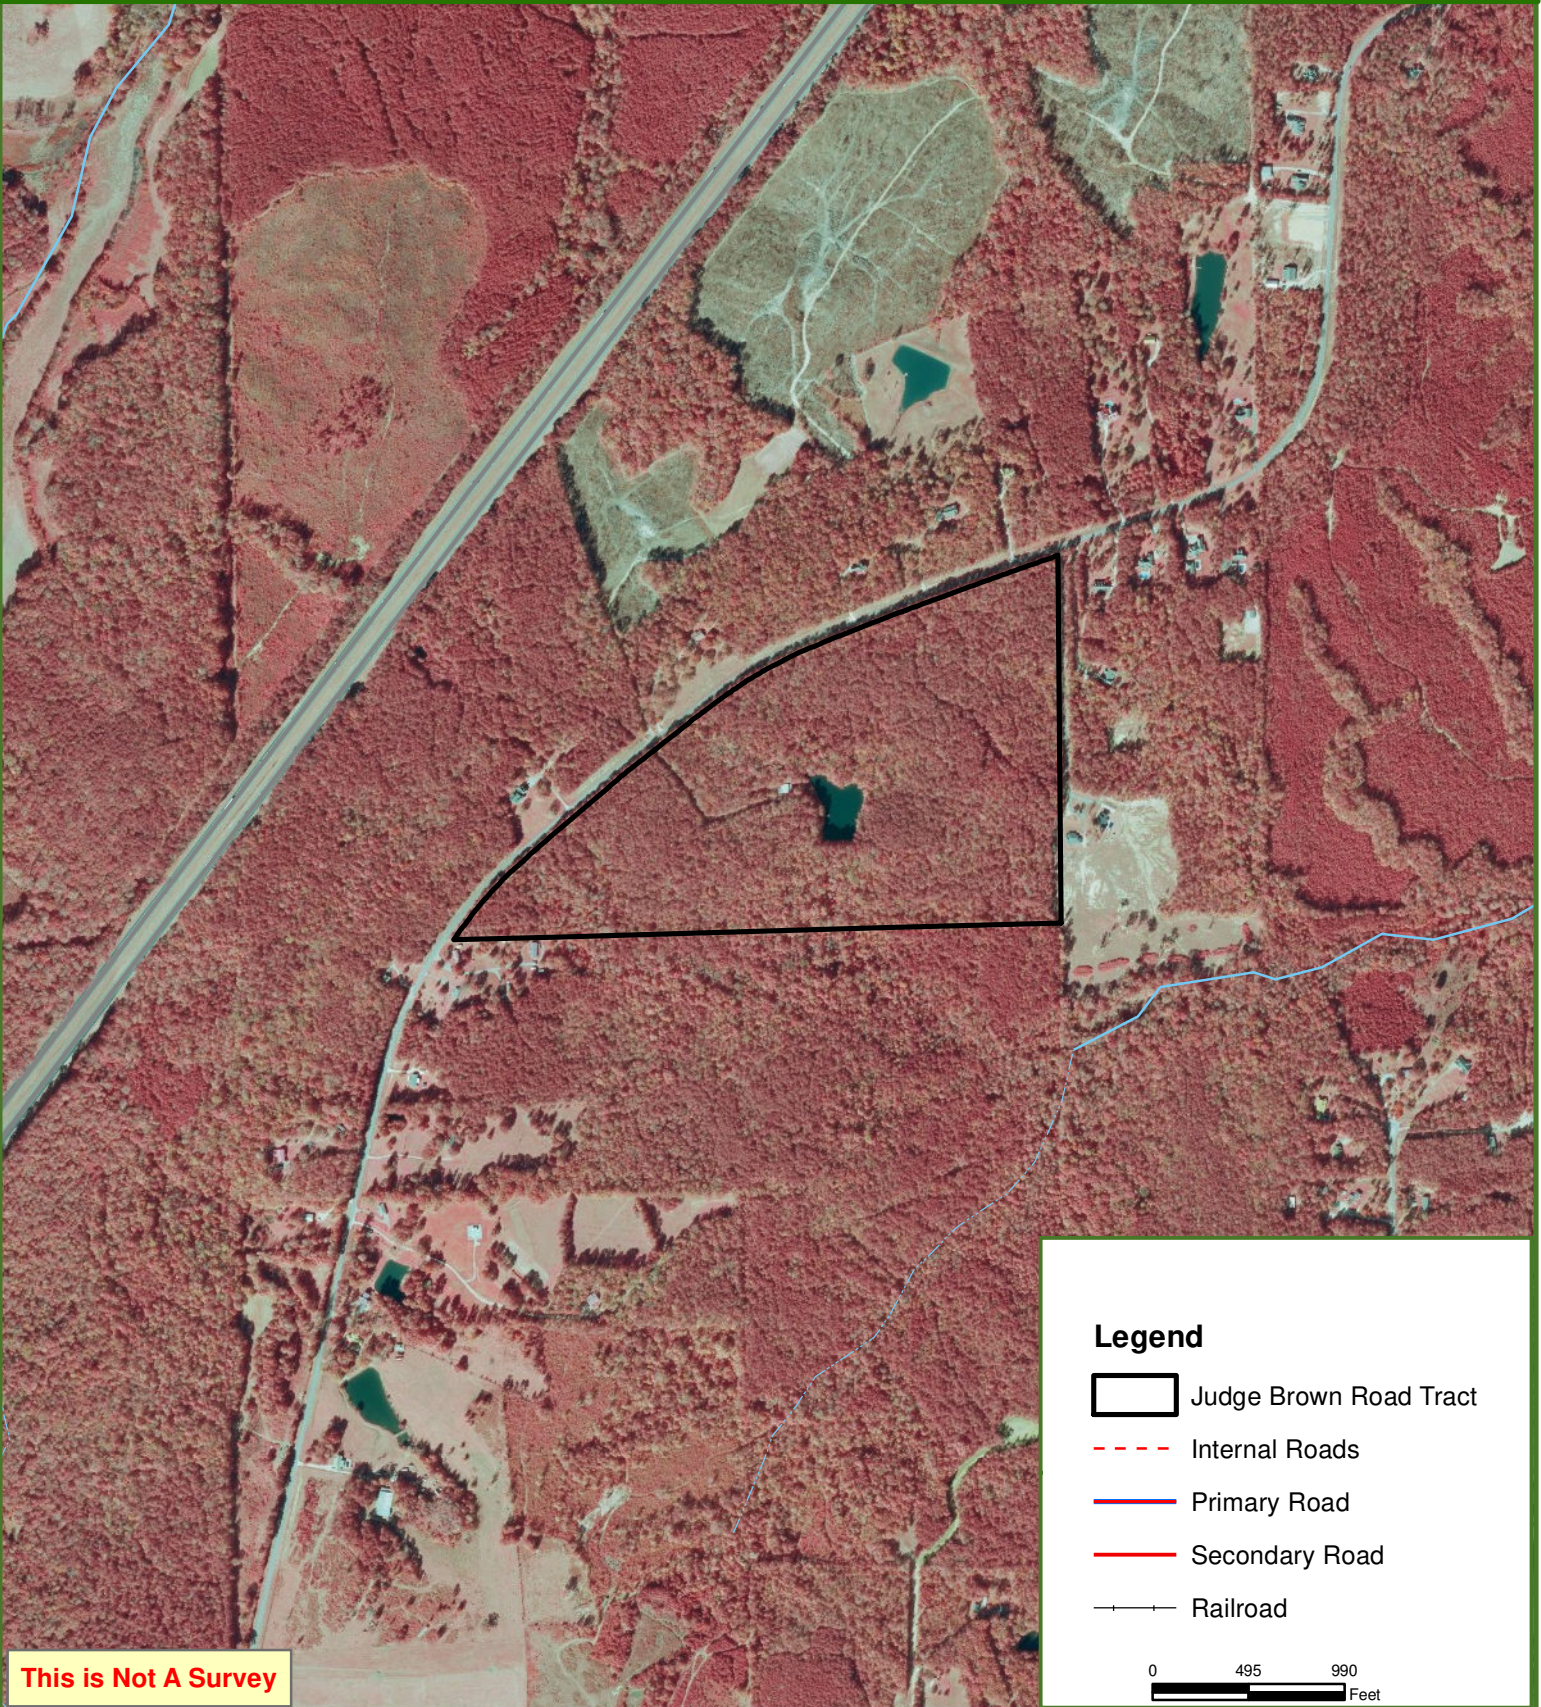

Judge Brown Road Tract

Chambers County, AL

85.00 ± Acres

This is Not A Survey

Legend

-  Judge Brown Road Tract
-  Internal Roads
-  Primary Road
-  Secondary Road
-  Railroad

0 495 990
Feet

This map was produced from information supplied by the seller and the use of aerial photography. The boundary lines portrayed on this map are approximate and could be different than the actual location of the boundaries found in the field.