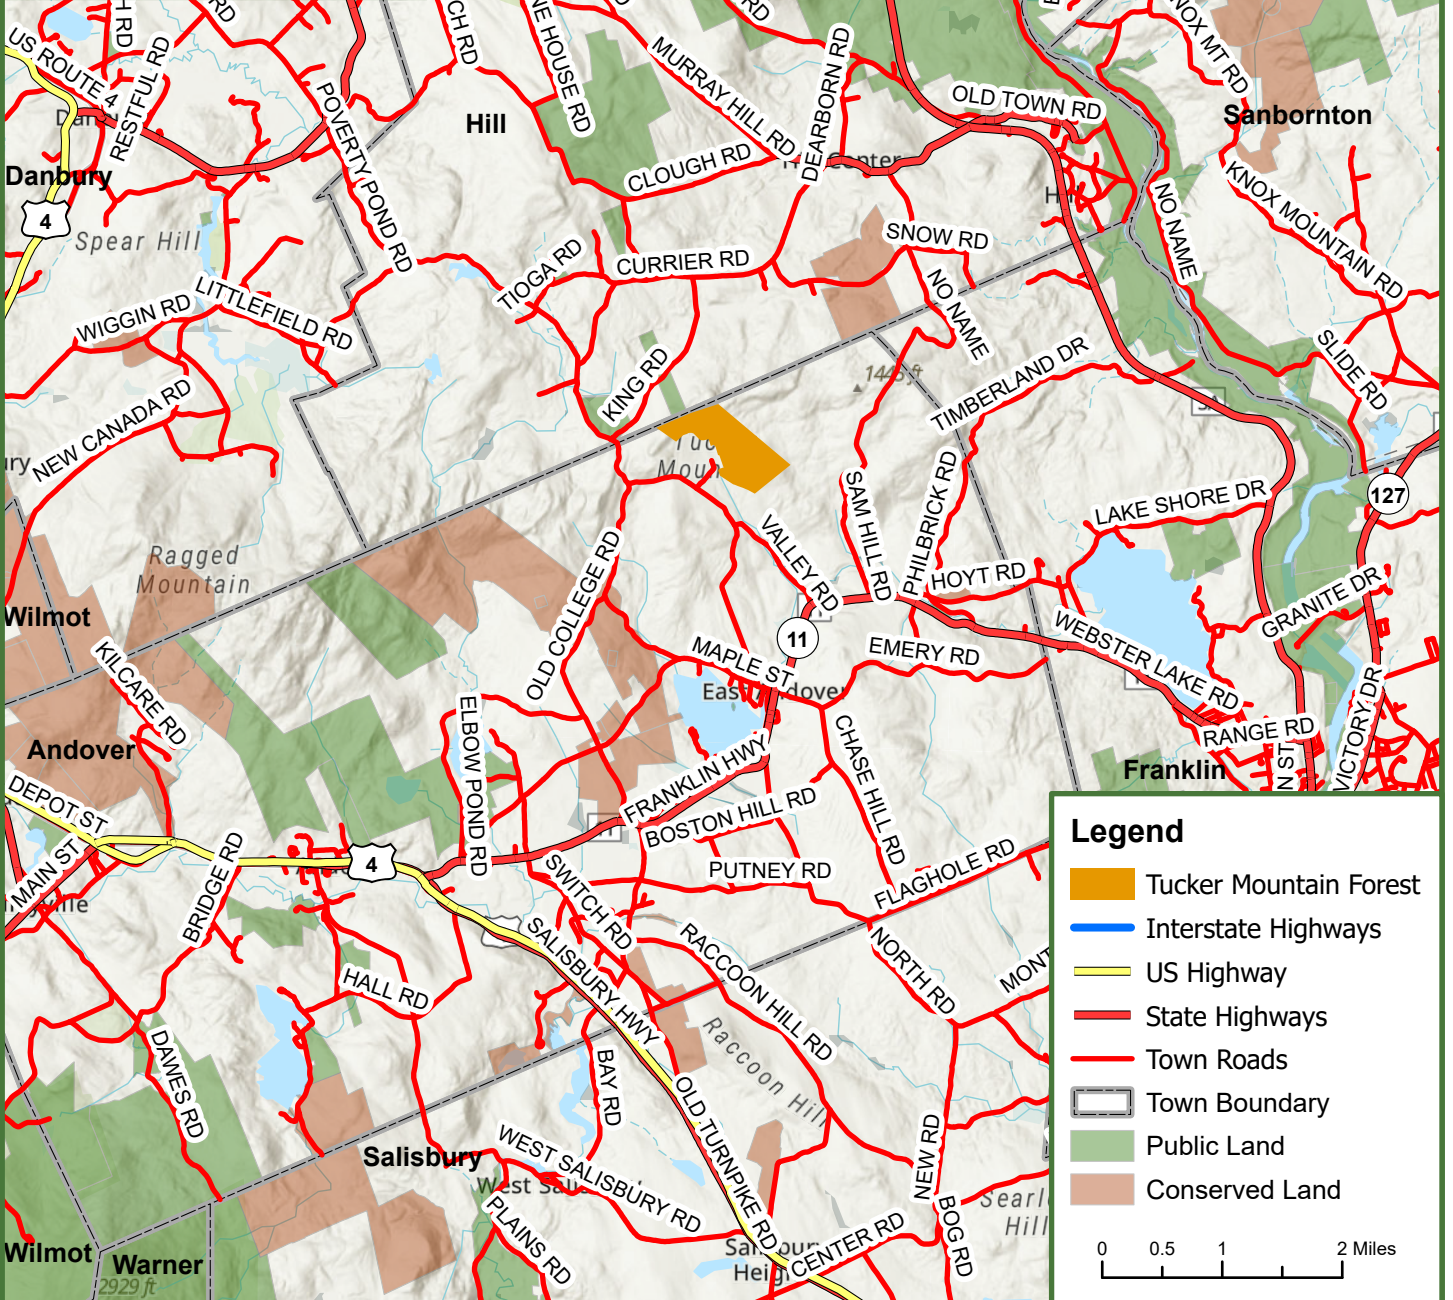

# Locus Map

## Tucker Mountain Forest

203 Tax Acres

### Andover, Merrimack County, New Hampshire

**Fountains Land**  
AN F&W COMPANY

**Legend**

- Tucker Mountain Forest
- Interstate Highways
- US Highway
- State Highways
- Town Roads
- Town Boundary
- Public Land
- Conserved Land

0 0.5 1 2 Miles