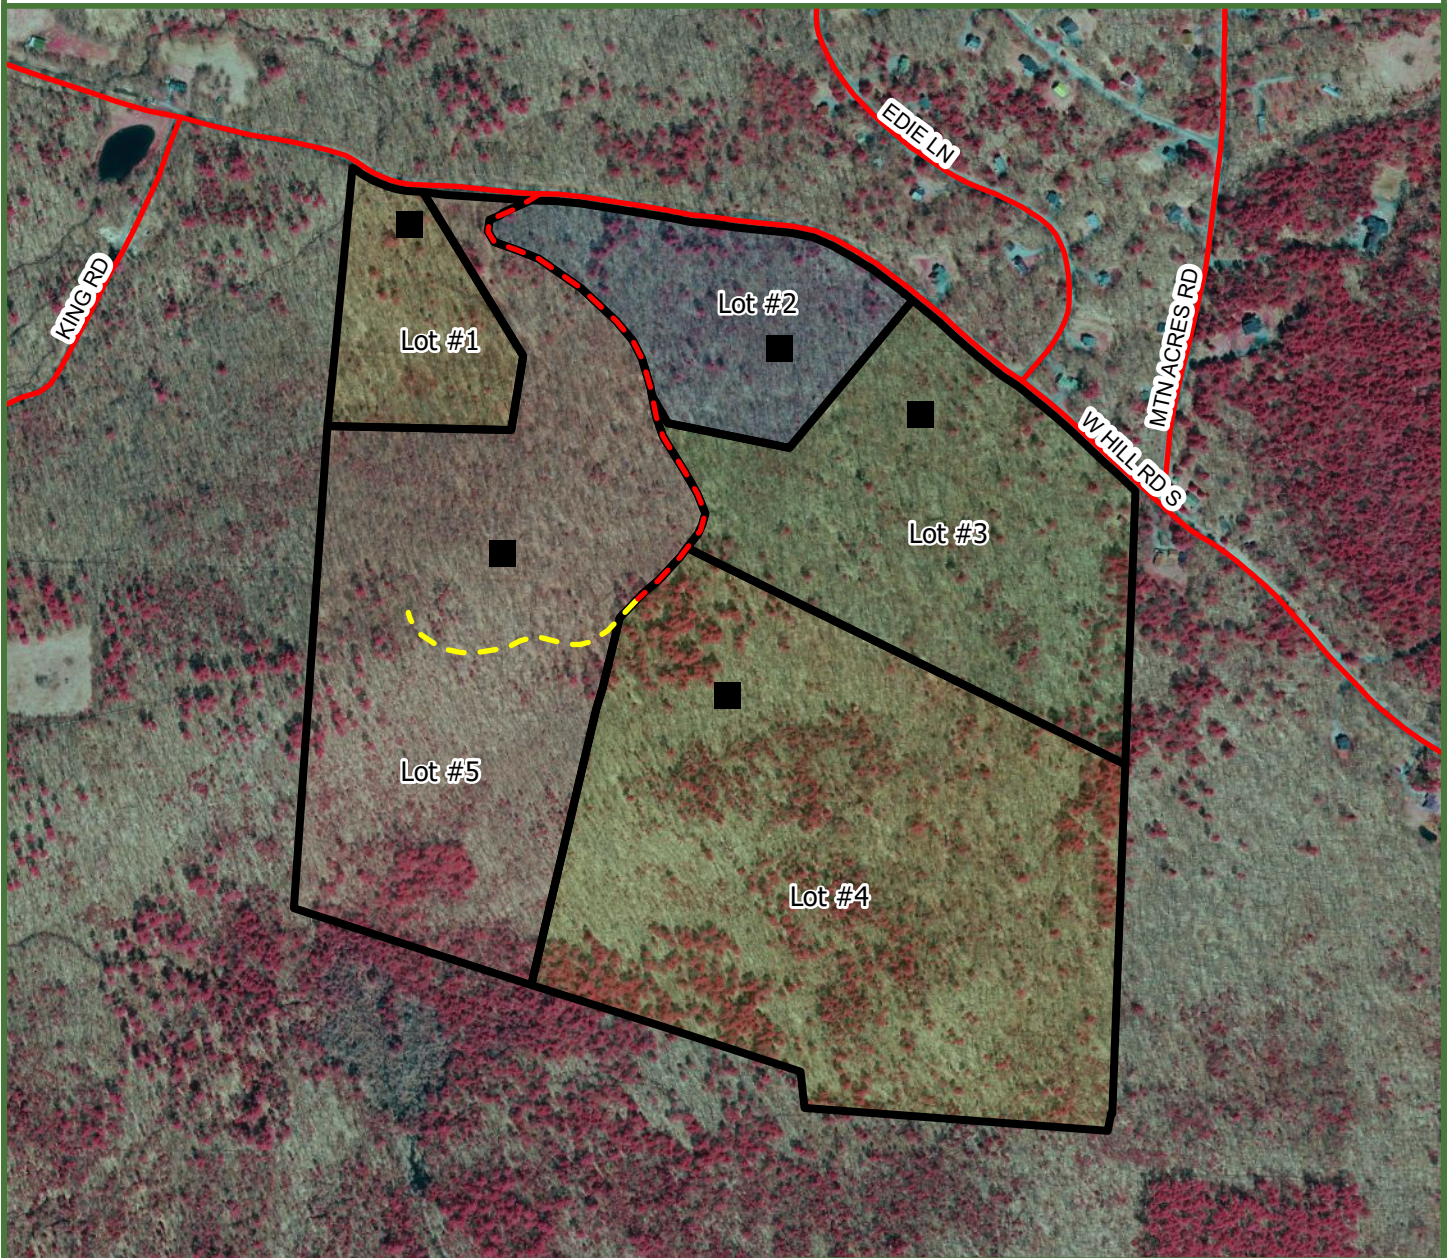

Cotswold Hill Parcels

180.87 Survey Acres
Jamaica, Windham County, Vermont

Legend

- Cotswold Hill Lots
- Town Roads
- Private Road
- Lot #5 - Driveway
- Septic Site
- Town Line
- Lot #1 (10.25 Acres)
- Lot #2 (15.27 Acres)
- Lot #3 (34.53 Acres)
- Lot #4 (68.89 Acres)
- Lot #5 (51.93 Acres)

This is Not A Survey

Map produced from the best available information including VCGI town tax maps polygon, hand held GPS data, aerial photography and reference information obtained from publicly available GIS sources. Boundary lines portrayed on this map are approximate and could be different than the actual location of boundaries found in the field. Map is not a survey.