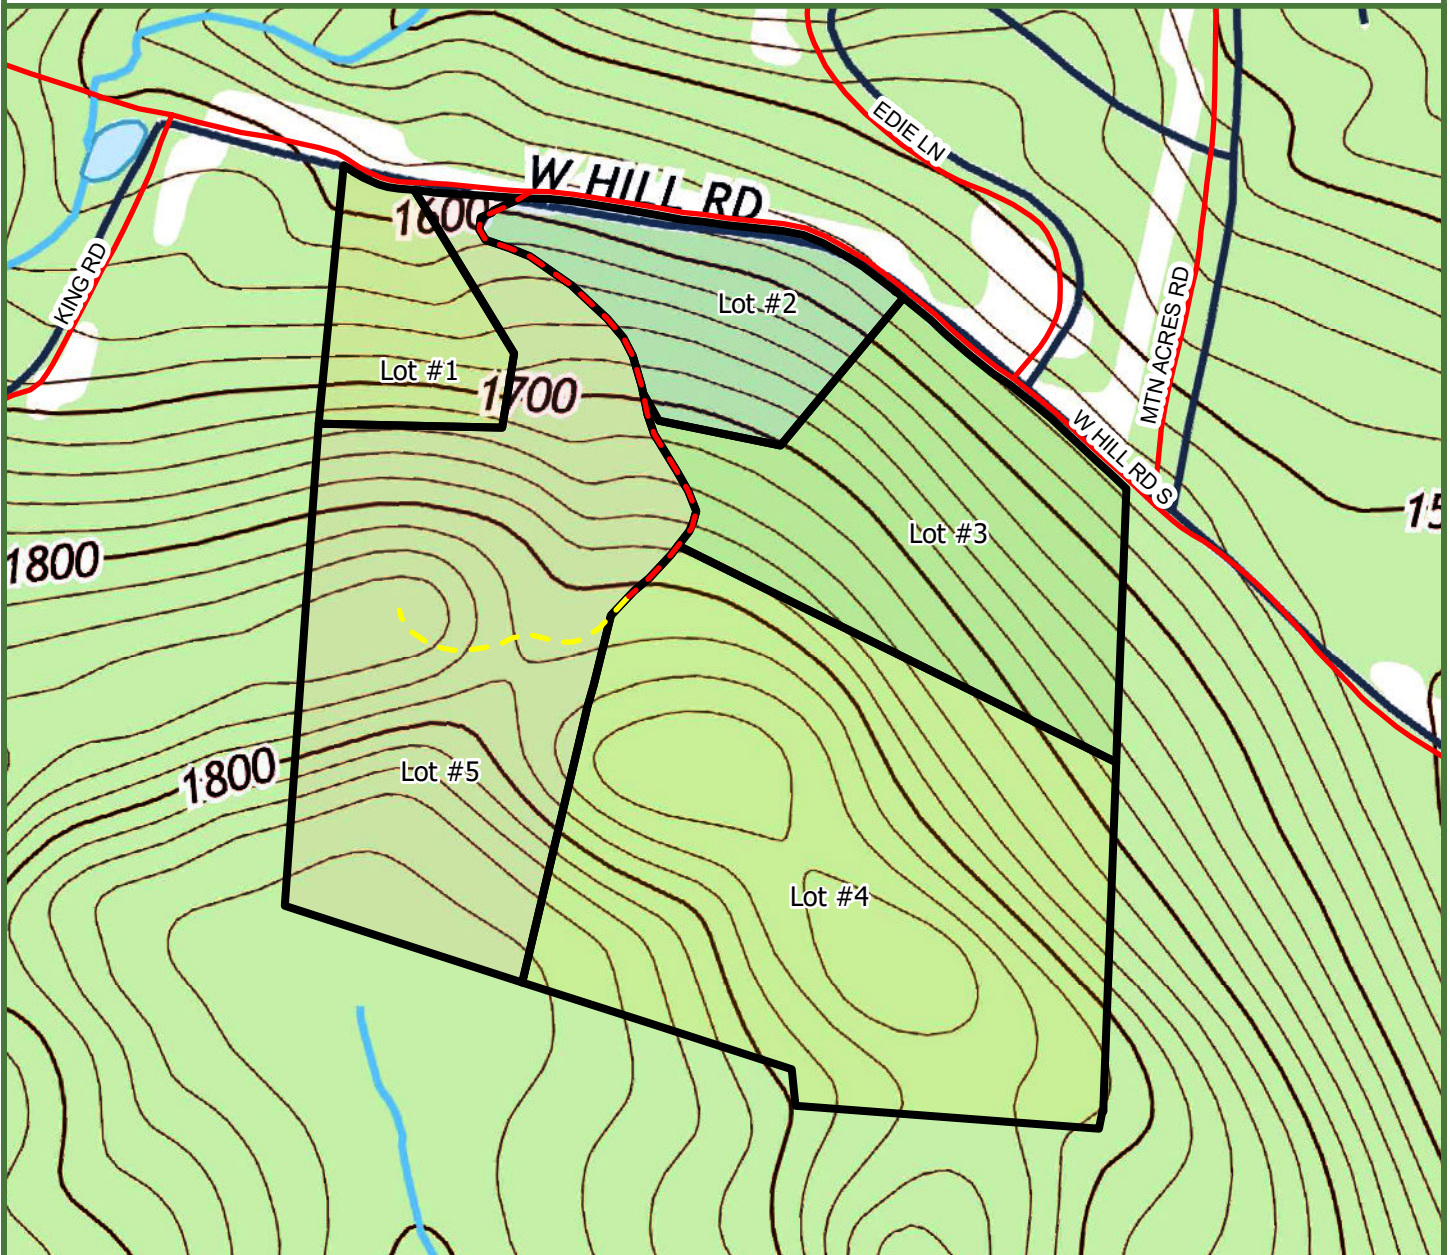

Cotswold Hill Parcels

180.87 Survey Acres
Jamaica, Windham County, Vermont

Legend

- Cotswold Hill Lots
 - Town Roads
 - Private Road
 - Lot #5 - Driveway
 - Town Line
- Lot #1 (10.25 Acres)
Lot #2 (15.27 Acres)
Lot #3 (34.53 Acres)
Lot #4 (68.89 Acres)
Lot #5 (51.93 Acres)

This is Not A Survey

Map produced from the best available information including VCGI town tax maps polygon, hand held GPS data, aerial photography and reference information obtained from publicly available GIS sources. Boundary lines portrayed on this map are approximate and could be different than the actual location of boundaries found in the field. Map is not a survey.