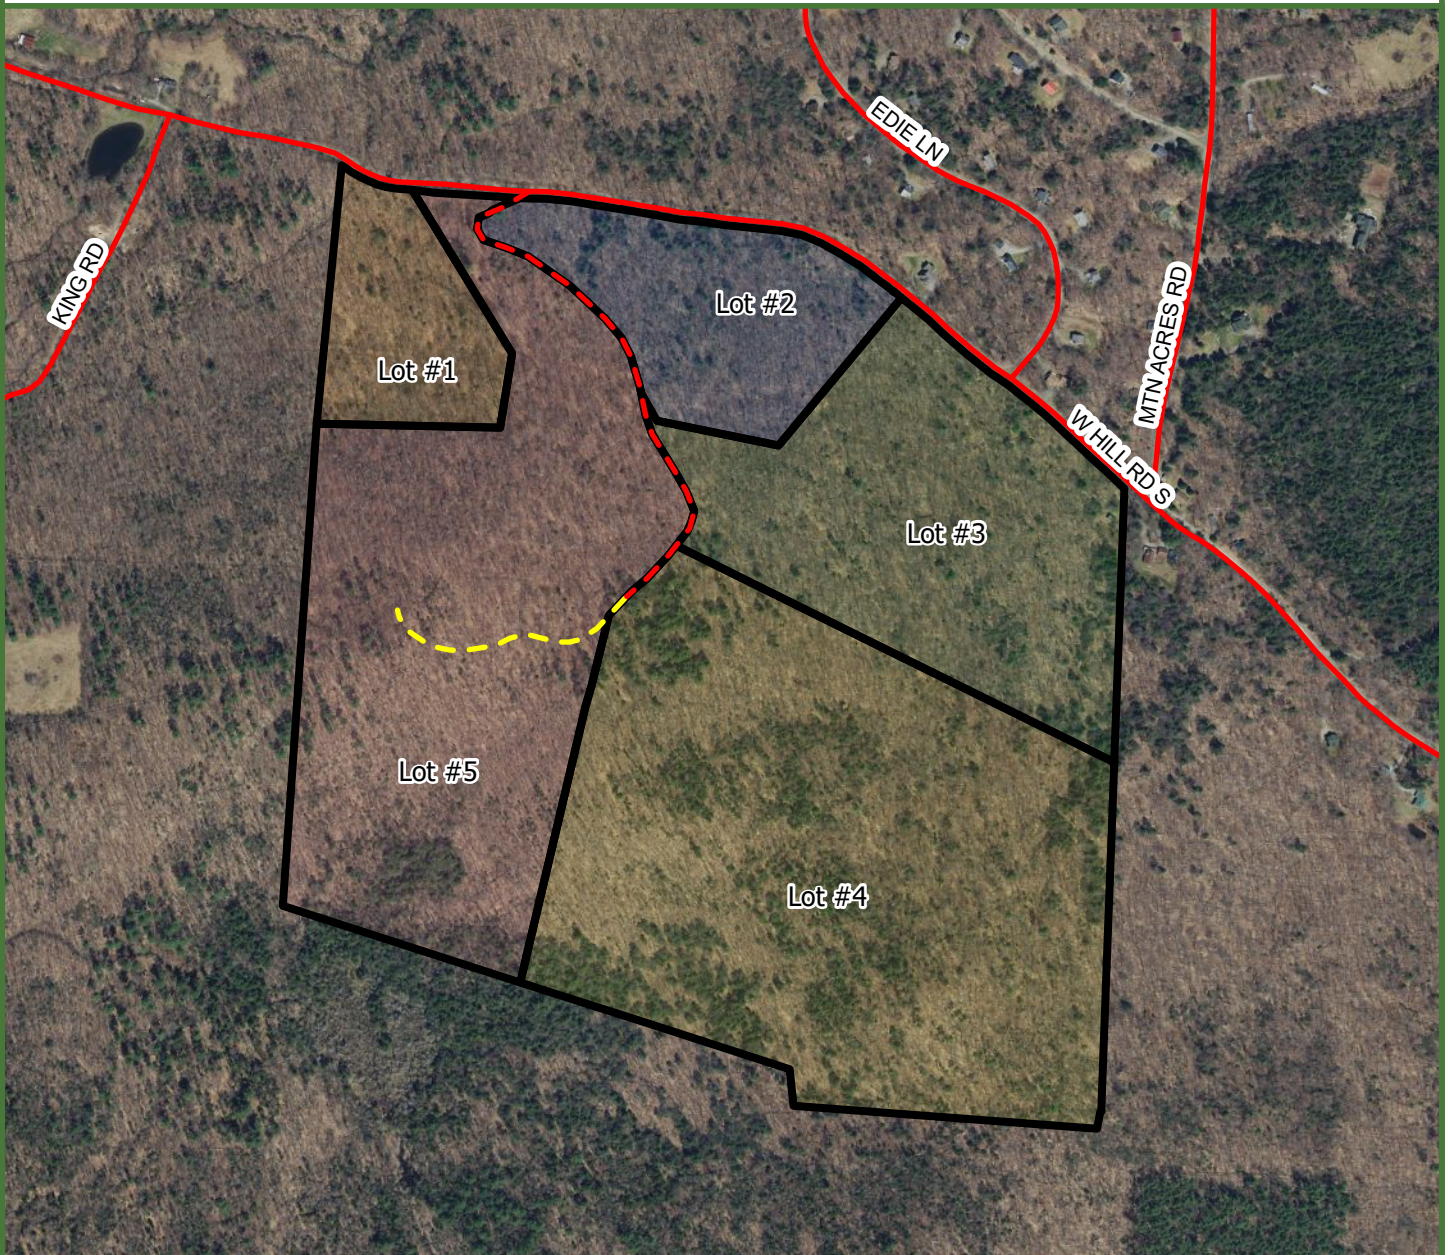

Cotswold Hill Parcels

180.87 Survey Acres
Jamaica, Windham County, Vermont

Legend

- Cotswold Hill Lots
 - Town Roads
 - Private Road
 - Lot #5 - Driveway
 - Town Line
- Lot #1 (10.25 Acres)
Lot #2 (15.27 Acres)
Lot #3 (34.53 Acres)
Lot #4 (68.89 Acres)
Lot #5 (51.93 Acres)

This is Not A Survey

Map produced from the best available information including VCGI town tax maps polygon, hand held GPS data, aerial photography and reference information obtained from publicly available GIS sources. Boundary lines portrayed on this map are approximate and could be different than the actual location of boundaries found in the field. Map is not a survey.