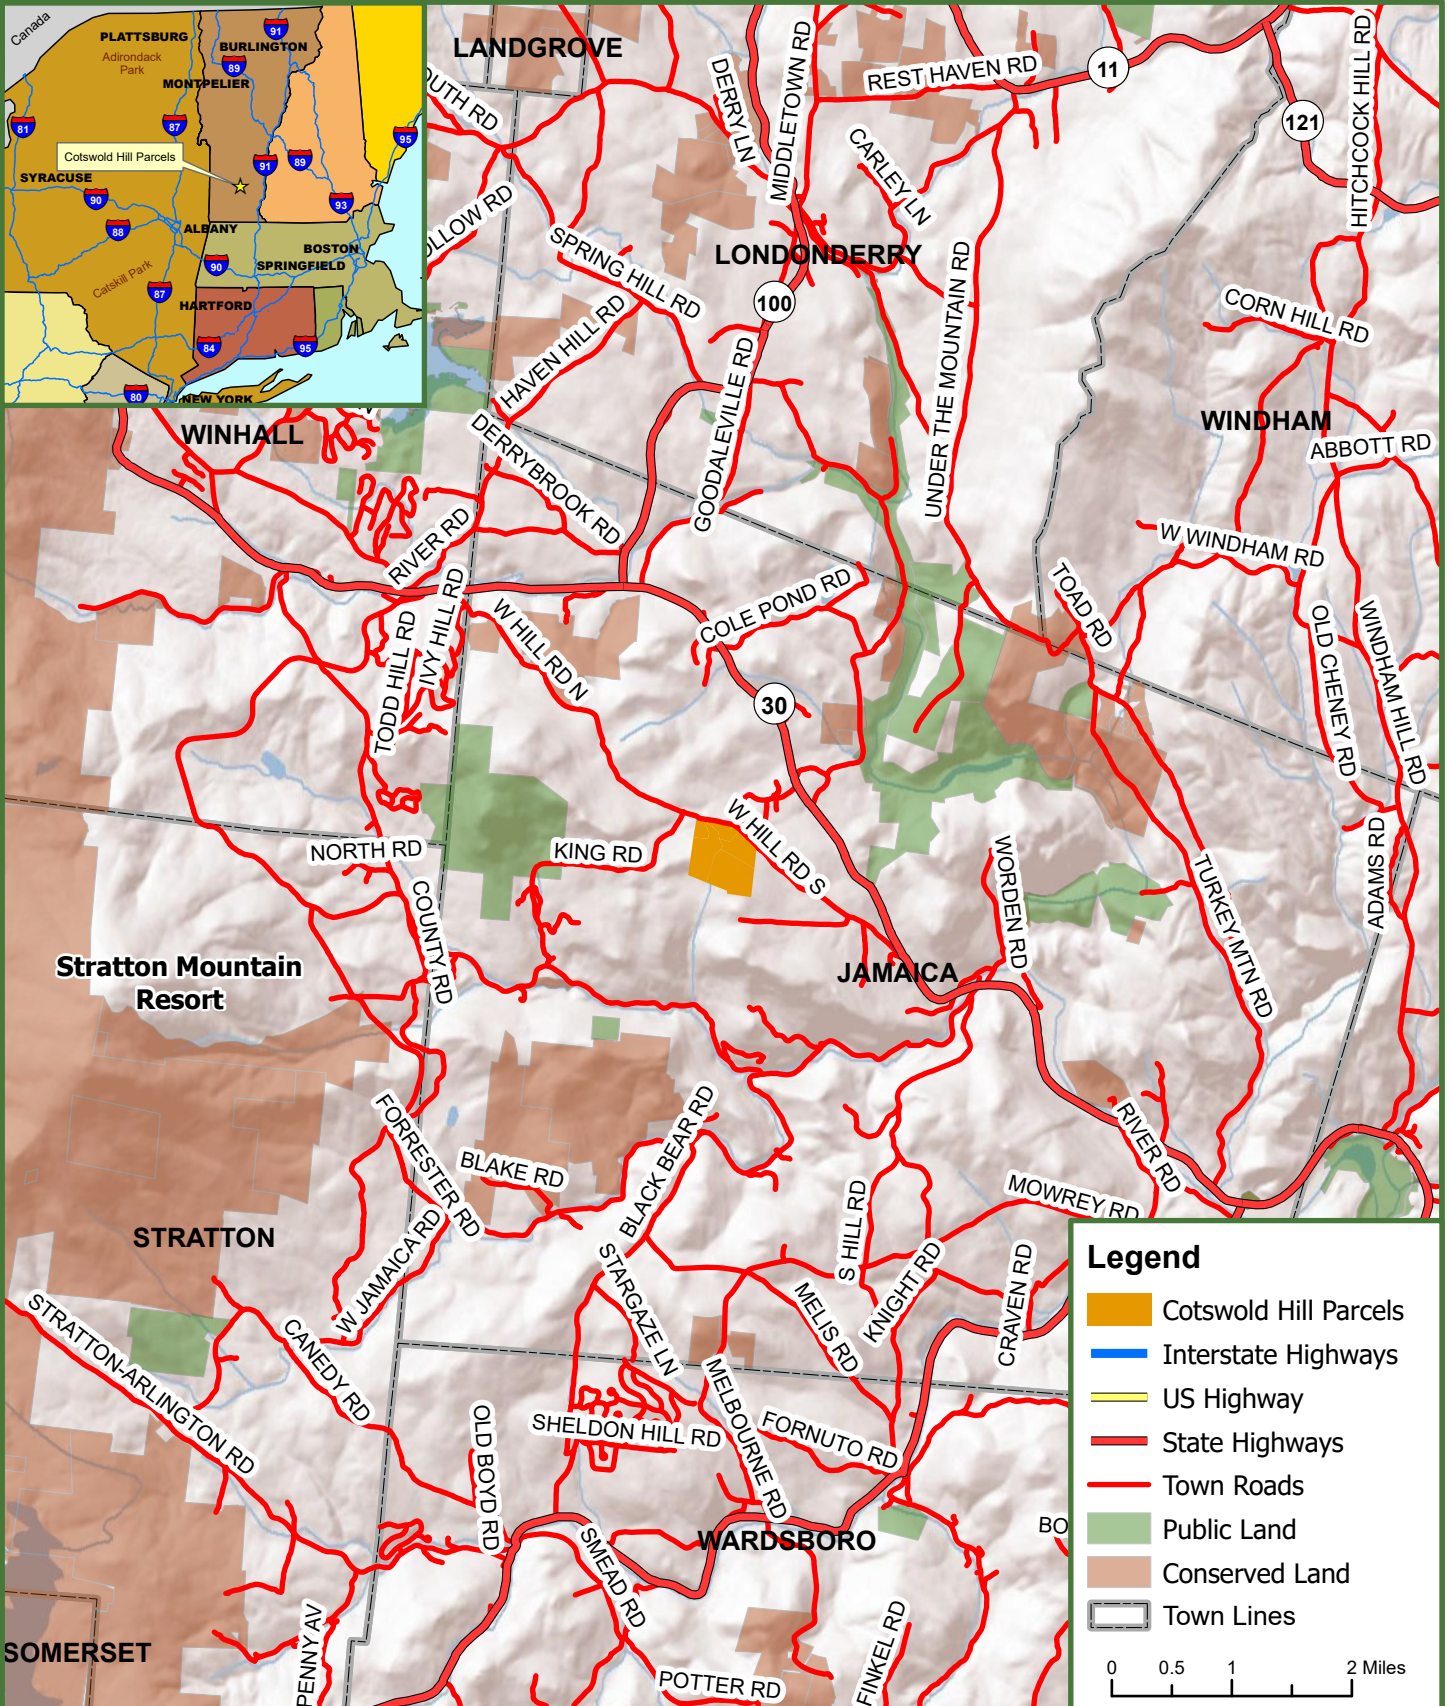

Locus Map

Cotswold Hill Parcels

180.87 Survey Acres
Jamaica, Windham County, Vermont

Legend

- Cotswold Hill Parcels
- Interstate Highways
- US Highway
- State Highways
- Town Roads
- Public Land
- Conserved Land
- Town Lines

0 0.5 1 2 Miles