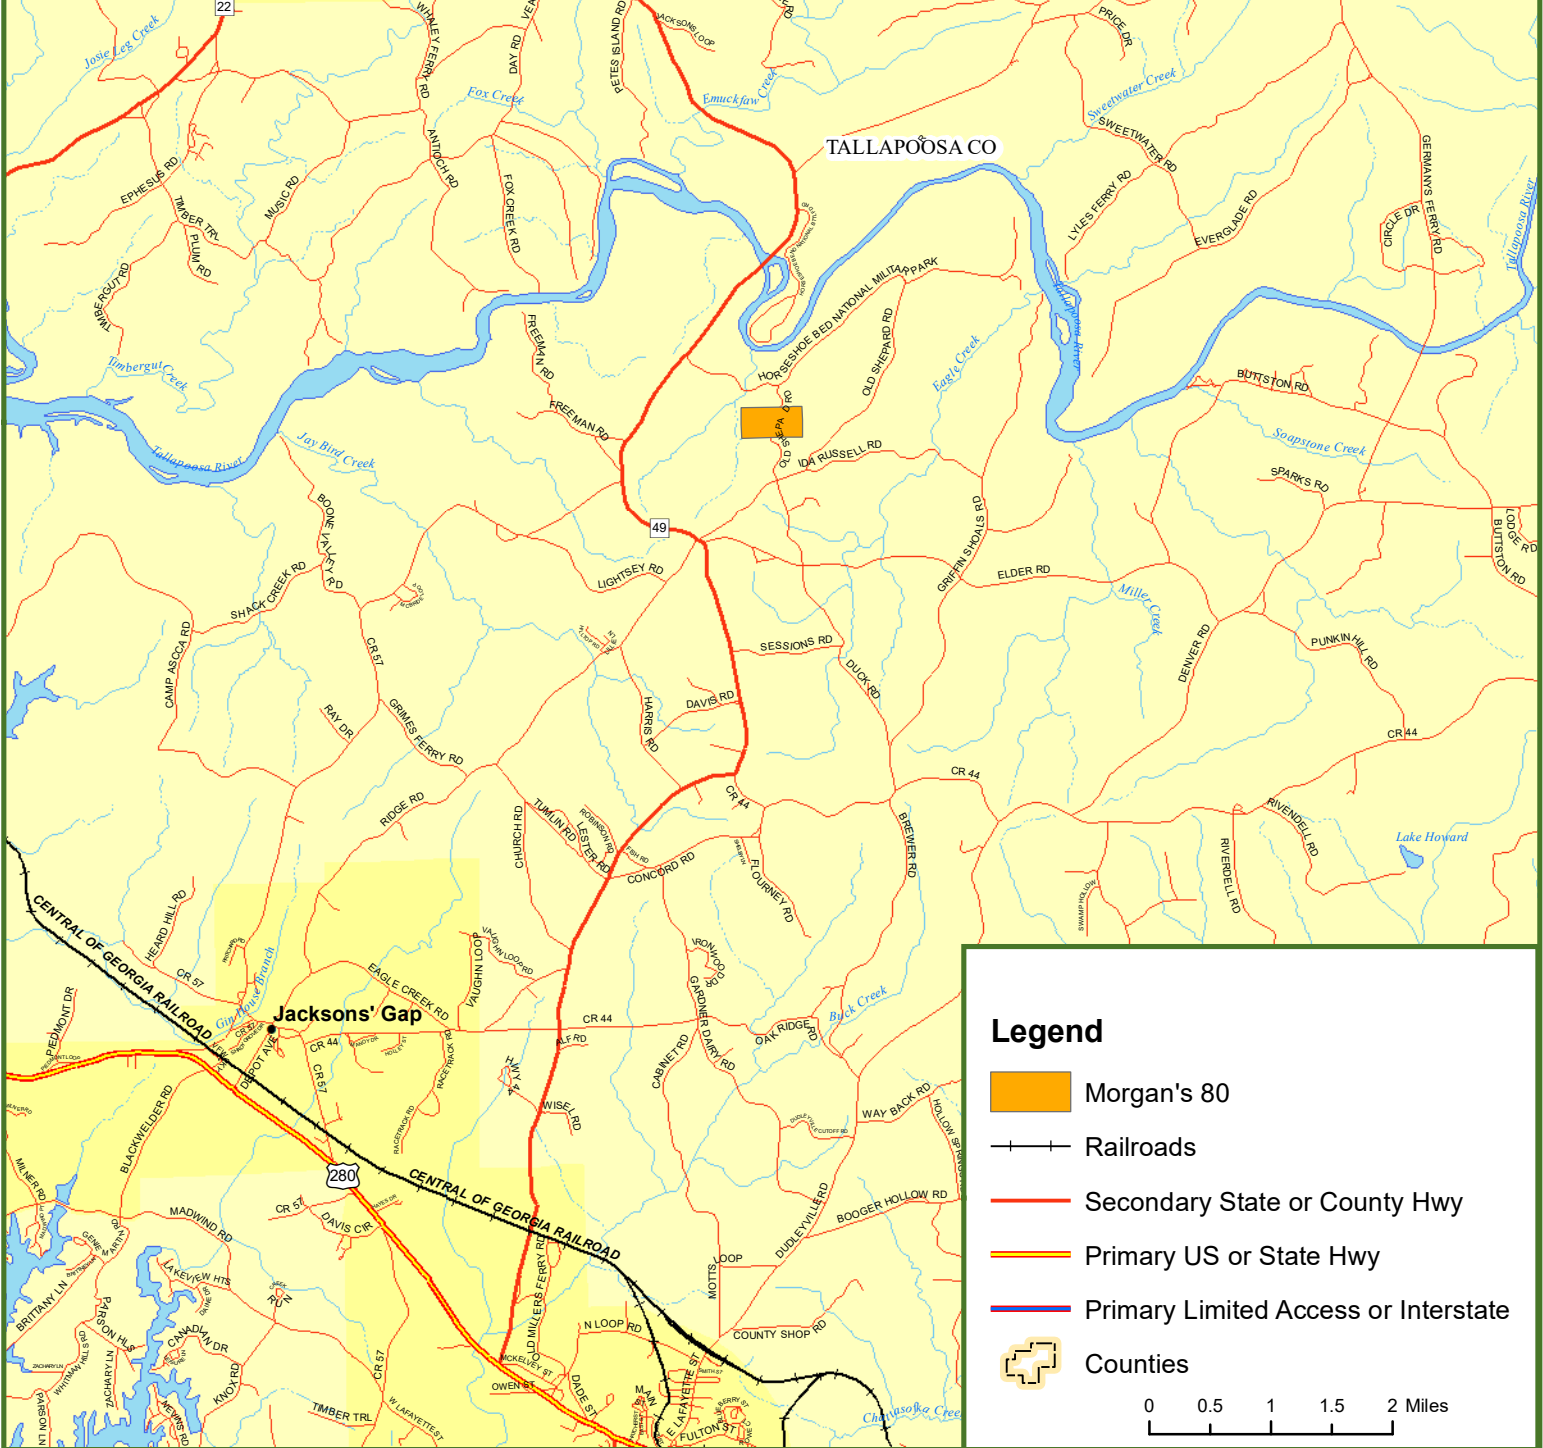

# Locus Map Morgan's 80

## Tallapoosa County, AL

80.00 ± Acres

**Legend**

-  Morgan's 80
-  Railroads
-  Secondary State or County Hwy
-  Primary US or State Hwy
-  Primary Limited Access or Interstate
-  Counties

0 0.5 1 1.5 2 Miles