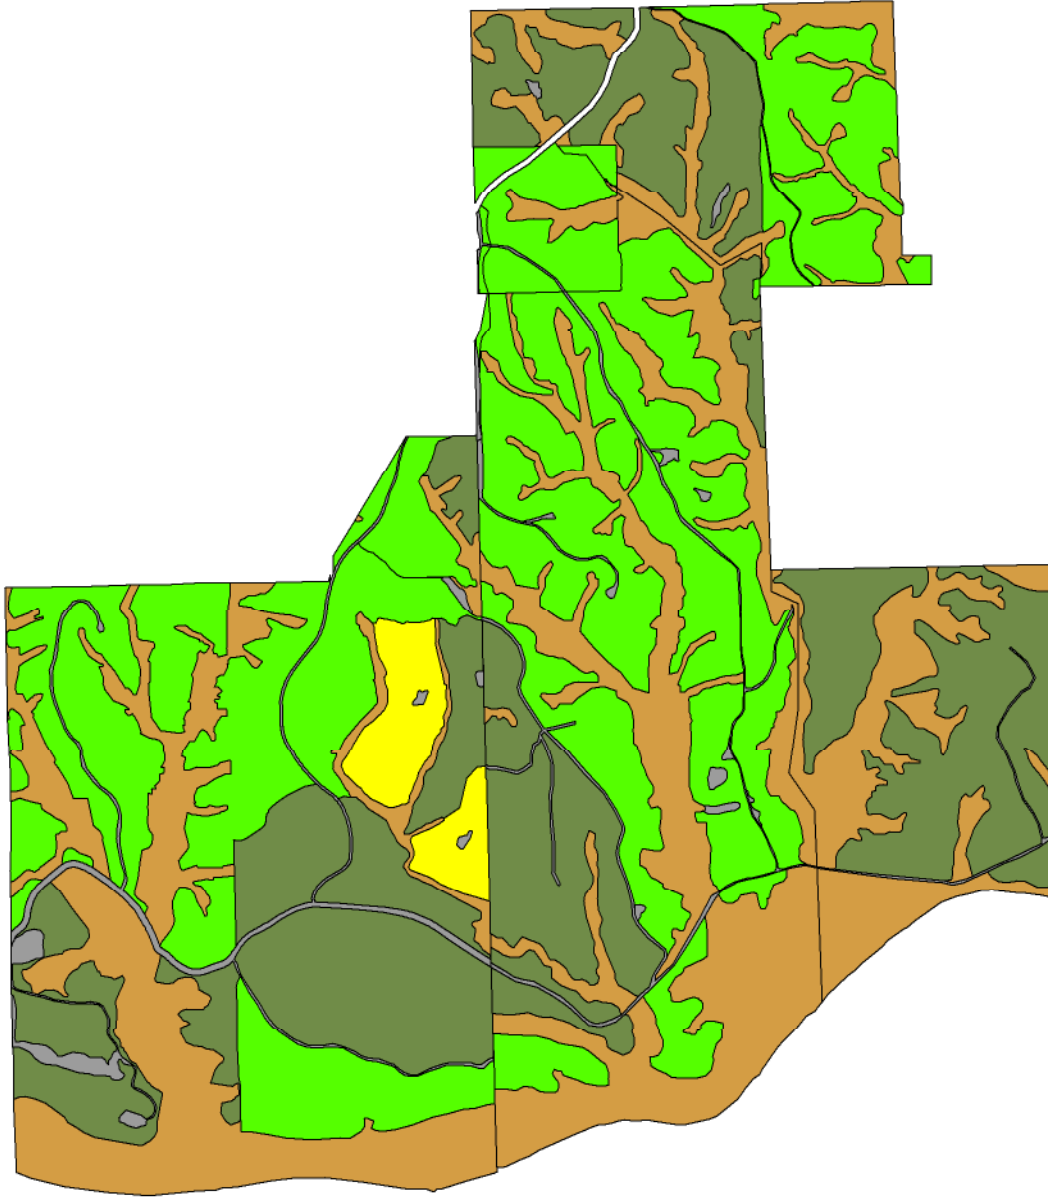

Flint Forest

Crawford County, GA

1,872.00 ± Acres

-  Pine Plantation - Merch (532.37 +/- Acres)
-  Pine Plantation - Premerch (679.17 +/- Acres)
-  Natural Mixed Hardwood - Merch (568.95 +/- Acres)
-  Cutover (43.08 +/- Acres)
-  Non Timbered (49.08 +/- Acres)

This is Not A Survey

This map was produced from information supplied by the seller and the use of aerial photography. The boundary lines portrayed on this map are approximate and could be different than the actual location of the boundaries found in the field.