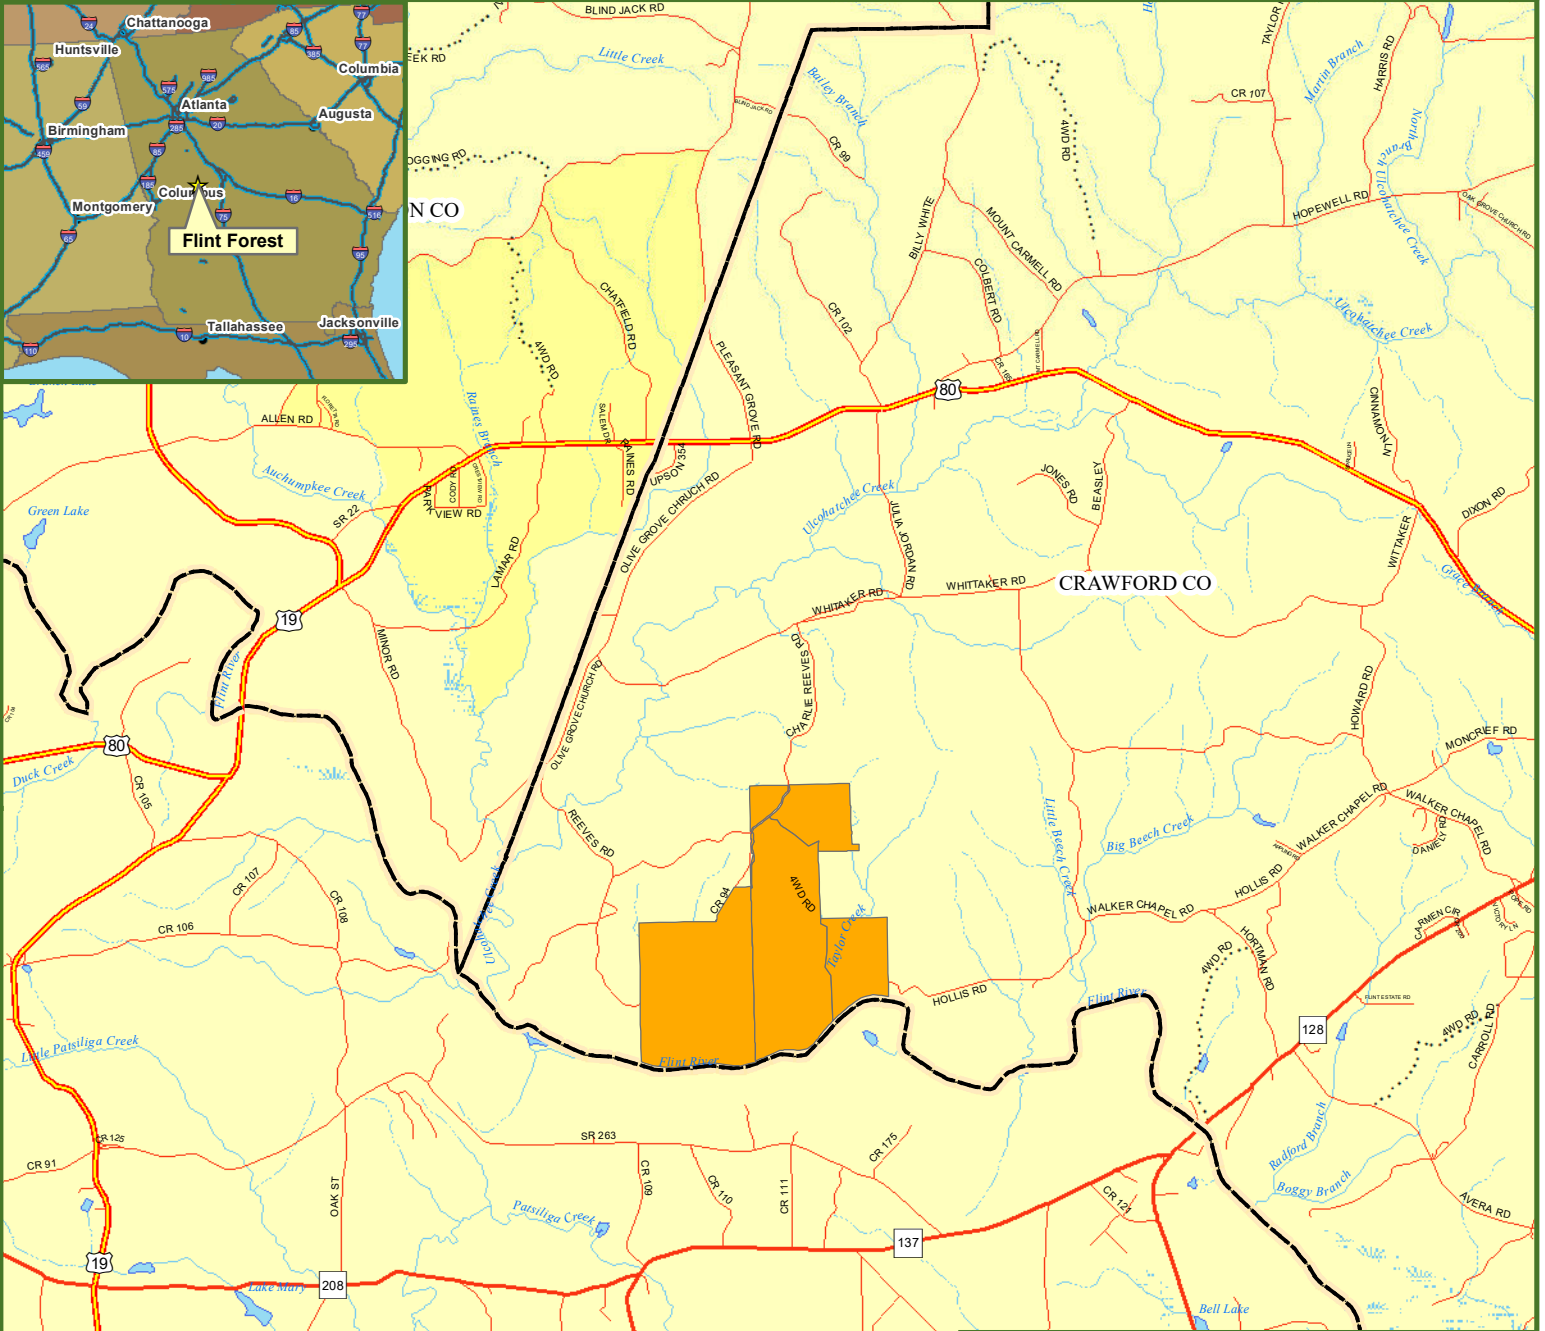

Locus Map Flint Forest Crawford County, GA 1,872.00 ± Acres

Legend

-  Flint Forest
-  Railroads
-  Secondary State or County Hwy
-  Primary US or State Hwy
-  Primary Limited Access or Interstate
-  Counties

0 0.5 1 1.5 2 Miles