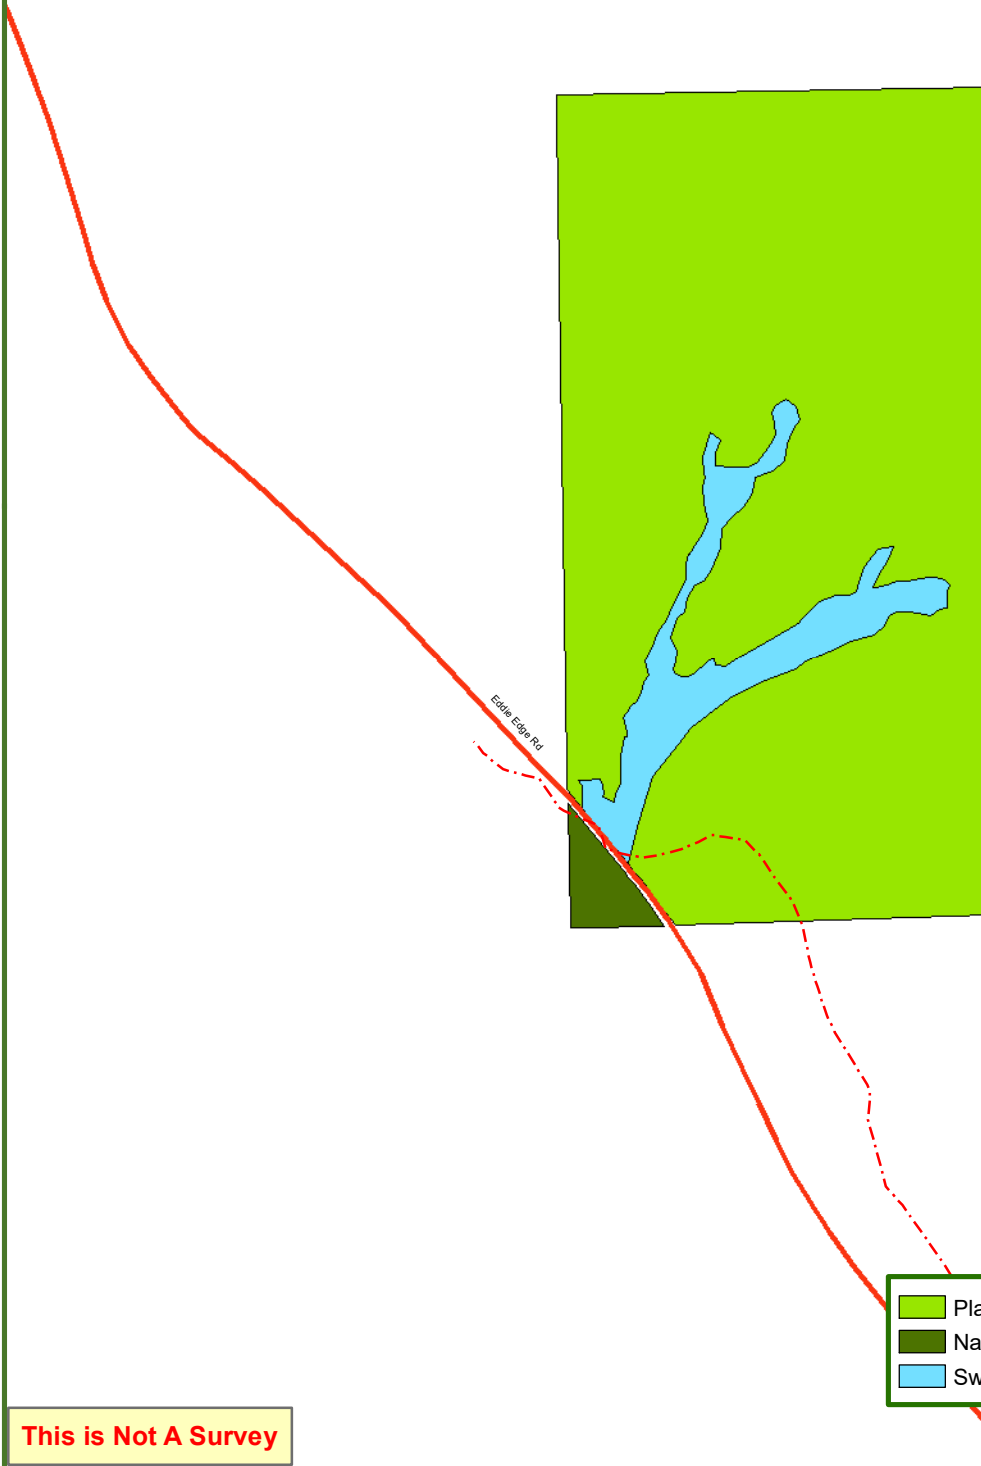

Dienst 101 Tract

Marion County, GA

101.00 ± Acres

This is Not A Survey

This map was produced from information supplied by the seller and the use of aerial photography. The boundary lines portrayed on this map are approximate and could be different than the actual location of the boundaries found in the field.